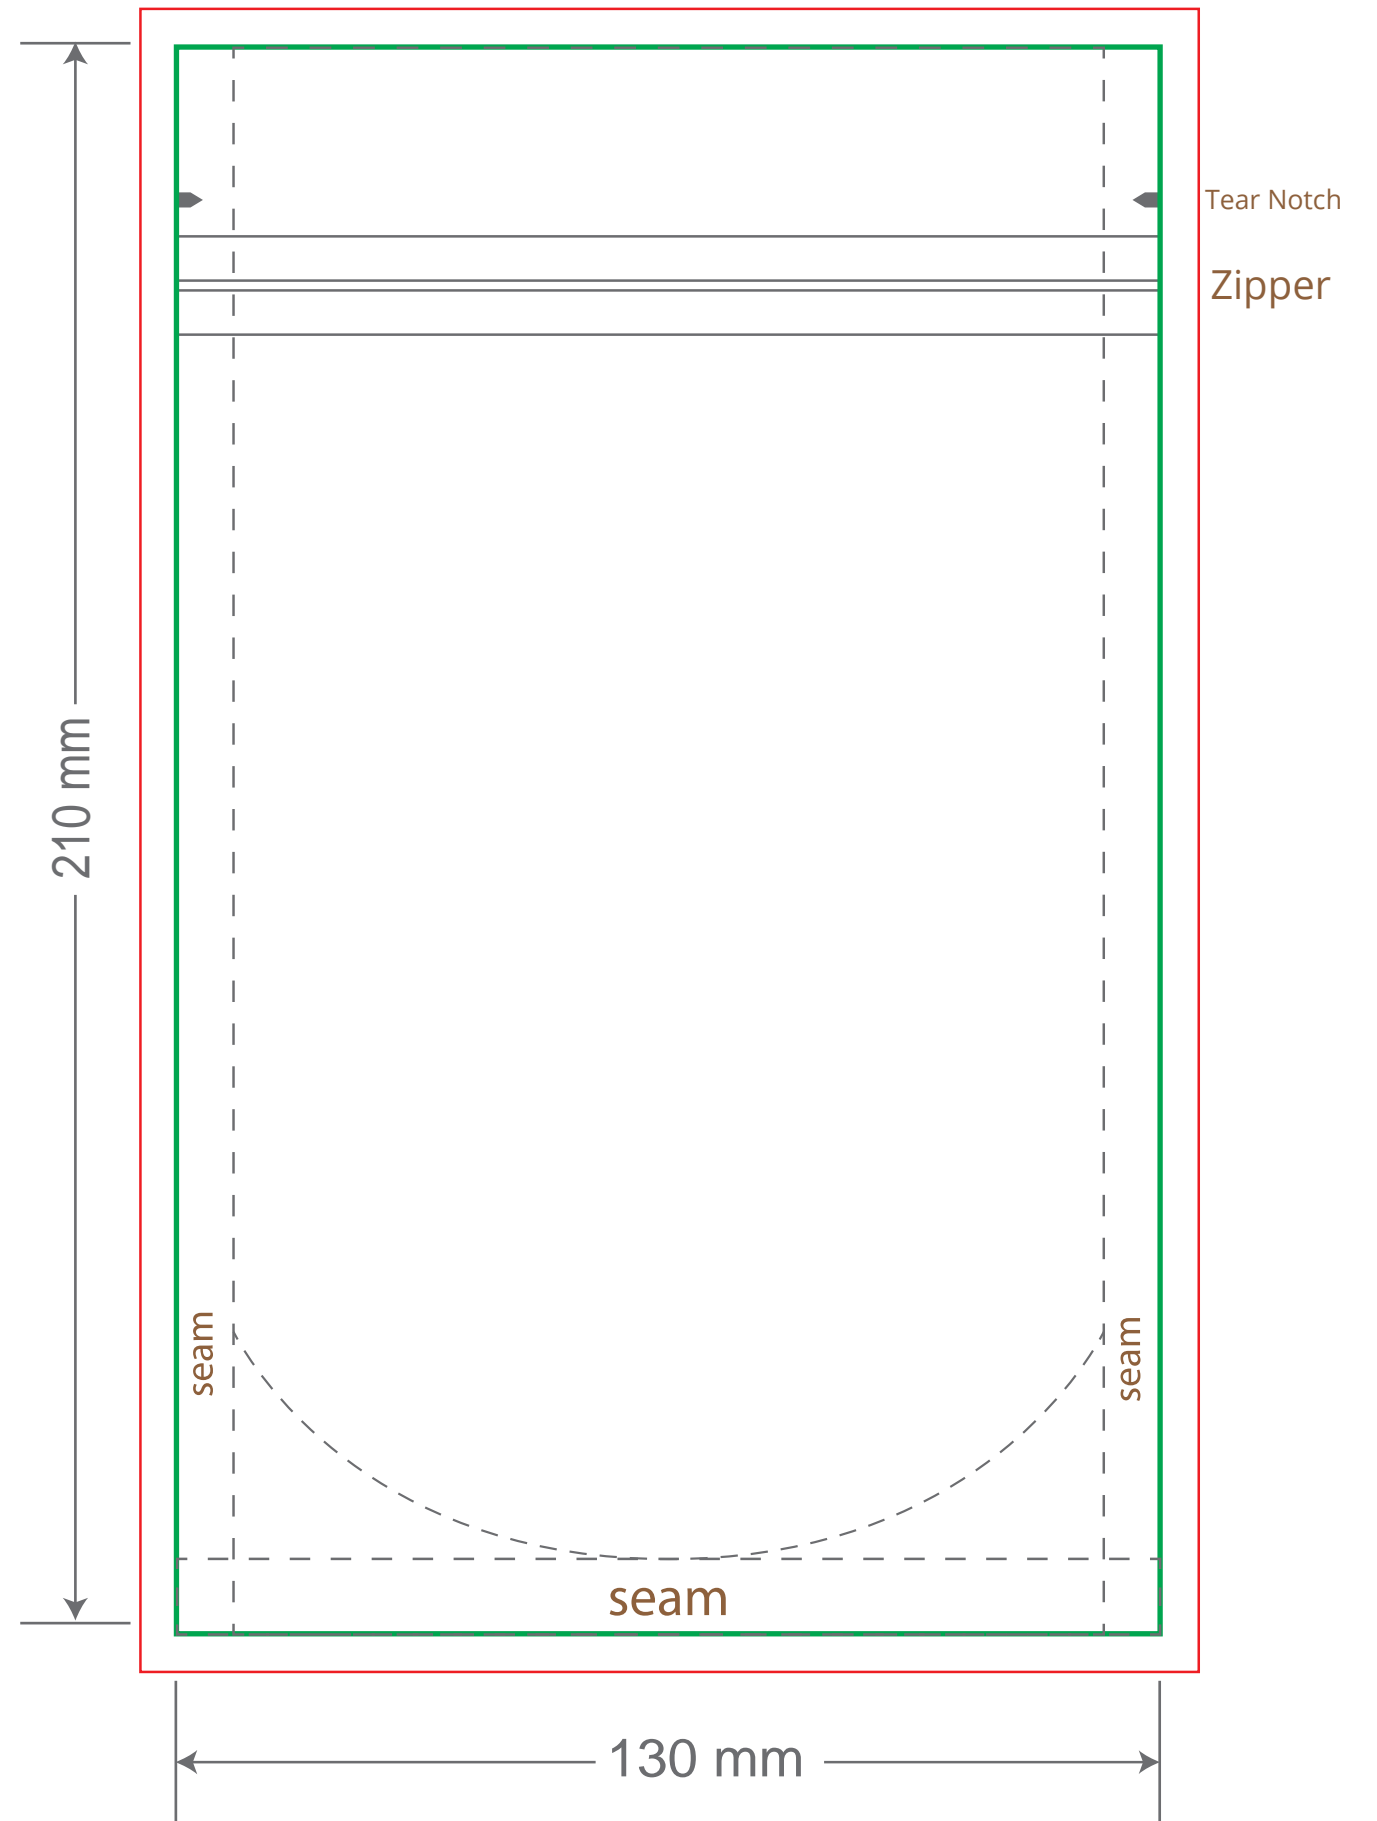

Front

Back

Green area is the bag area can with printing, except the window area.

Red area is the bleed area, please extend your artwork outside the green area within the red area.