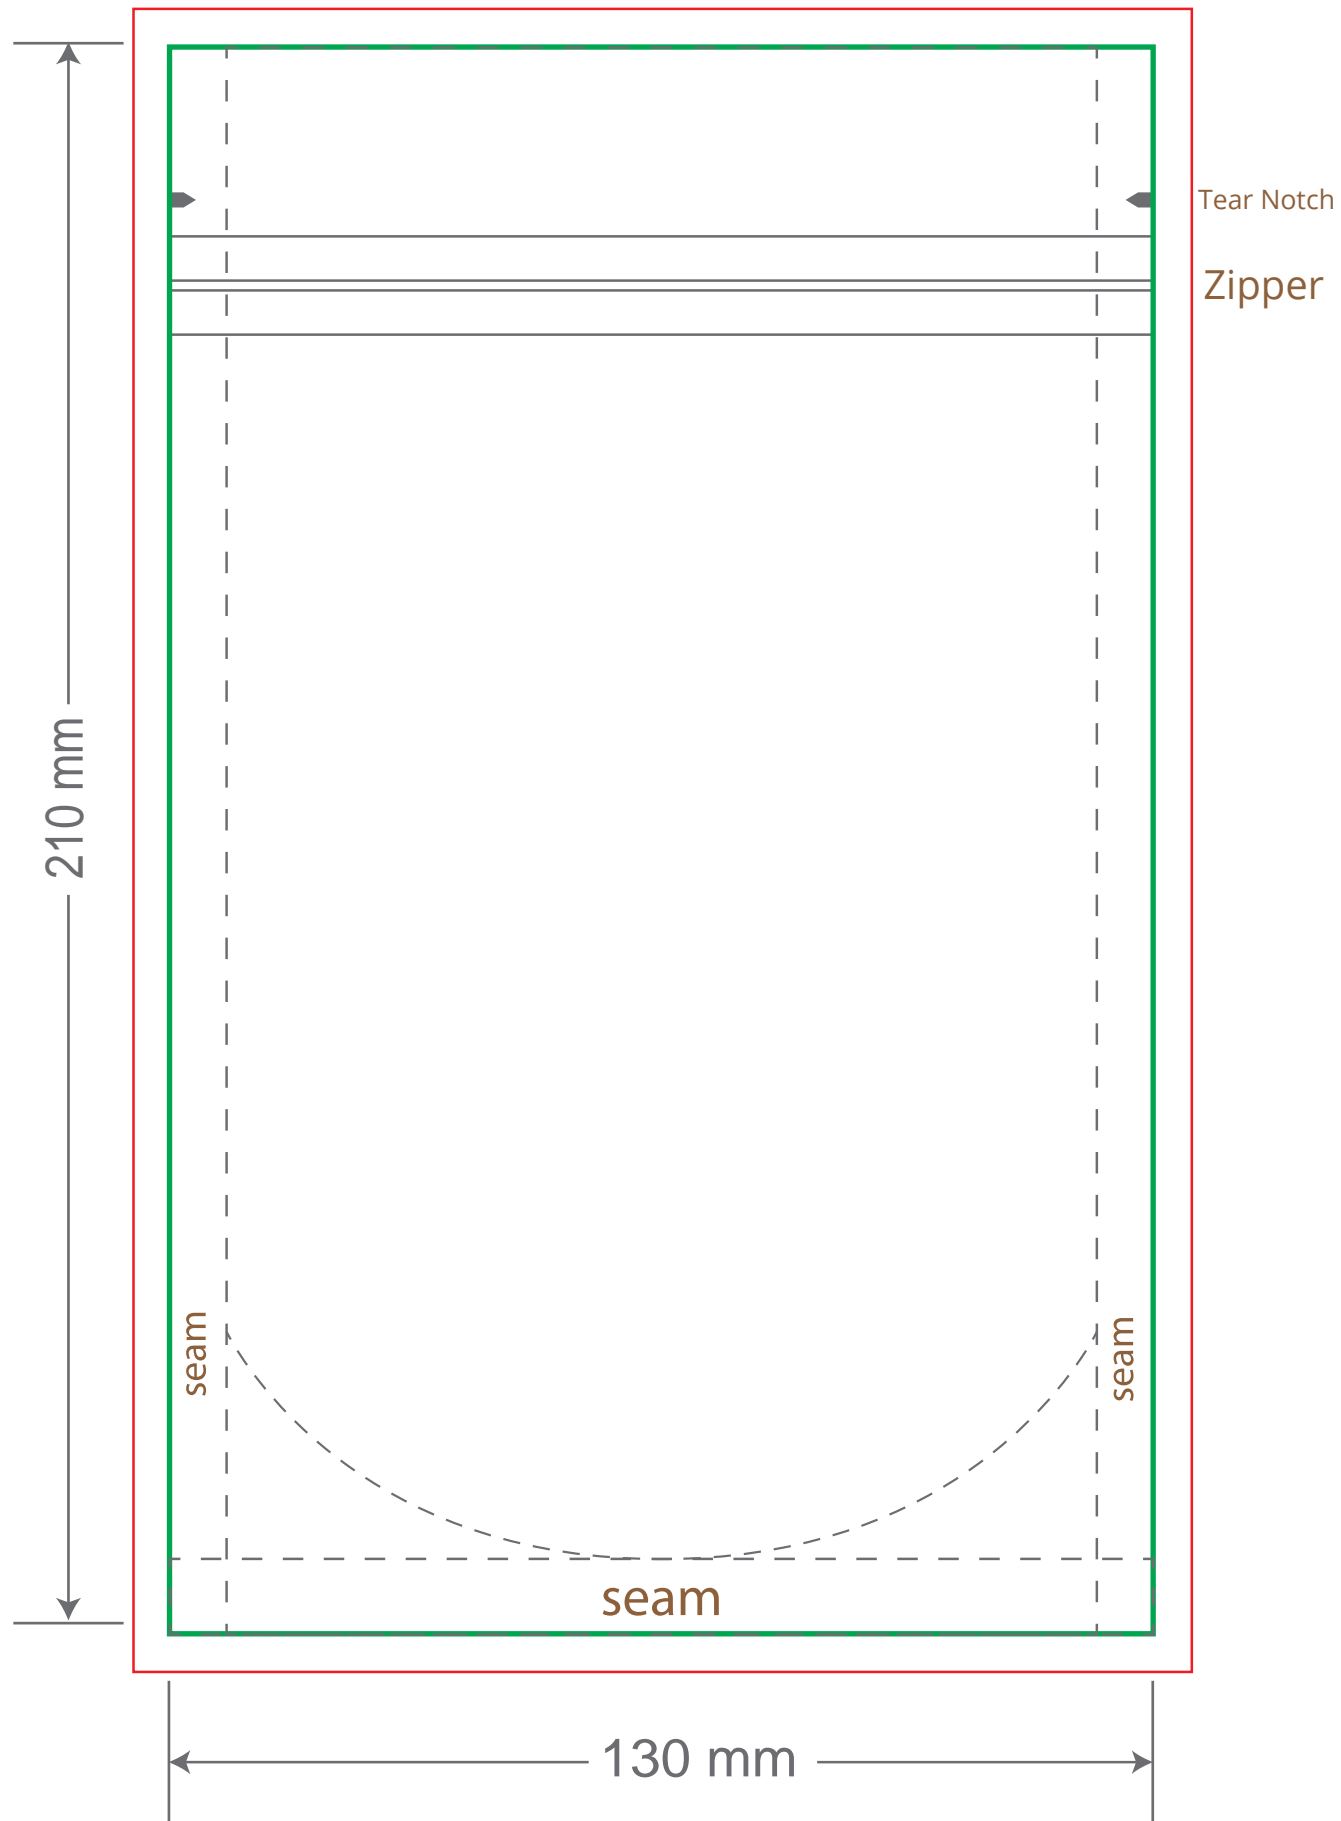

Front

Back

Green area is the bag area can with printing, except the window area.

Red area is the bleed area, please extend your artwork outside the green area within the red area.