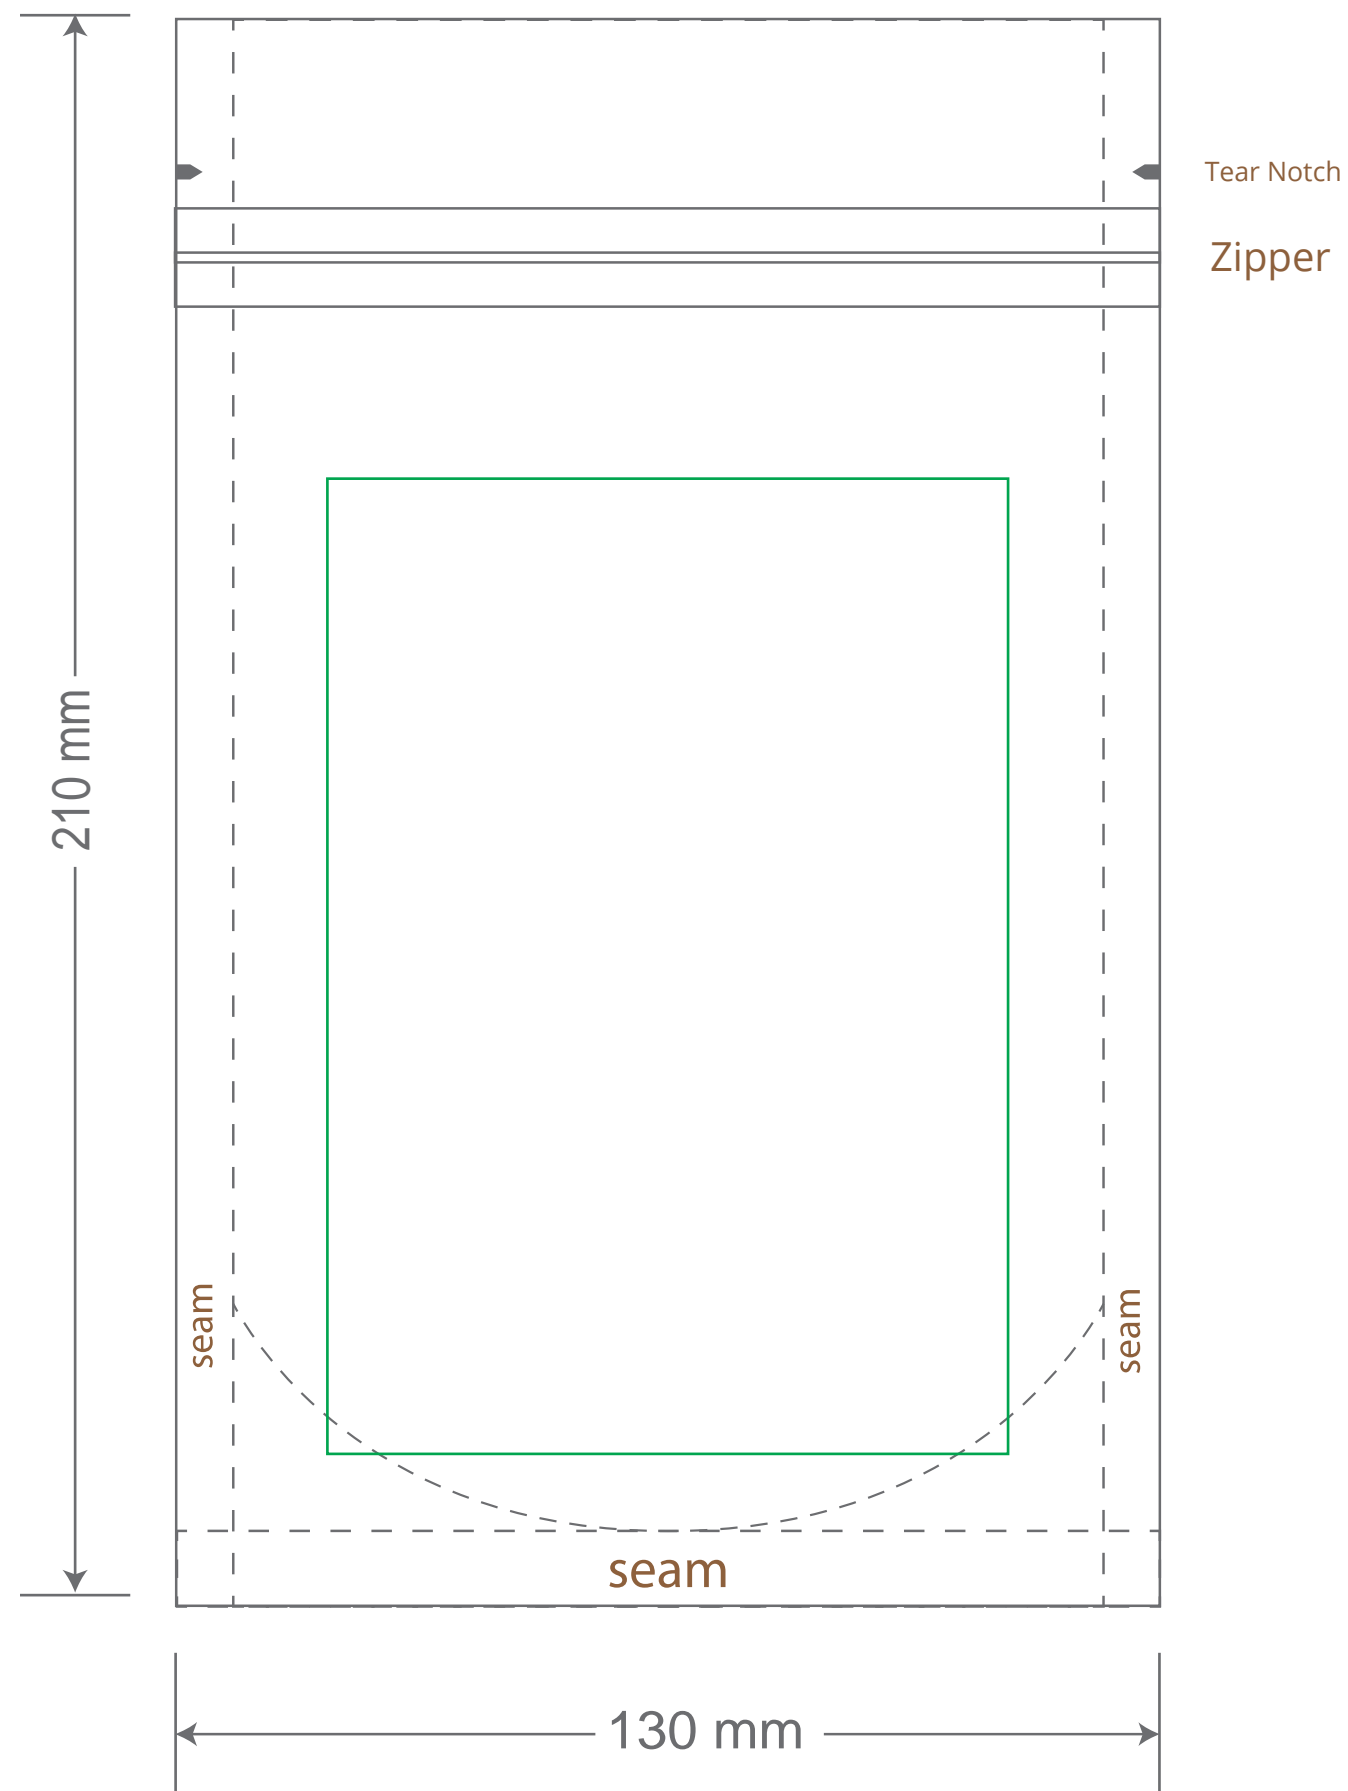

Front

Back

Green area is the bag area is the printing area, artwork with at most 2 colors for silkscreen printing.

Note: In Silkscreen printing Text font size must be bigger than 11pt can be clearly printed.