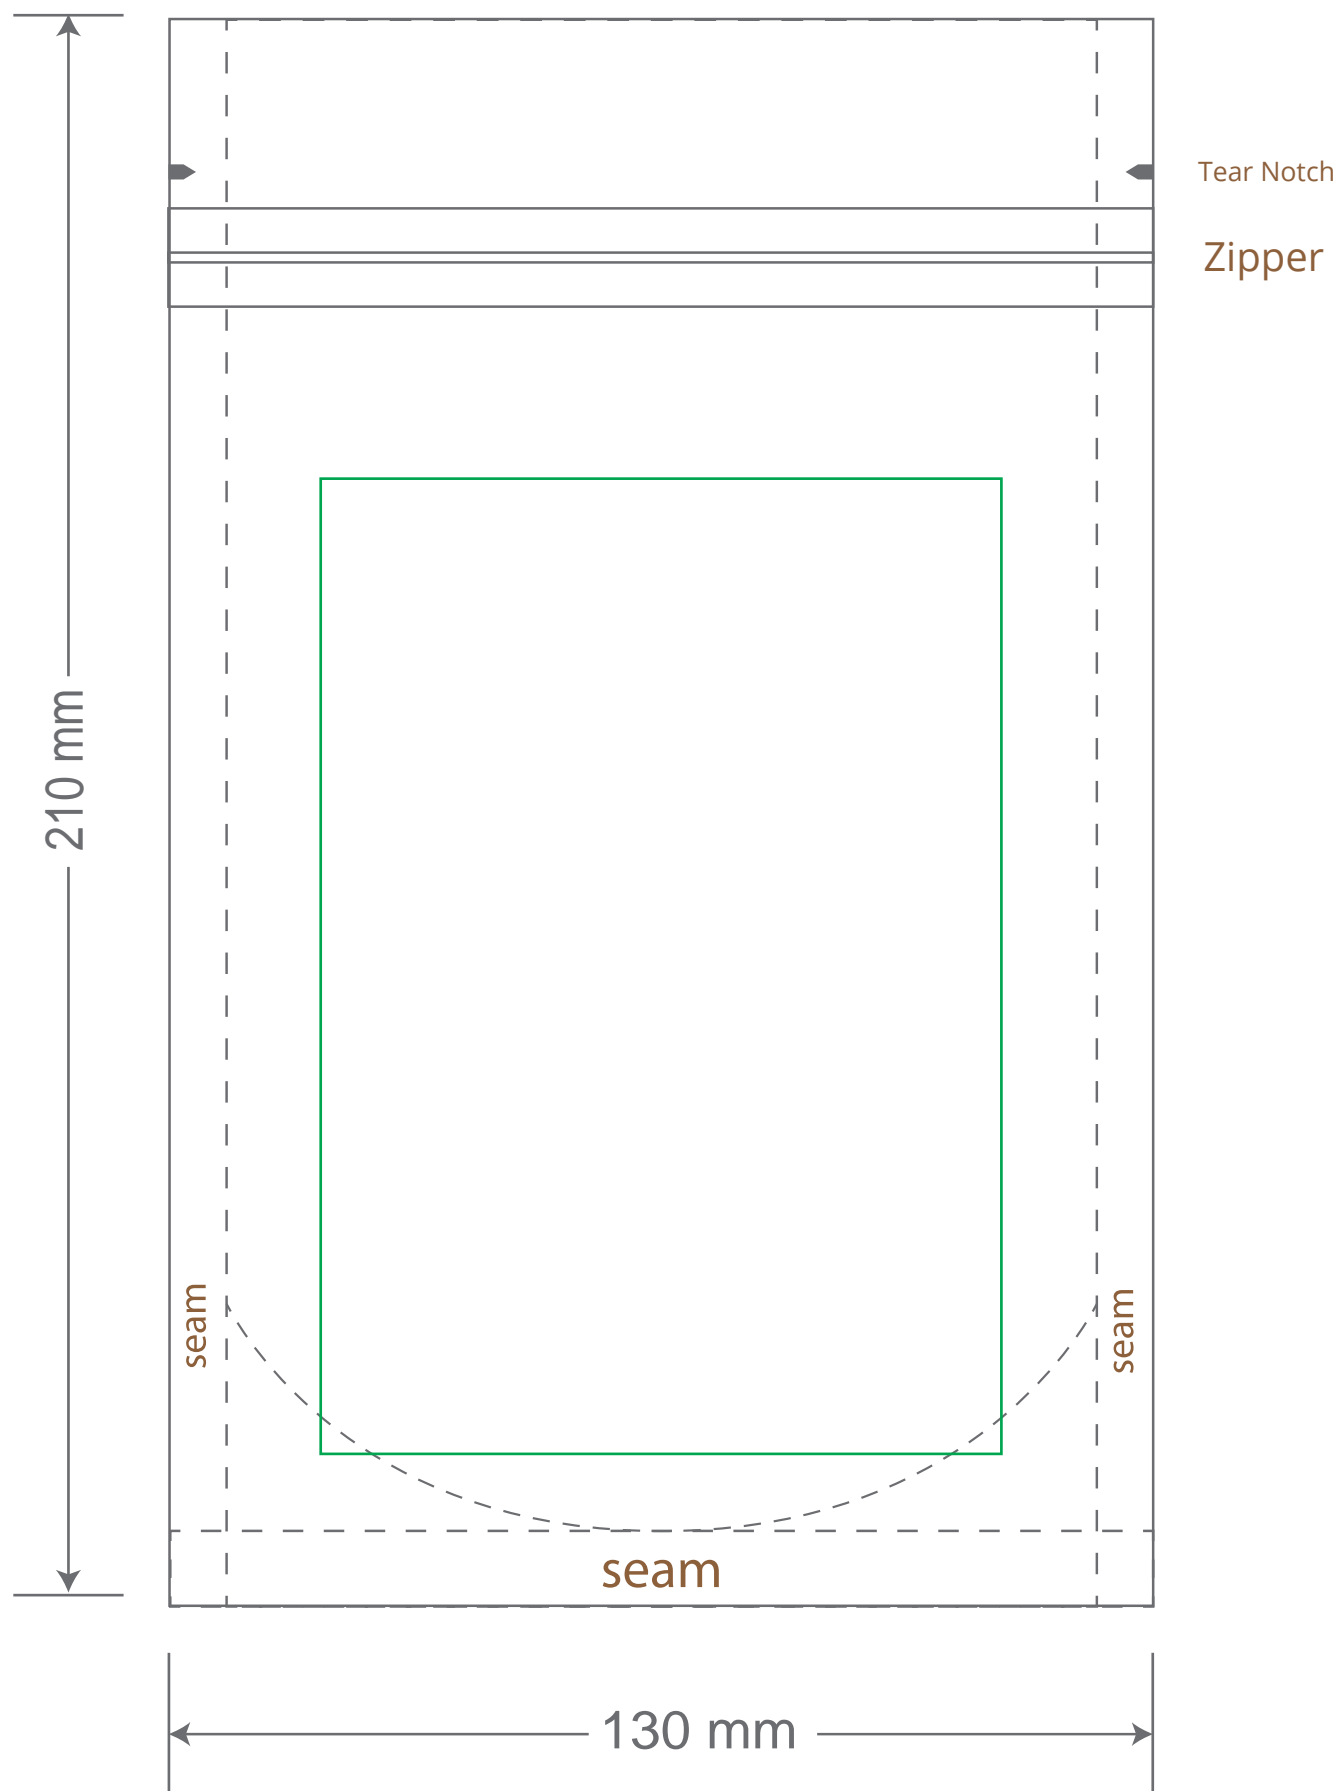

Front

Back

Green area is the bag area is the printing area, artwork with at most 2 colors for silkscreen printing.

Note: In Silkscreen printing Text font size must be bigger than 11pt can be clearly printed.