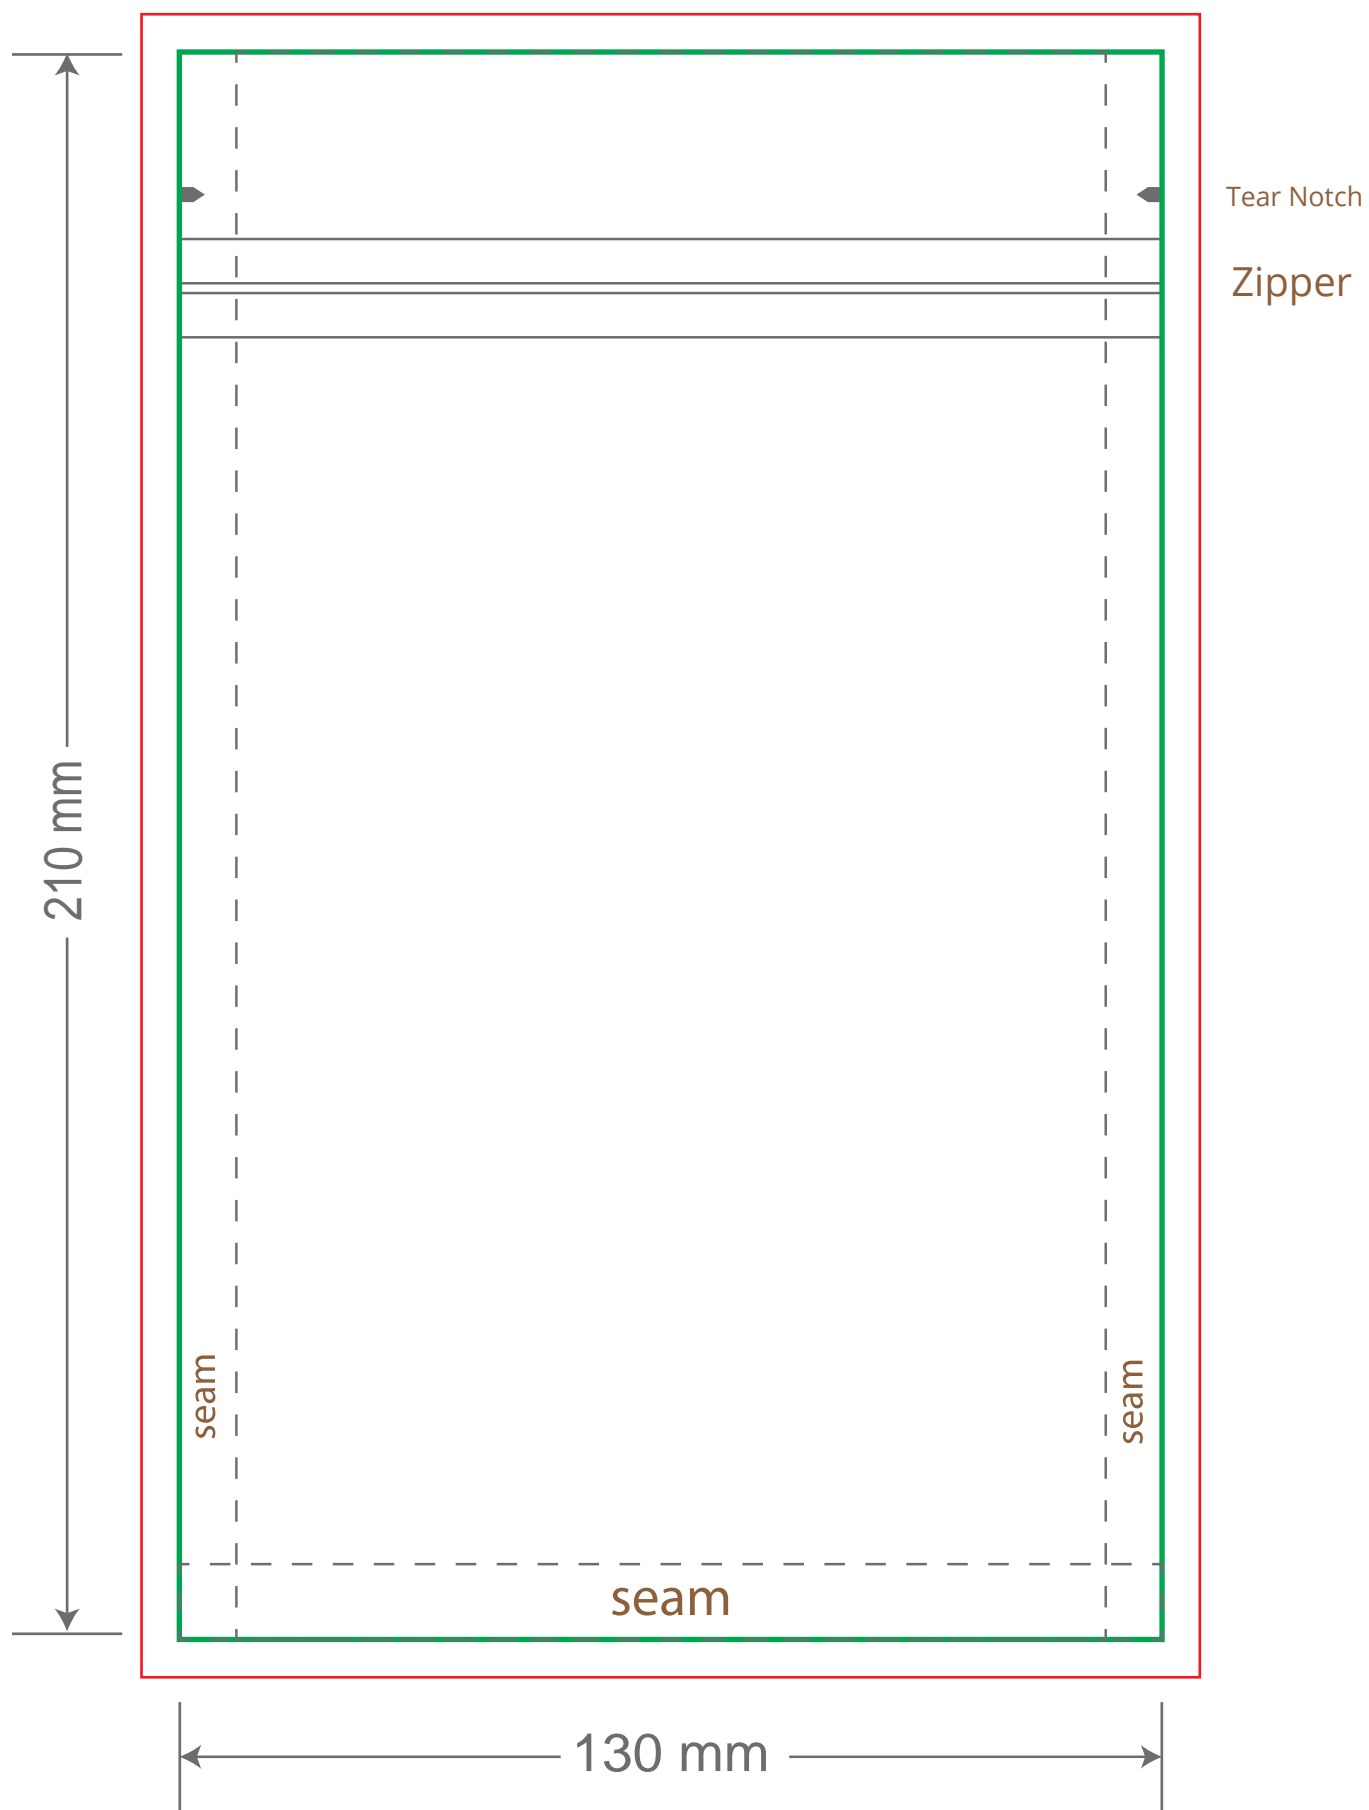

Front

Back

Green area is the bag area can with printing, except the window area.

Red area is the bleed area, please extend your artwork outside the green area within the red area.