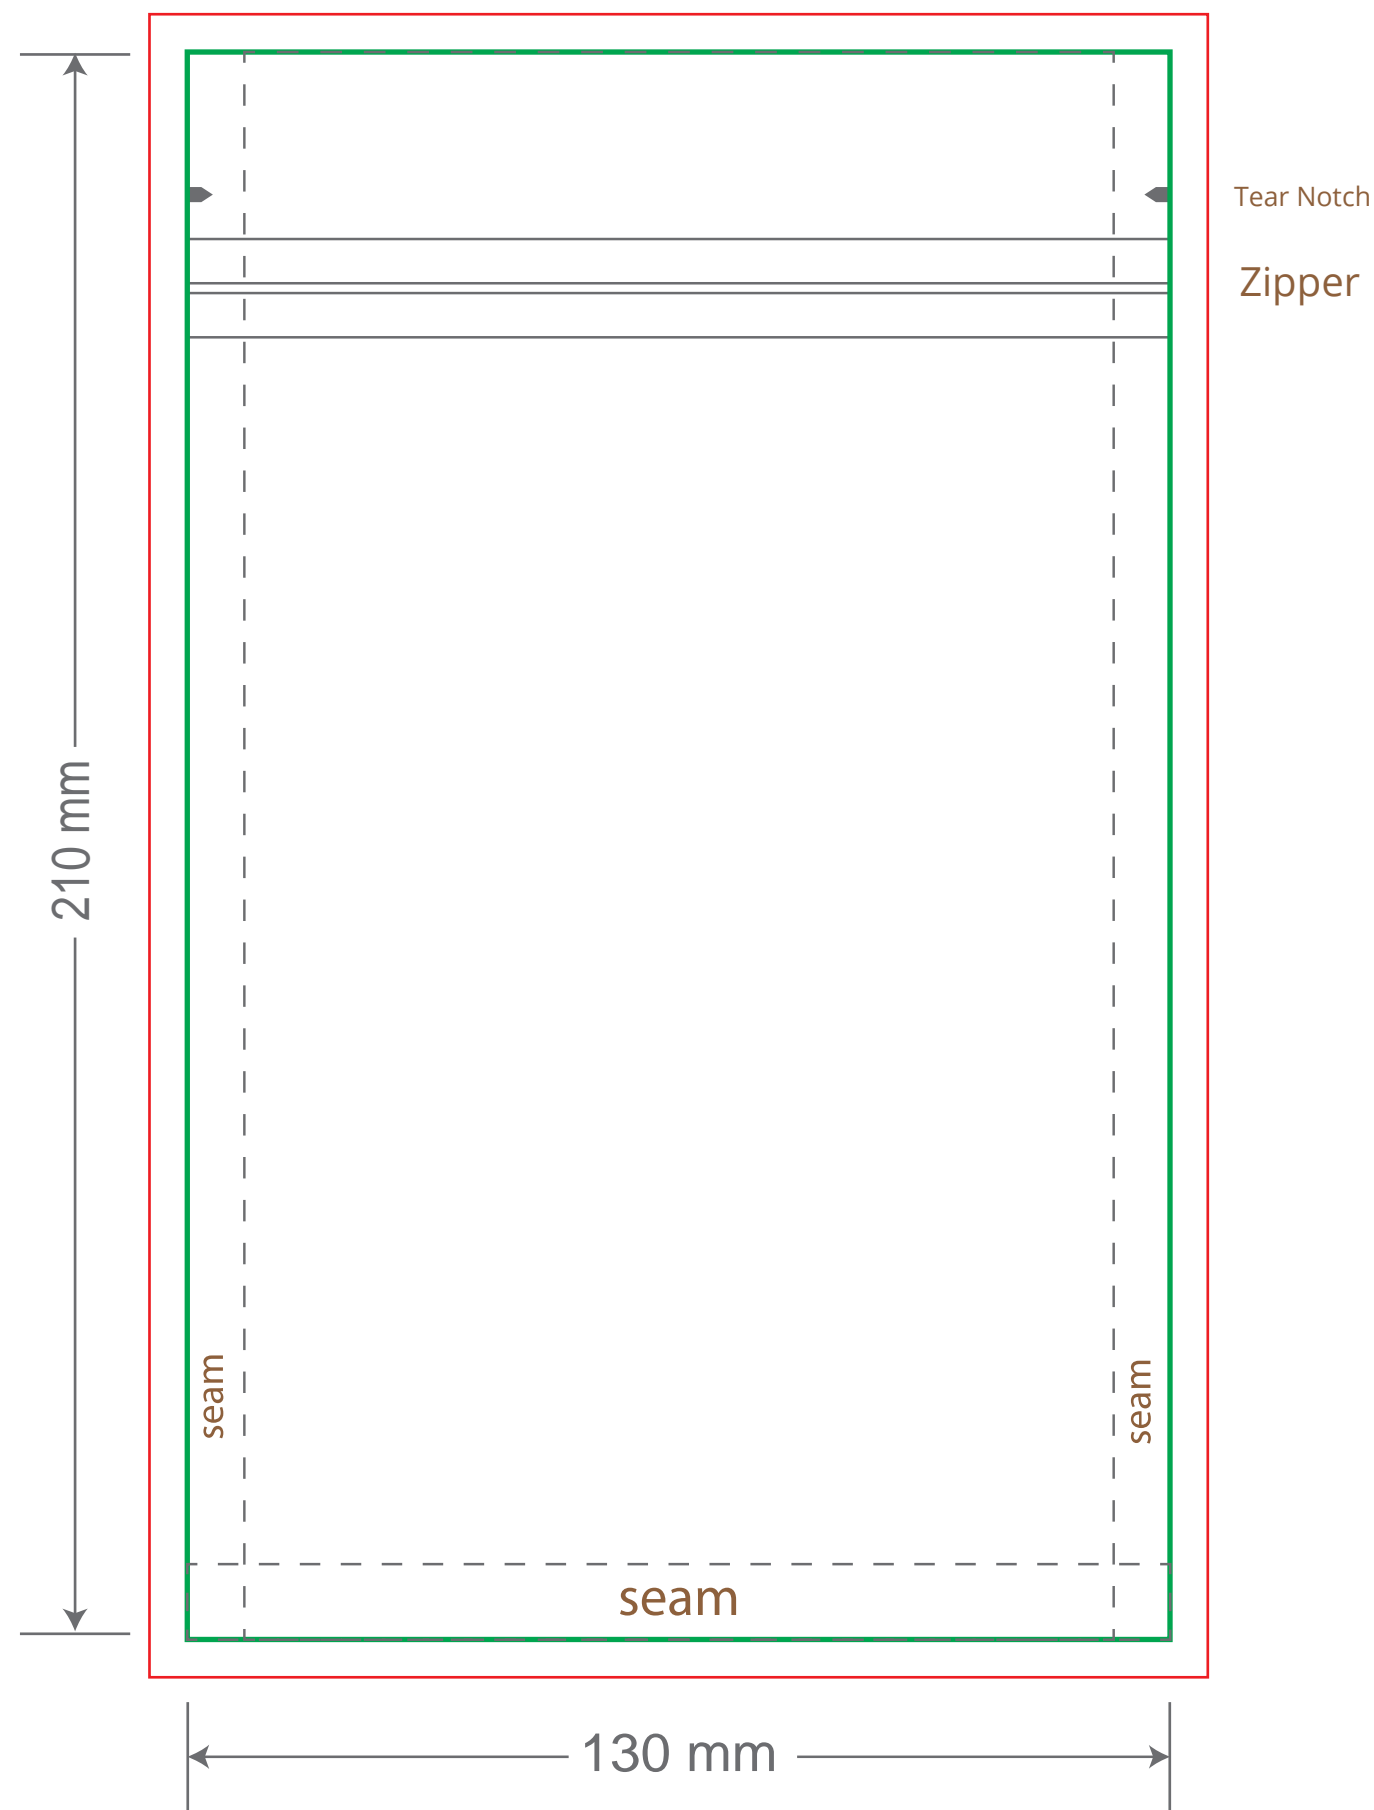

Front

Back

Green area is the bag area can with printing, except the window area.

Red area is the bleed area, please extend your artwork outside the green area within the red area.