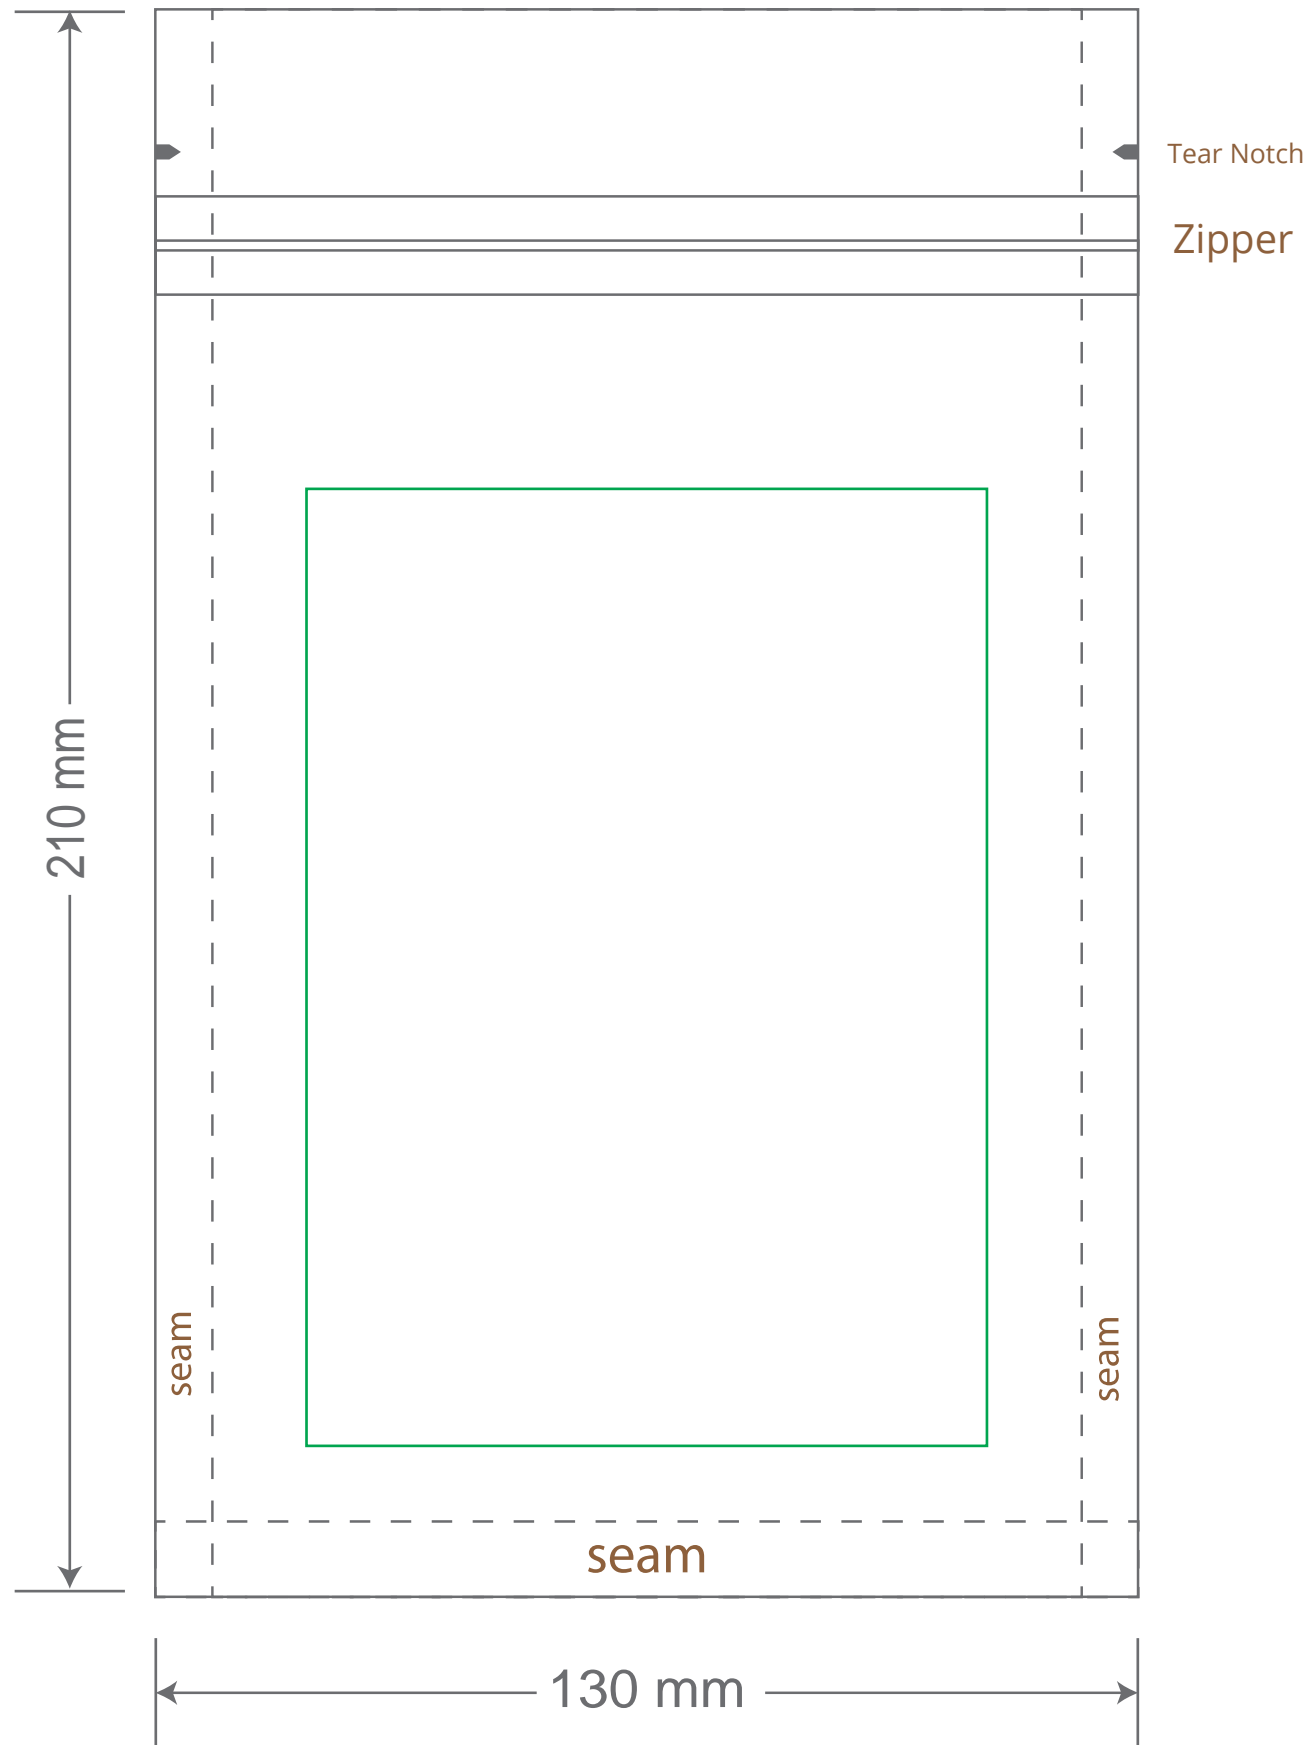

Front

Back

Green area is the bag area is the printing area, artwork with at most 2 colors for silkscreen printing.

Note: In Silkscreen printing Text font size must be bigger than 11pt can be clearly printed.