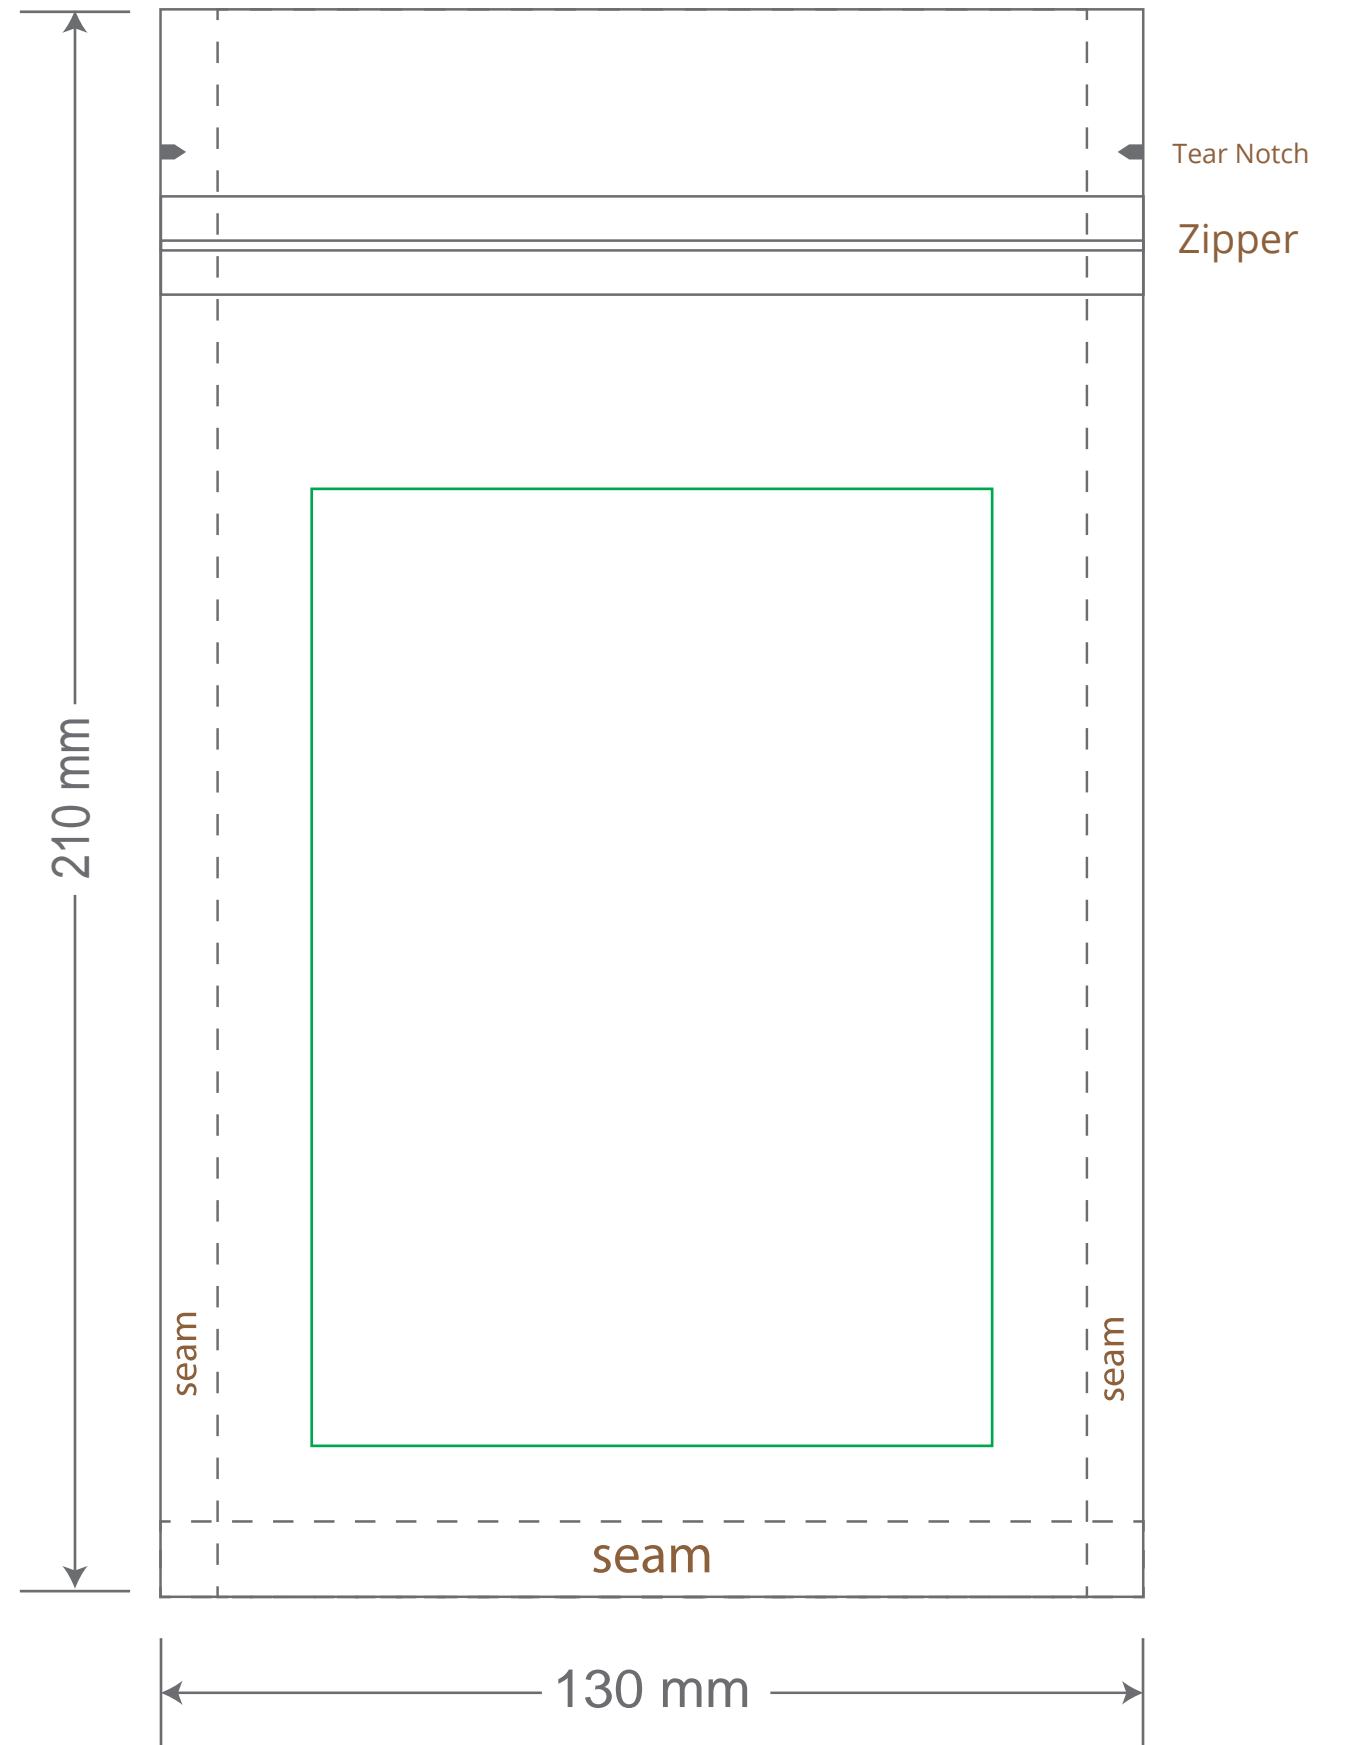

Front

Back

Green area is the bag area is the printing area, artwork with at most 2 colors for silkscreen printing.

Note: In Silkscreen printing Text font size must be bigger than 11pt can be clearly printed.