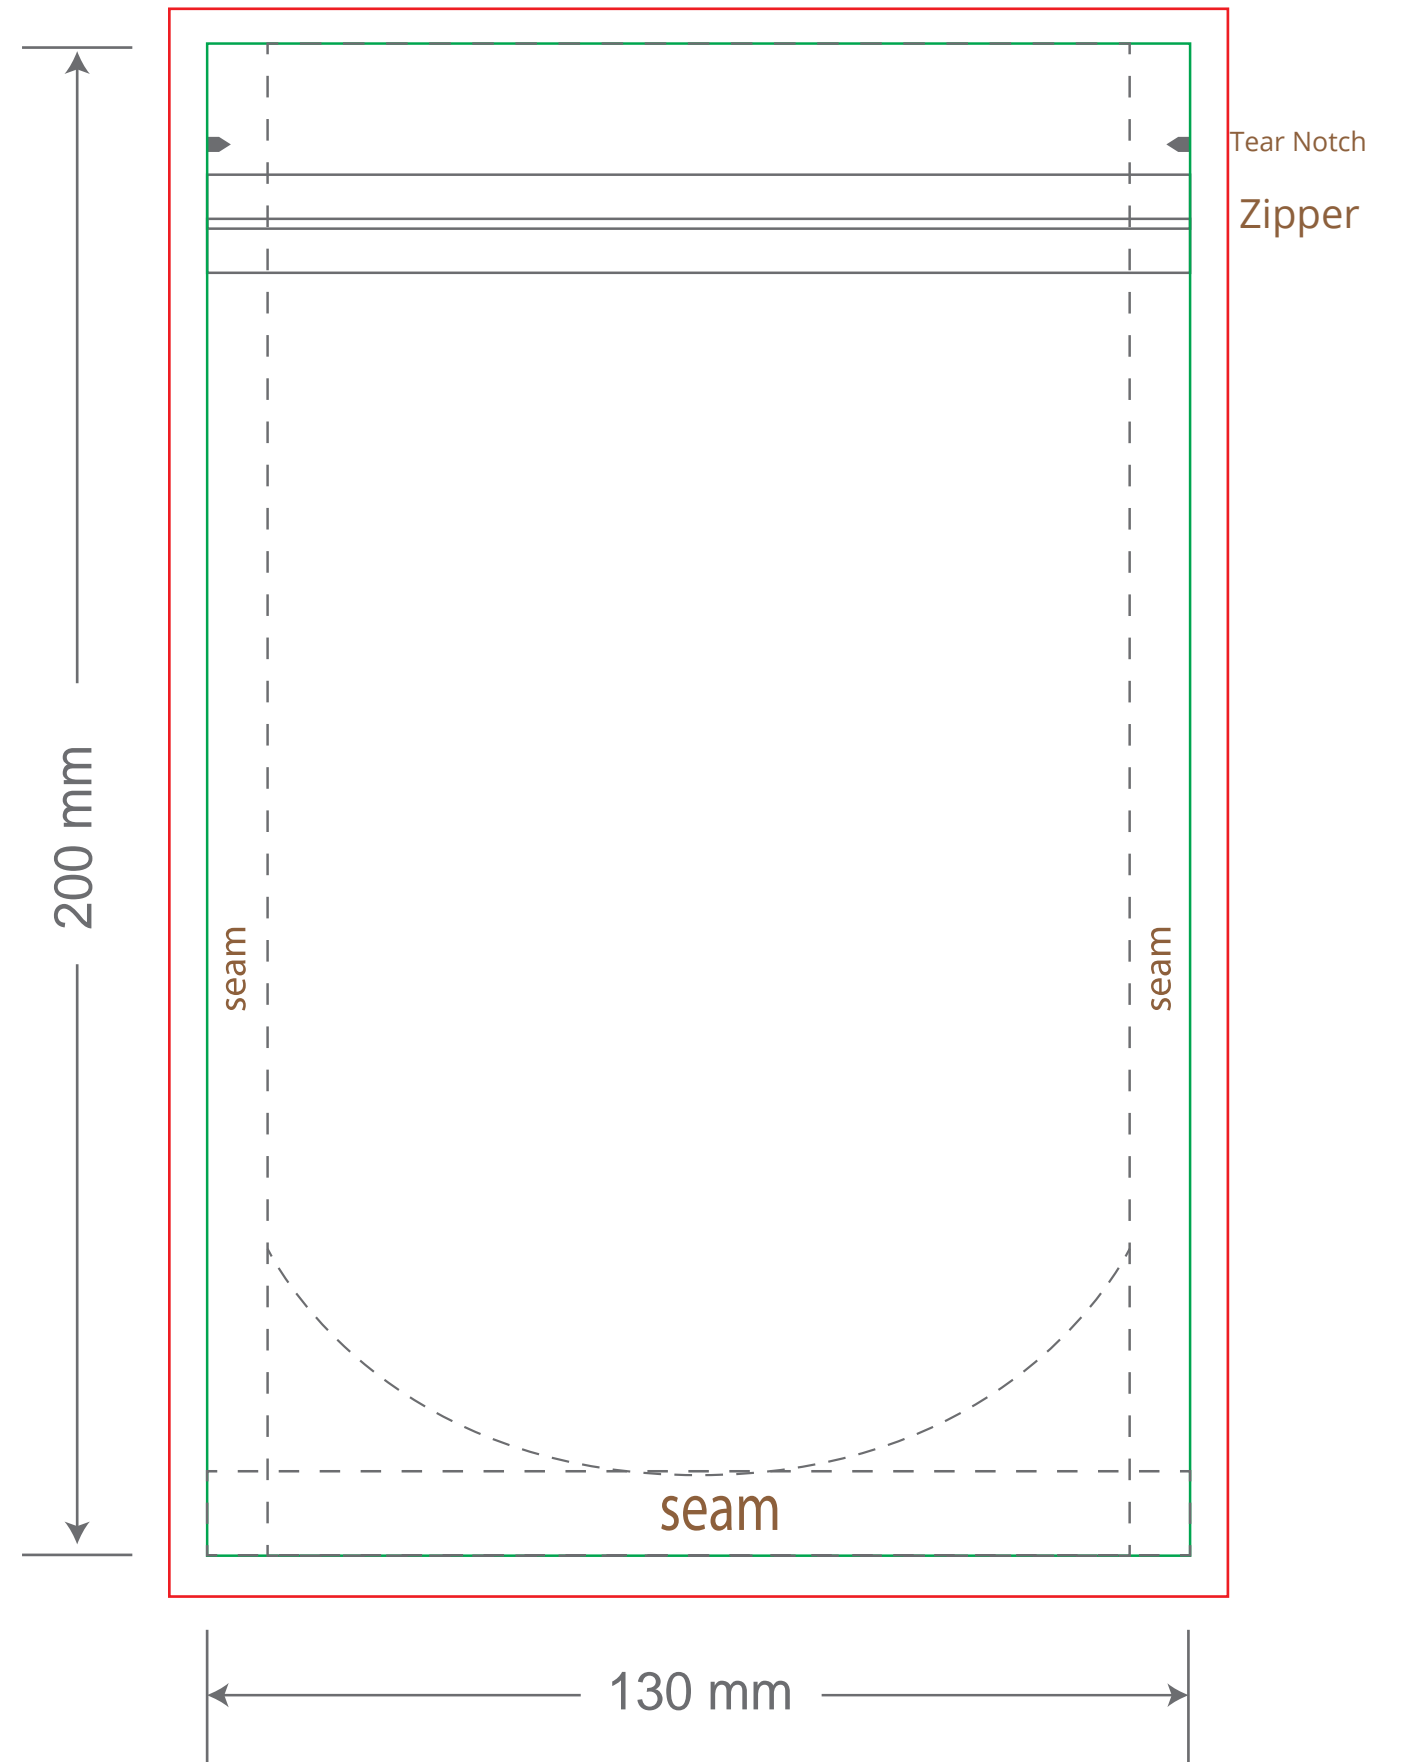

Front

Back

Green area is the bag area can with printing, except the window area.

Red area is the bleed area, please extend your artwork outside the green area within the red area.