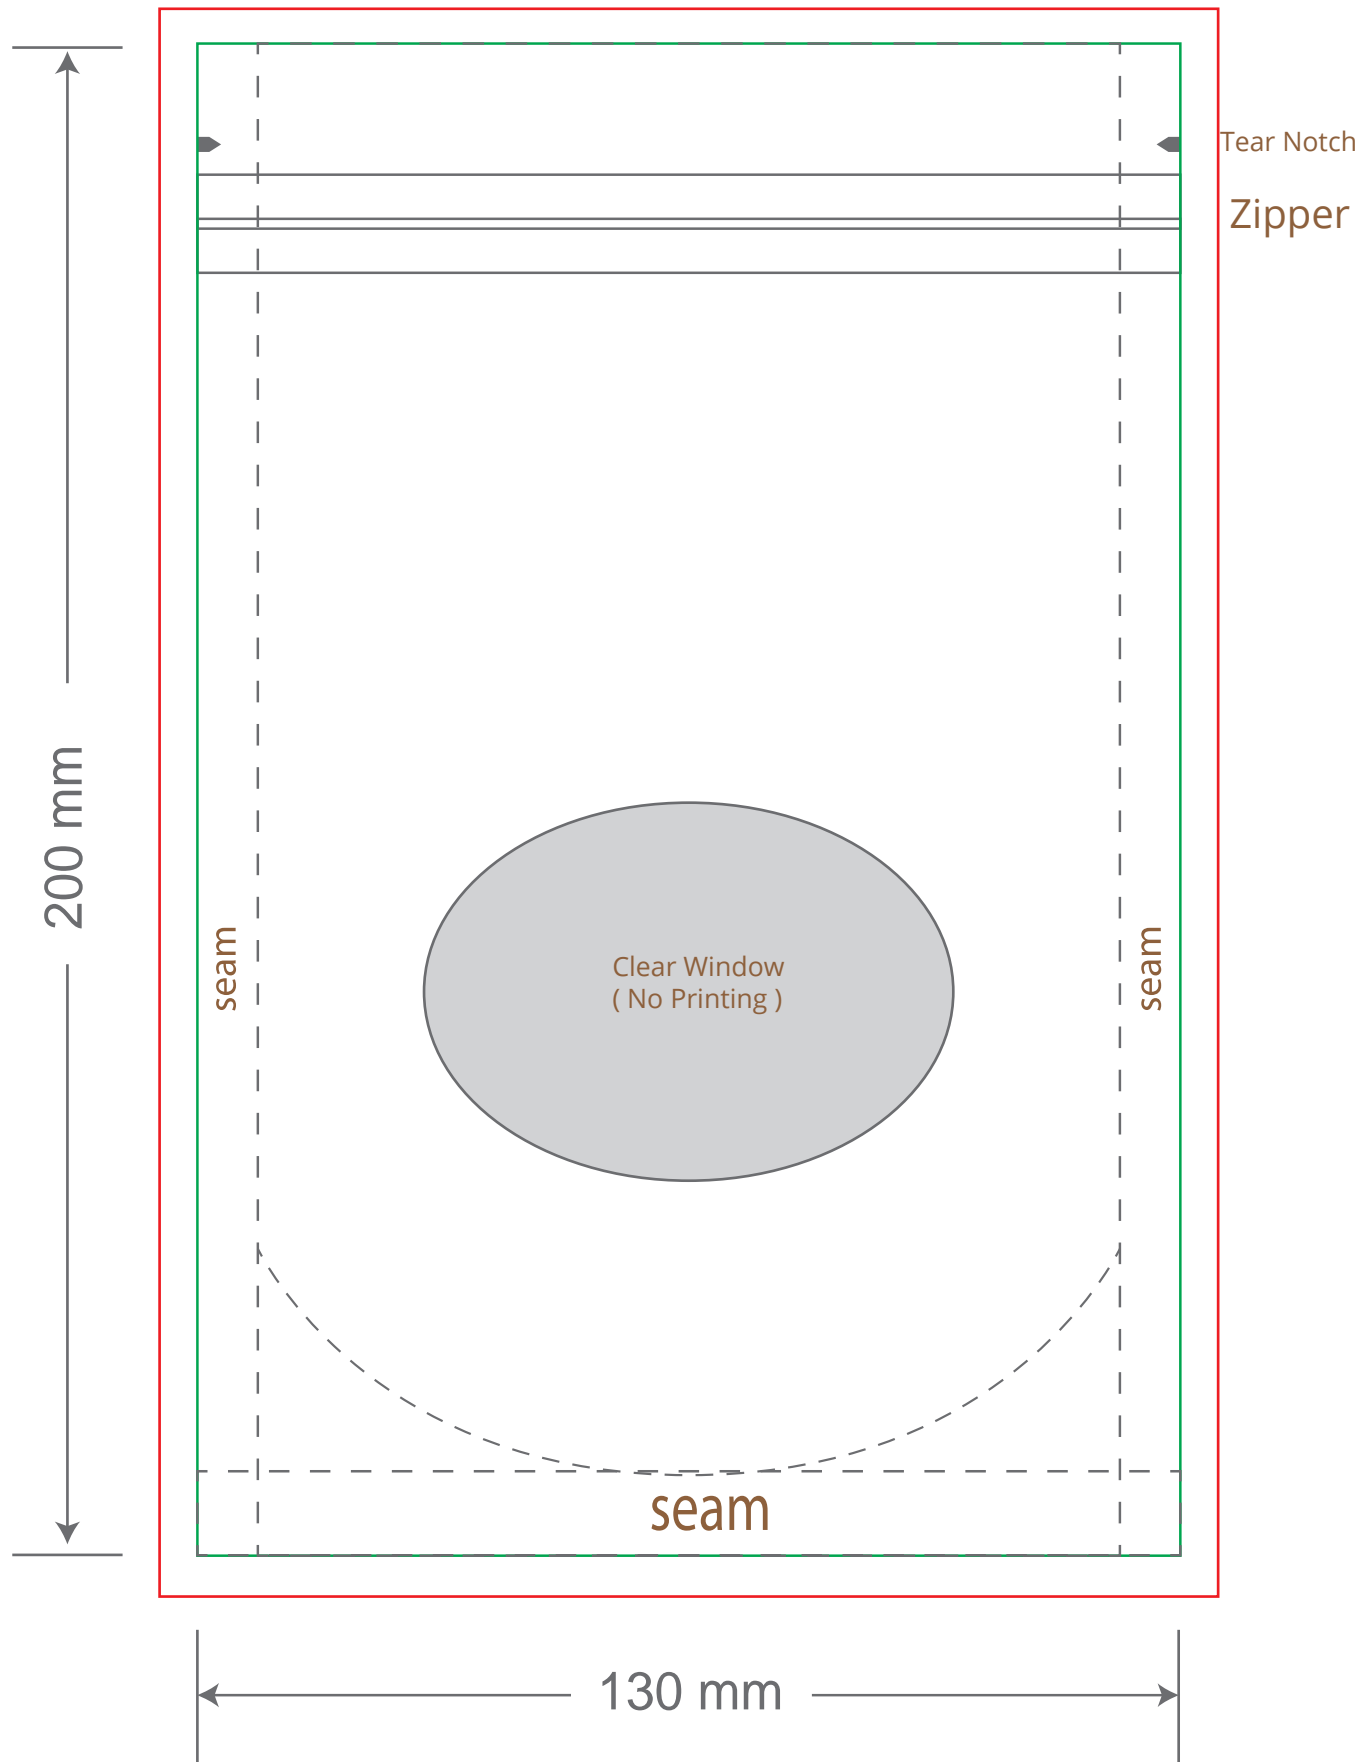

Front

Back

Green area is the bag area can with printing, except the window area.

Red area is the bleed area, please extend your artwork outside the green area within the red area.