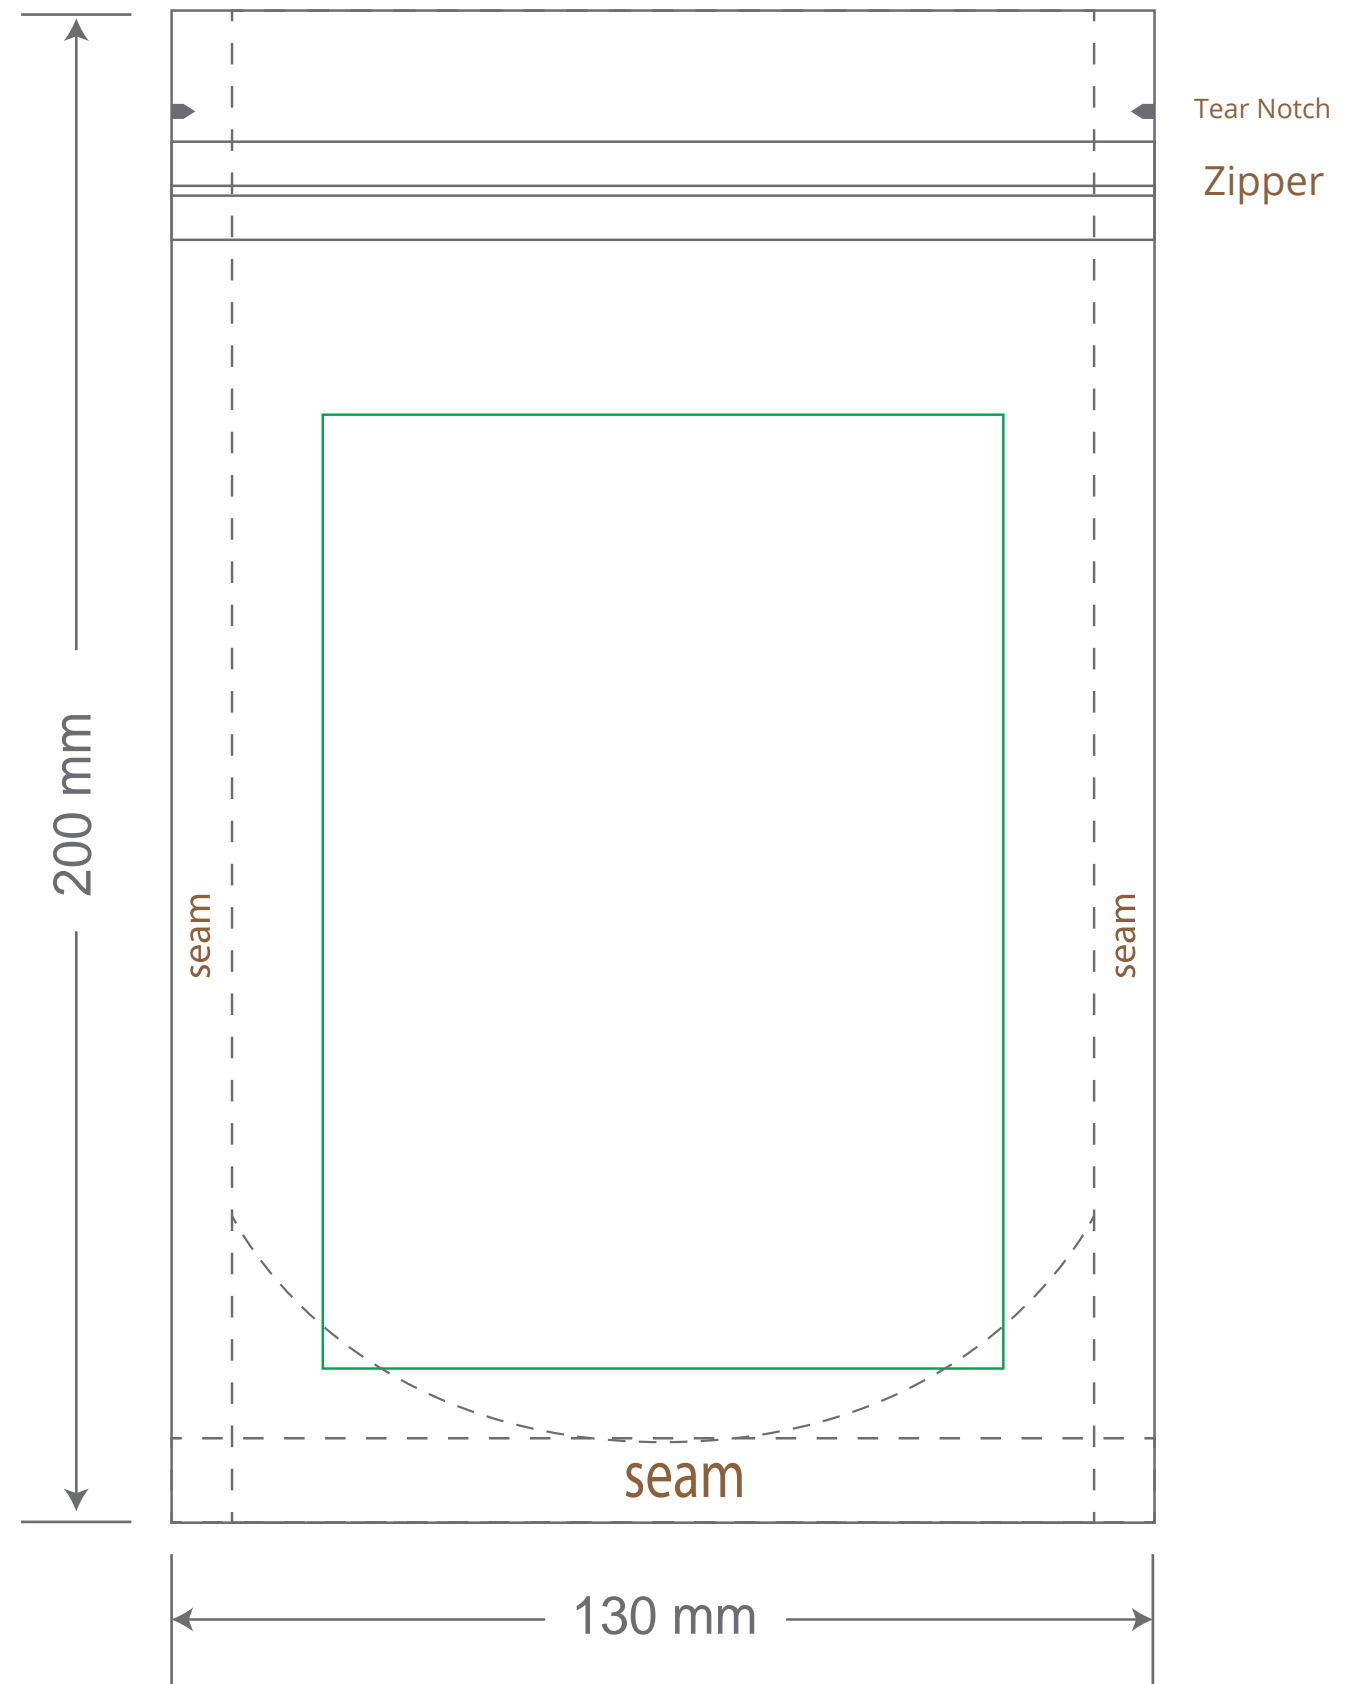

Front

Back

Green area is the bag area is the printing area, artwork with at most 2 colors for silkscreen printing.

Note: In Silkscreen printing Text font size must be bigger than 11pt can be clearly printed.