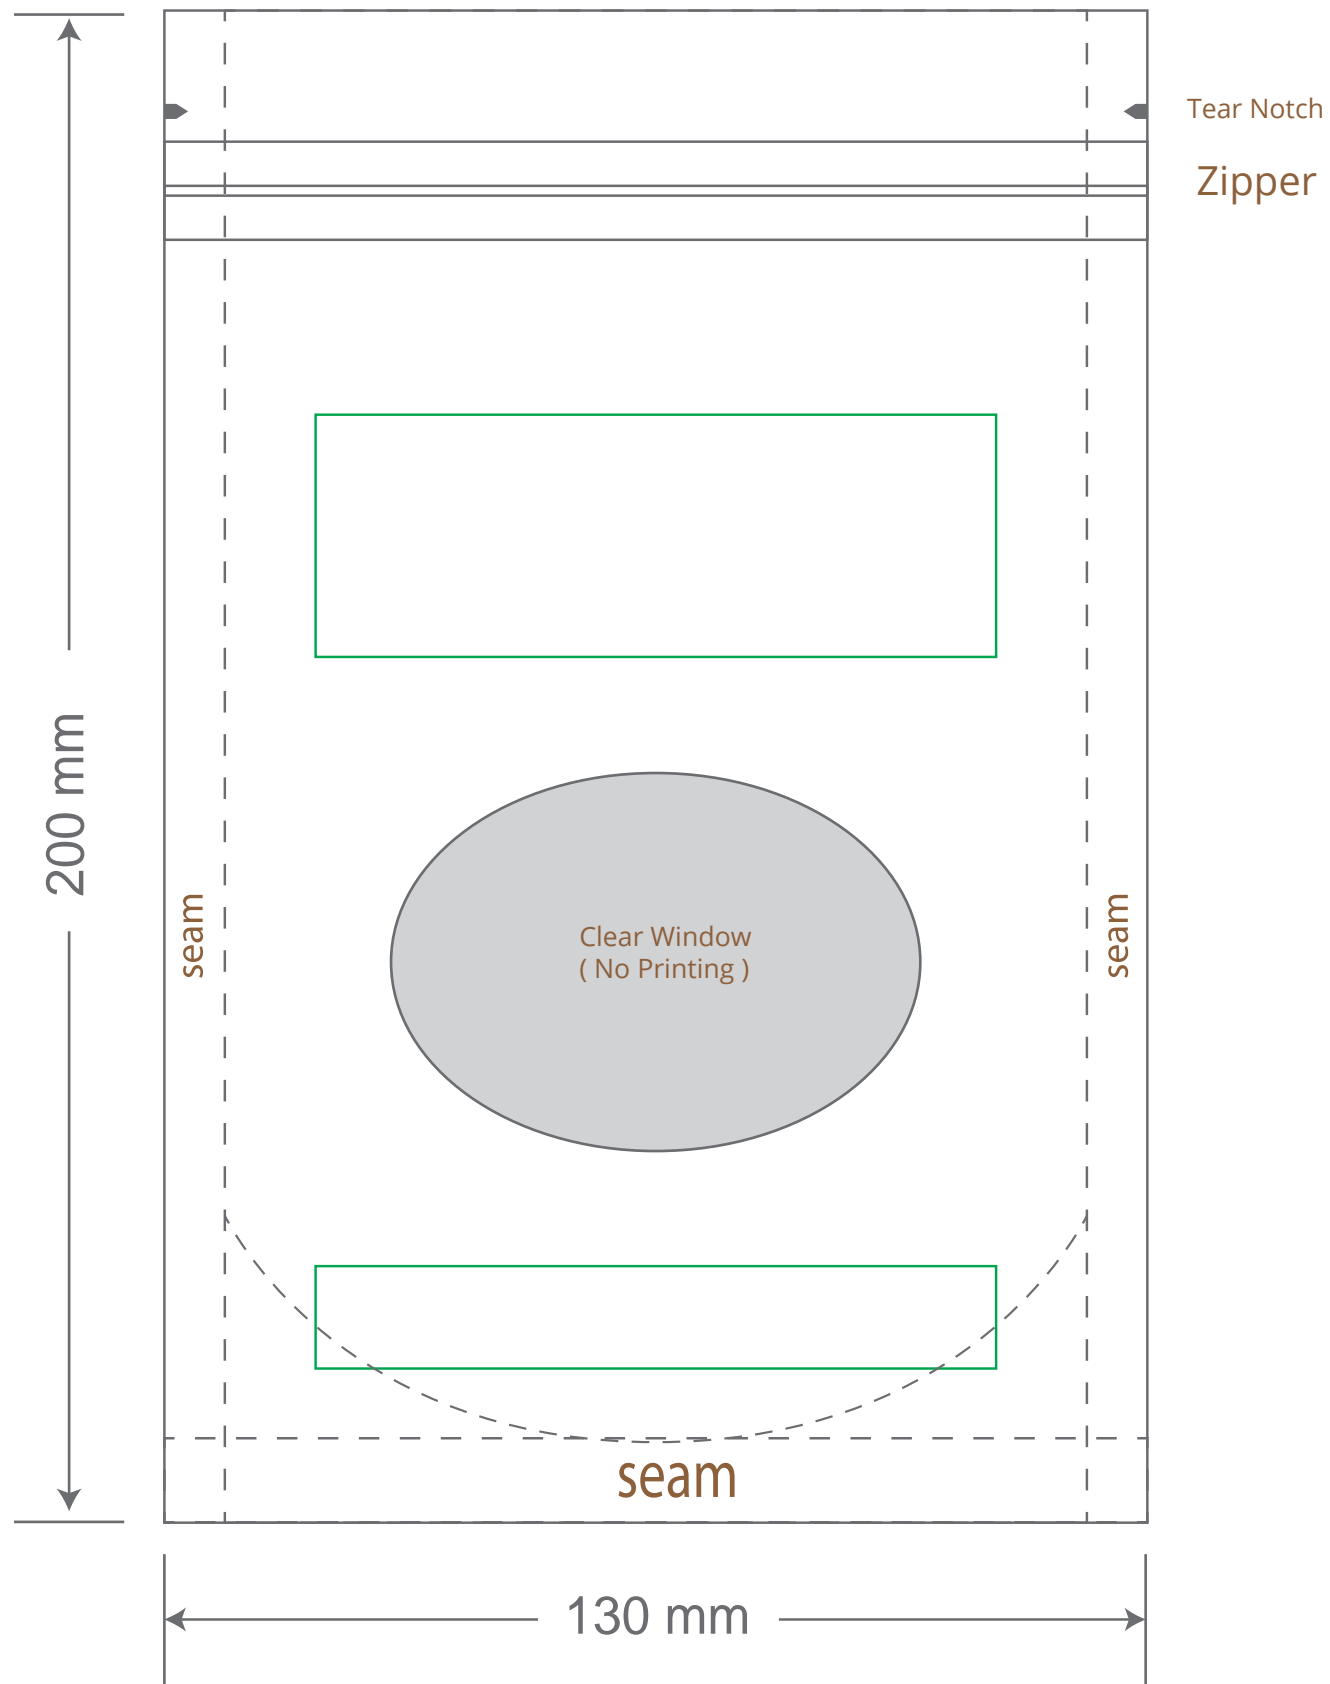

Front

Back

Green area is the bag area is the printing area, artwork with at most 2 colors for silkscreen printing.

Note: In Silkscreen printing Text font size must be bigger than 11pt can be clearly printed.