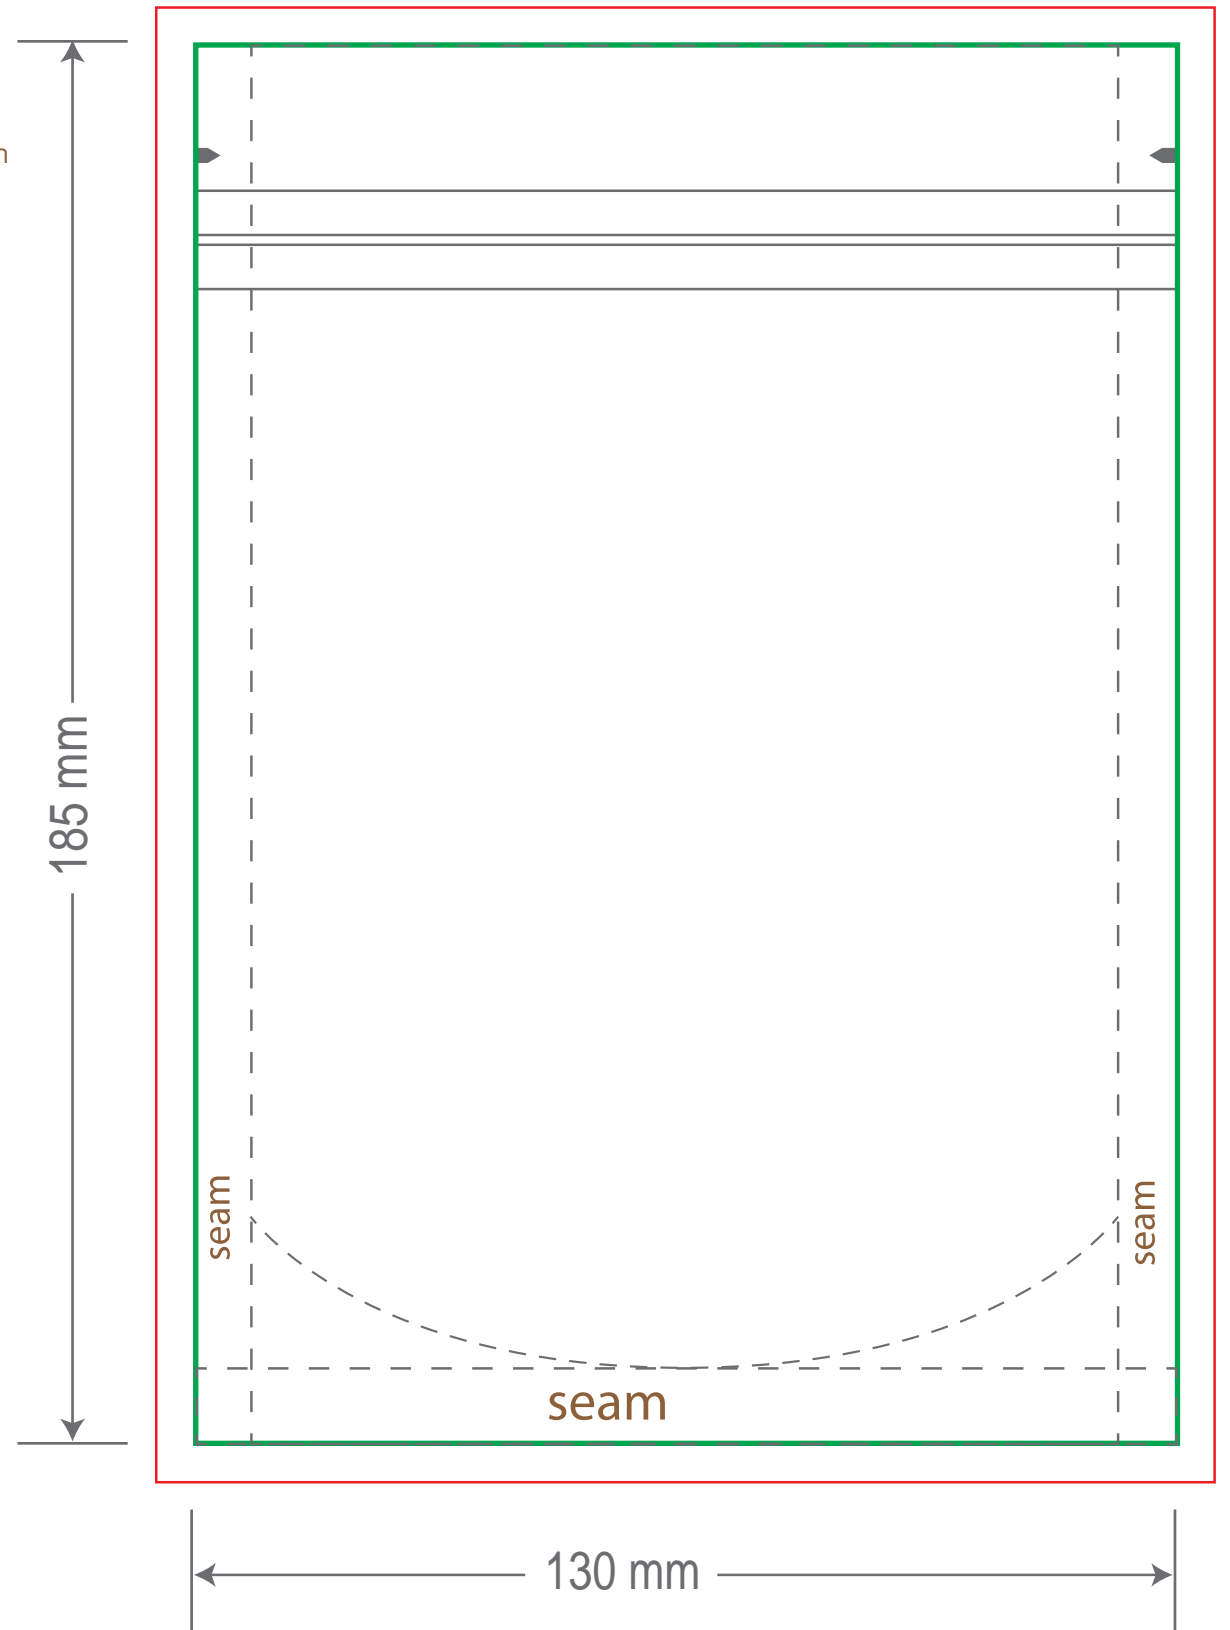

# Front

Tear Notch  
Zipper

# Back

Tear Notch  
Zipper

**Green area is the bag area can with printing, except the window area.**

**Red area is the bleed area, please extend your artwork outside the green area within the red area.**