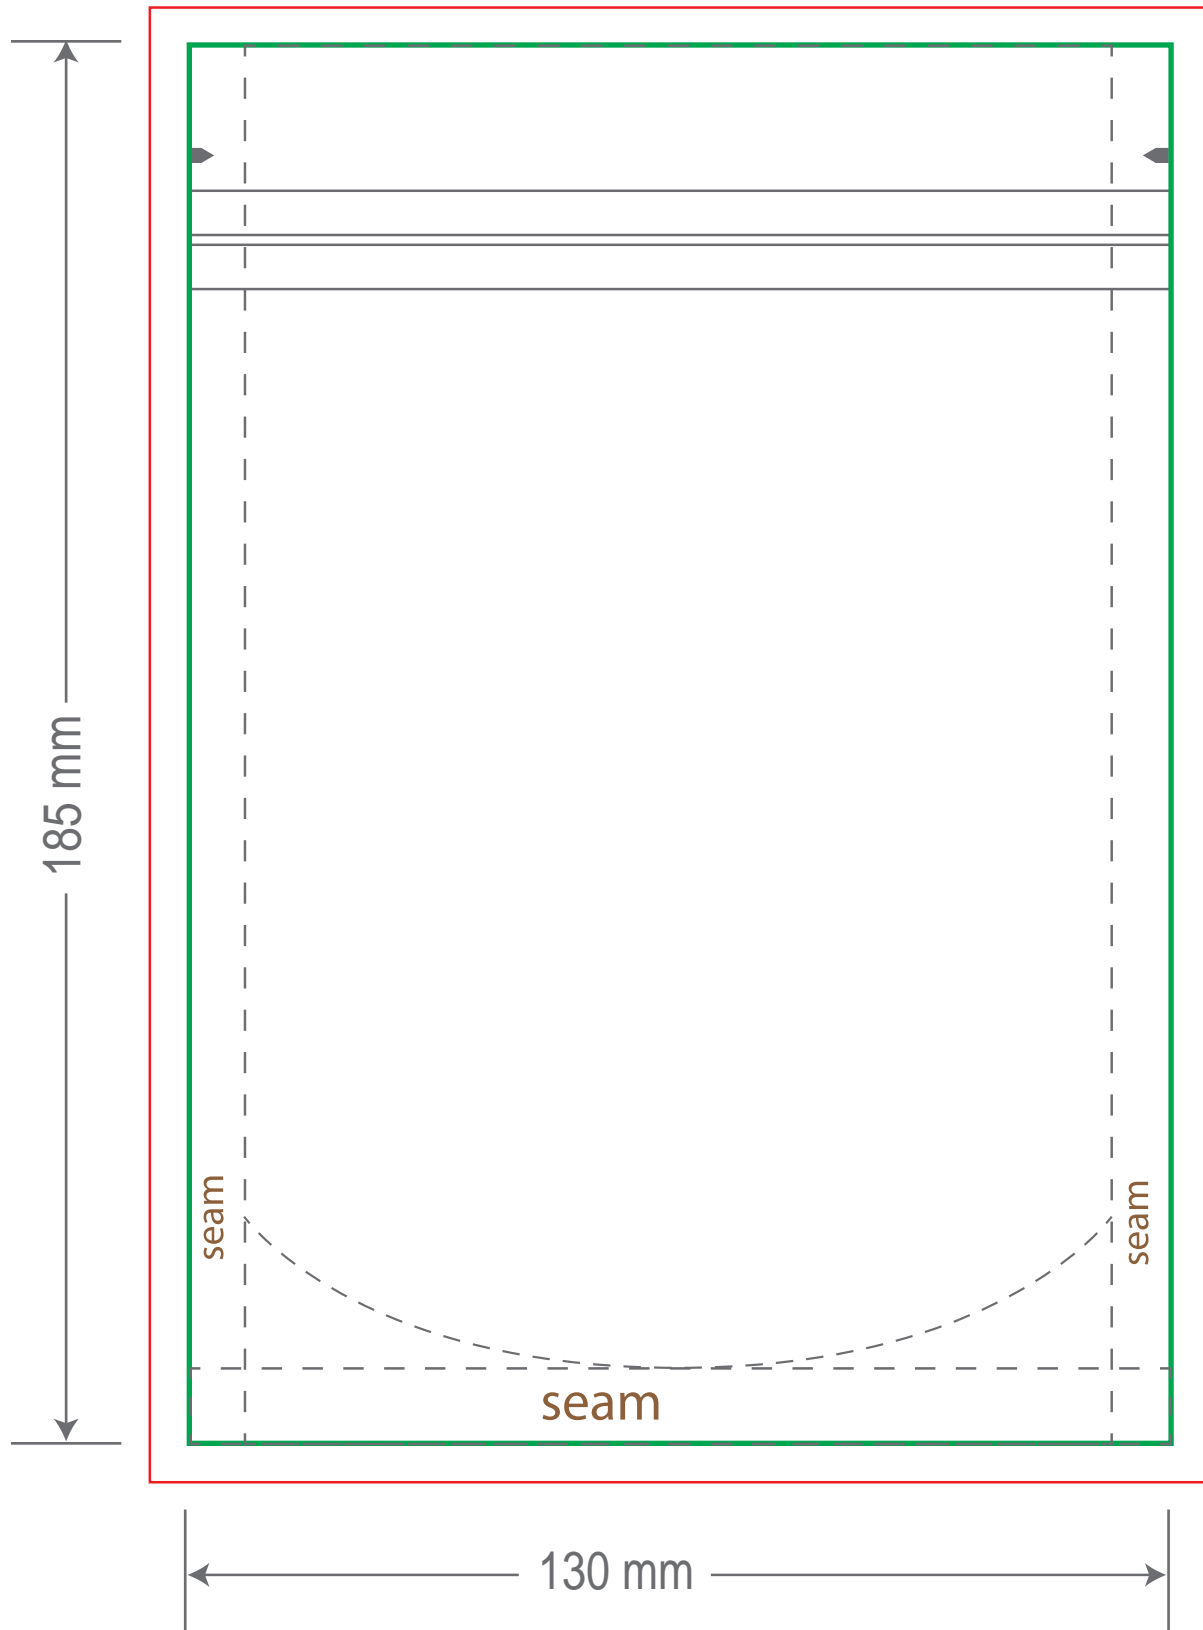

# Front

Tear Notch  
Zipper

# Back

Tear Notch  
Zipper

**Green area is the bag area can with printing, except the window area.**

**Red area is the bleed area, please extend your artwork outside the green area within the red area.**