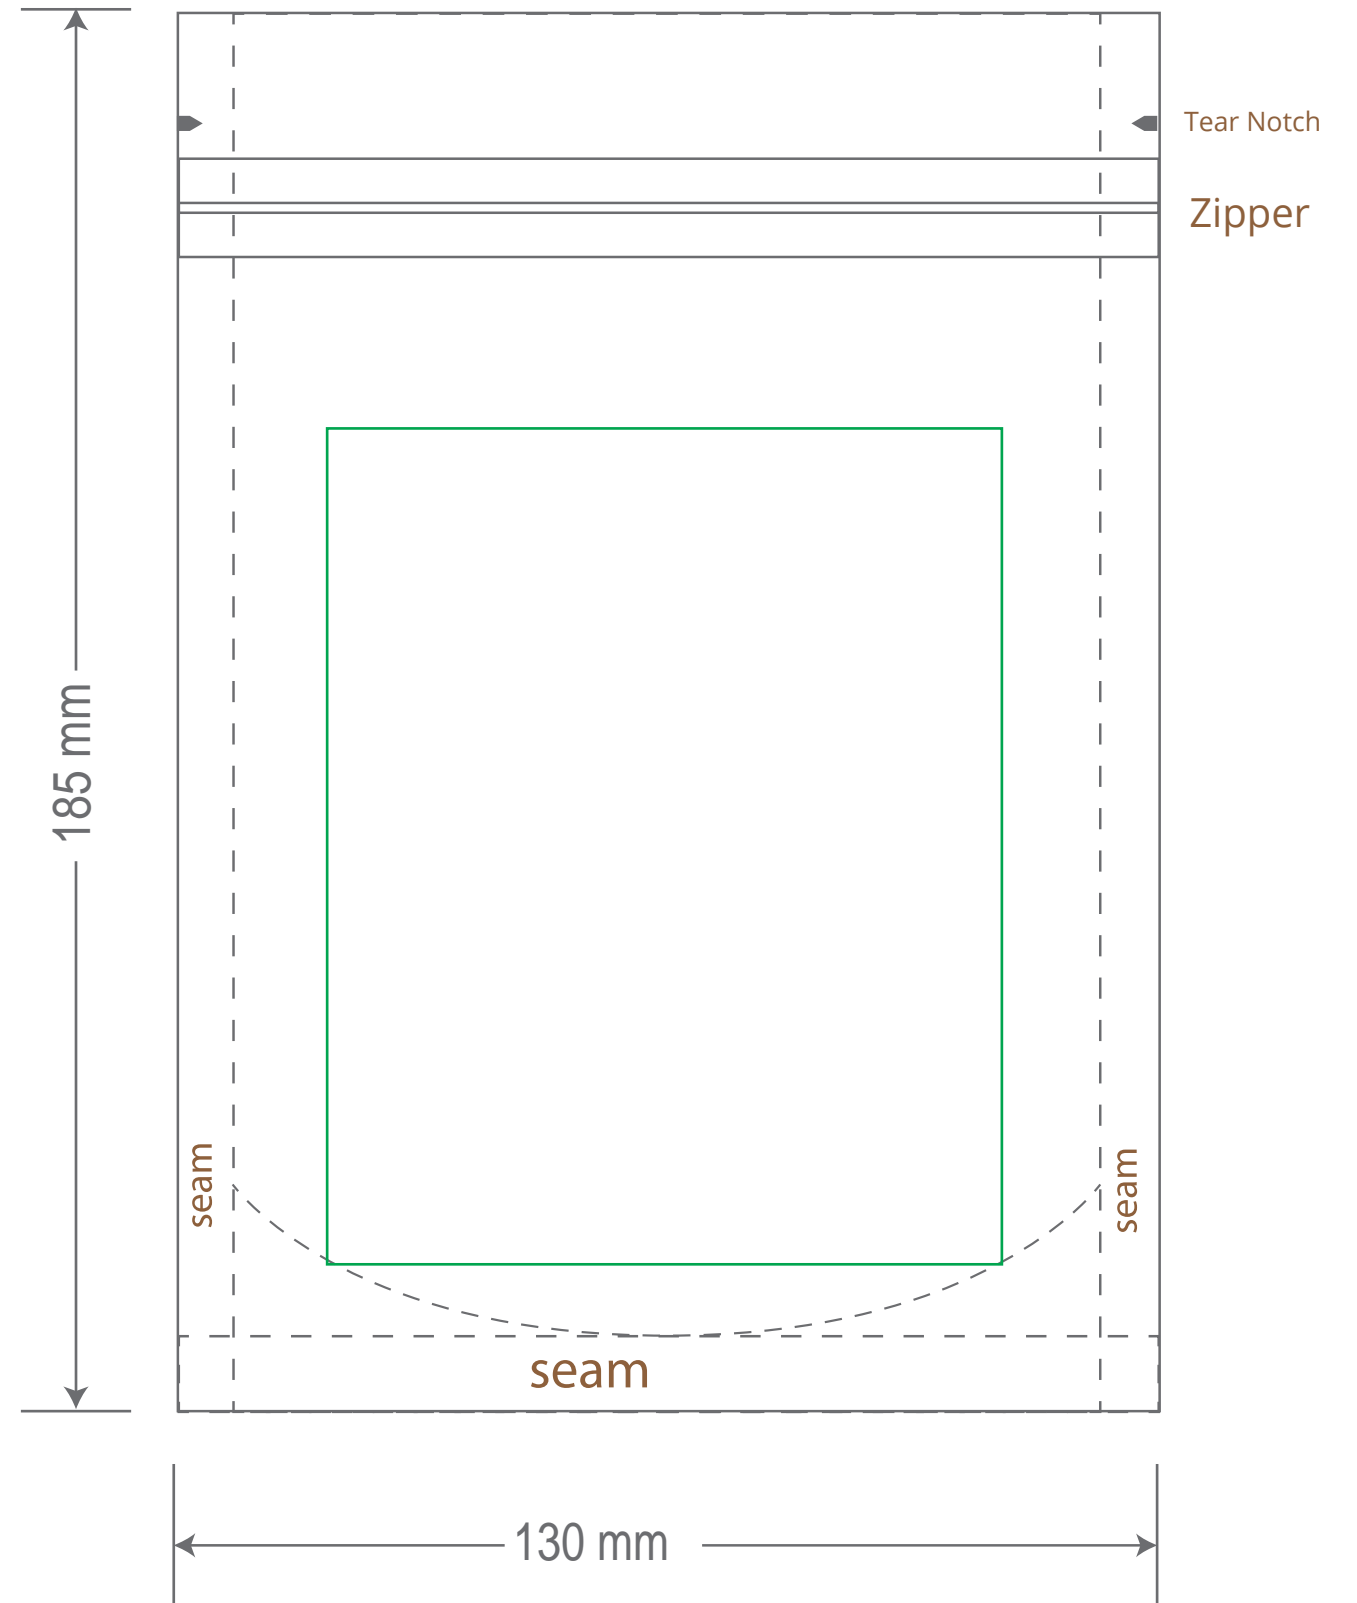

Front

Back

Green area is the bag area is the printing area, artwork with at most 2 colors for silkscreen printing.

Note: In Silkscreen printing Text font size must be bigger than 11pt can be clearly printed.