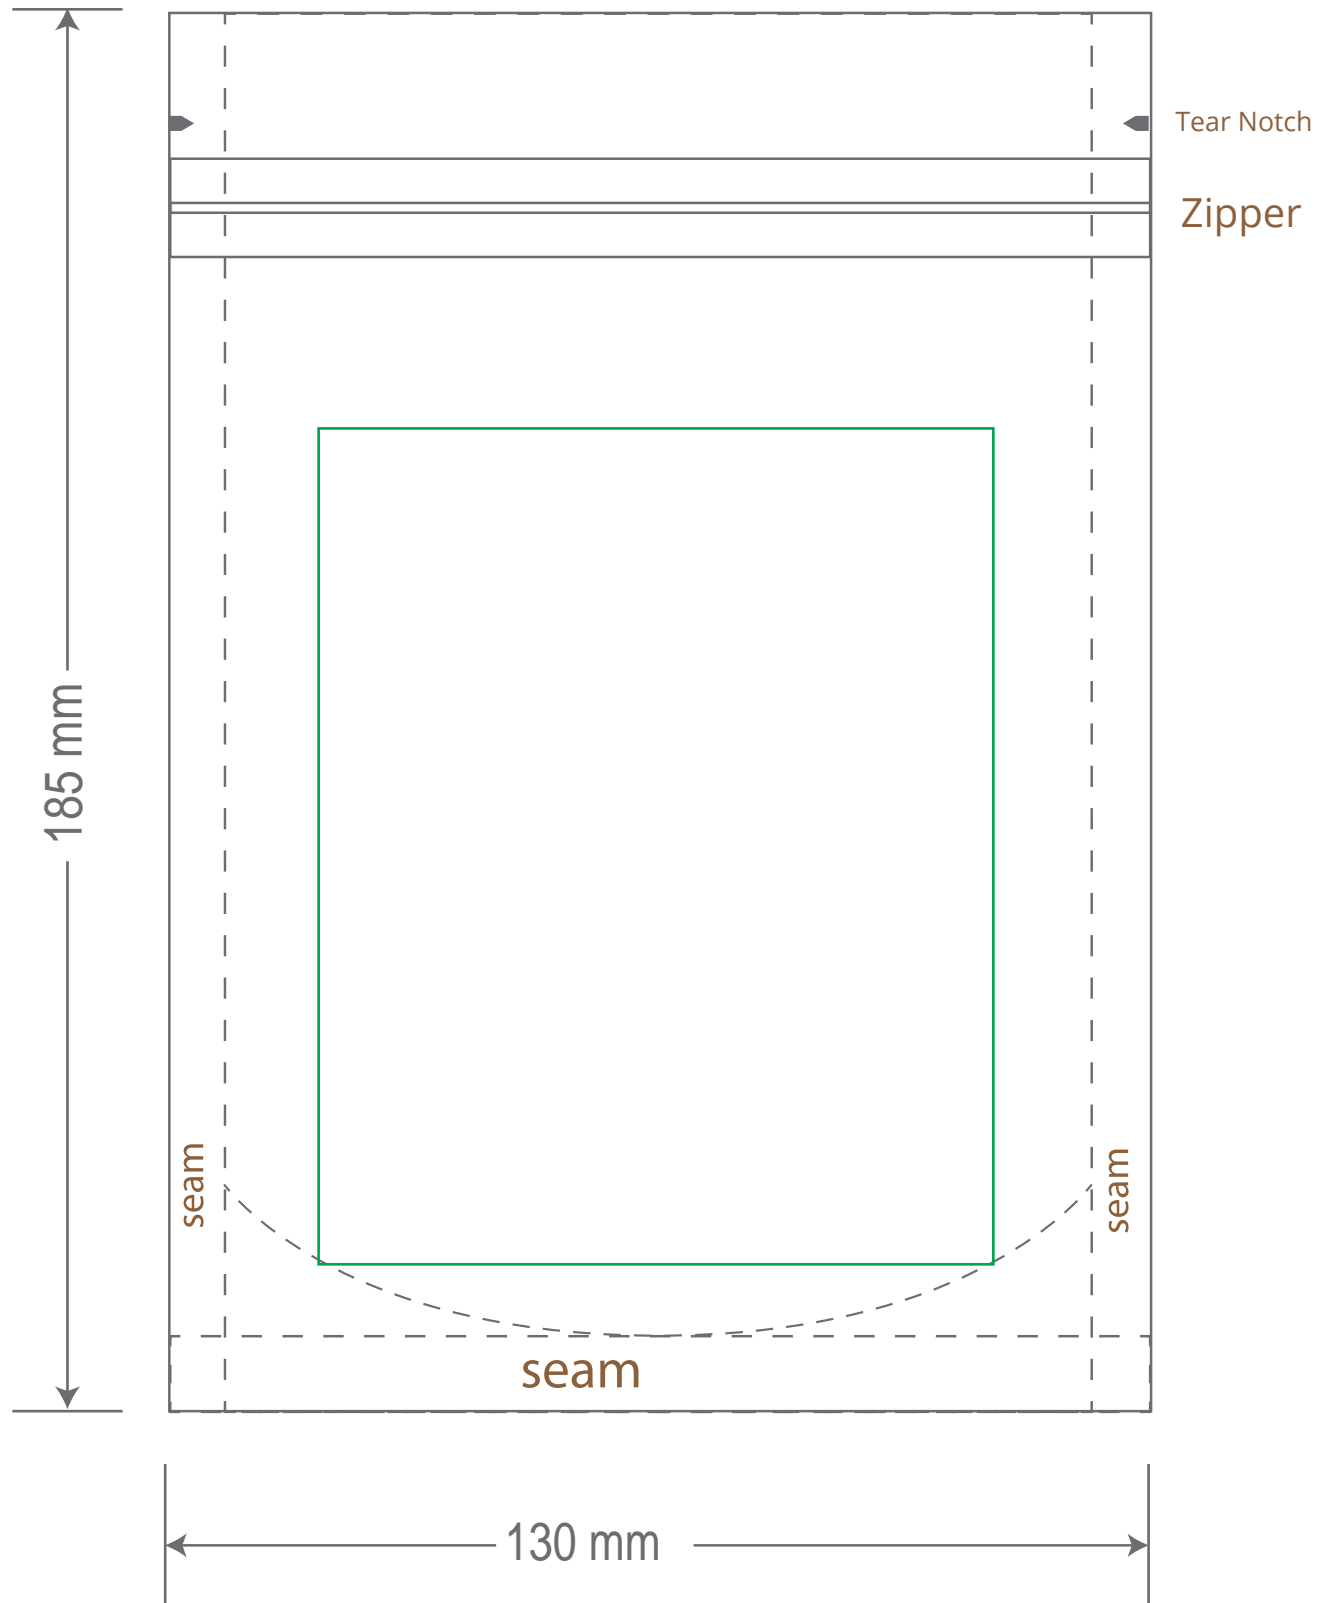

Front

Back

Green area is the bag area is the printing area, artwork with at most 2 colors for silkscreen printing.

Note: In Silkscreen printing Text font size must be bigger than 11pt can be clearly printed.