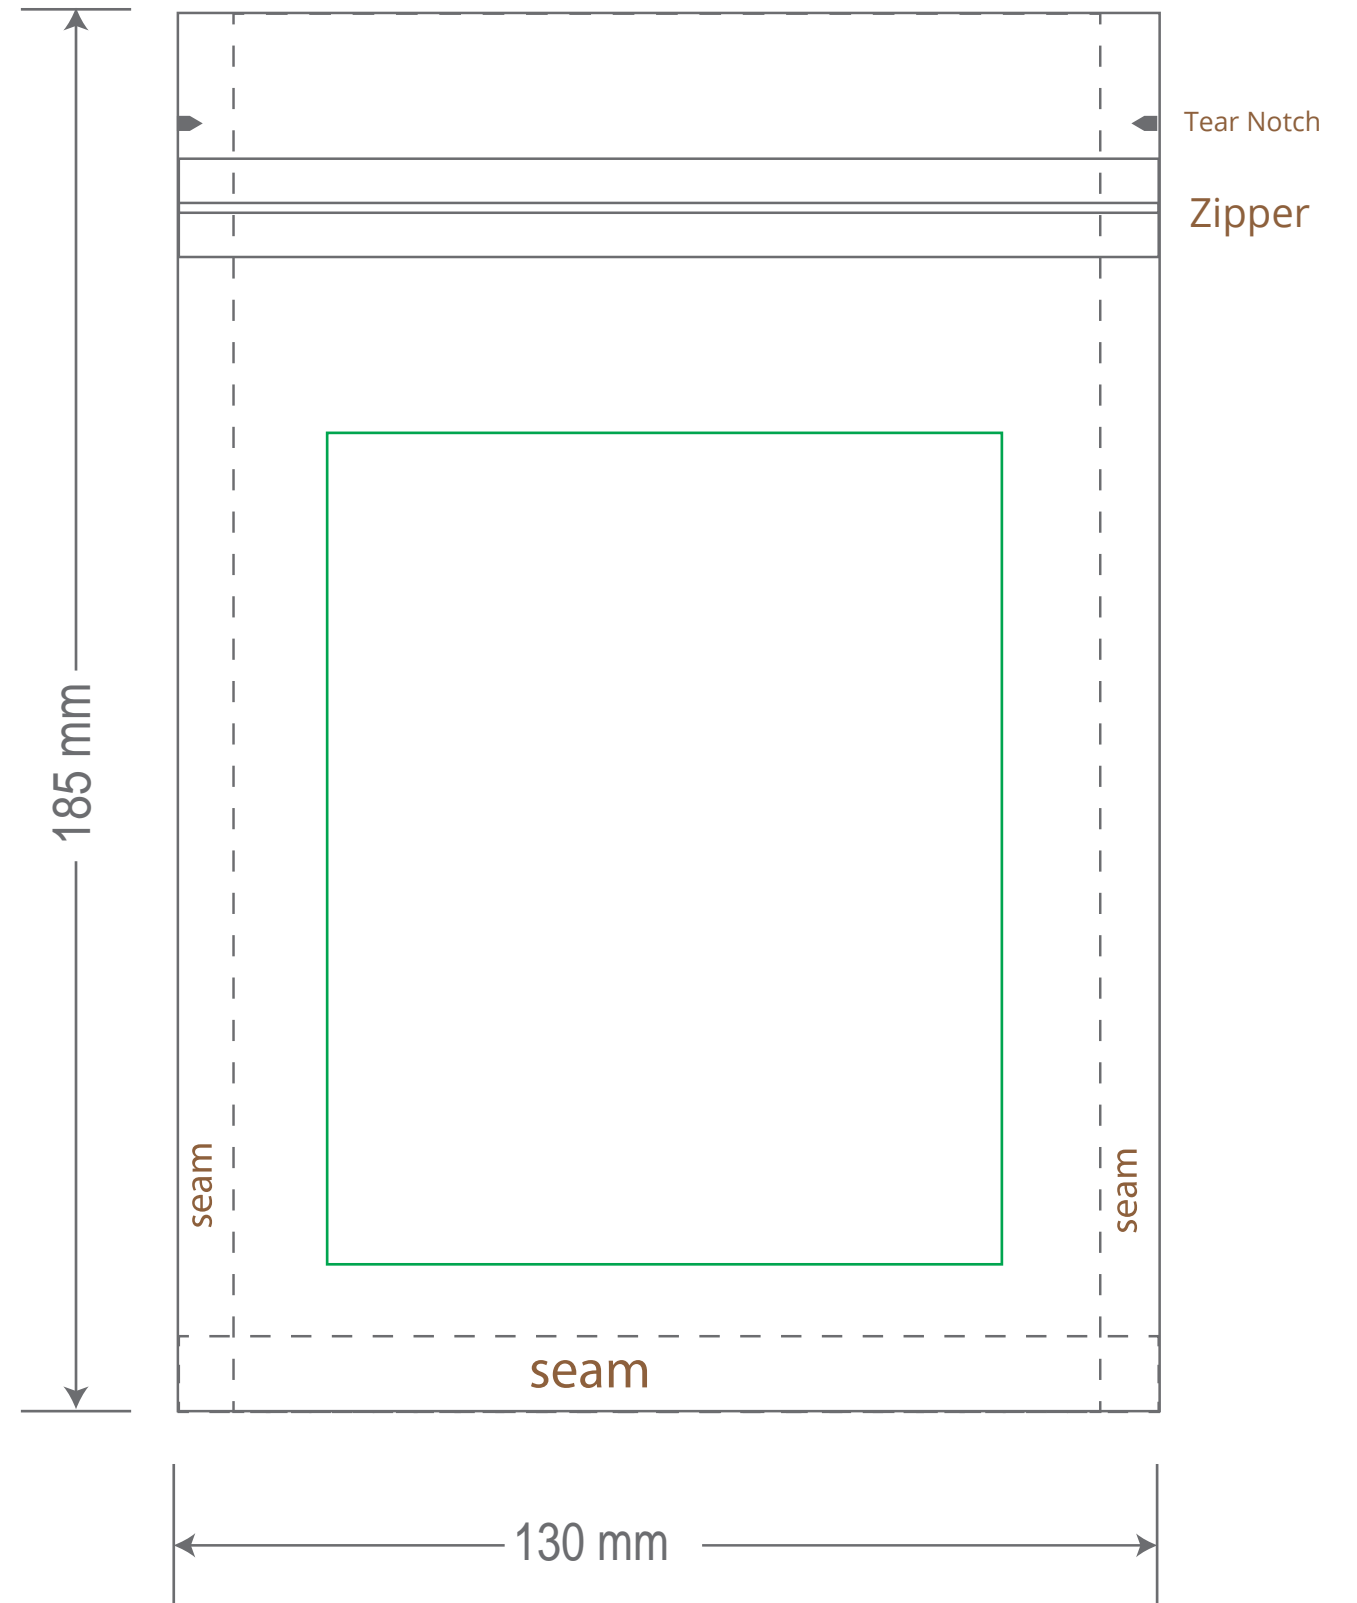

# Front

# Back

Green area is the bag area is the printing area, artwork with at most 2 colors for silkscreen printing.

Note: In Silkscreen printing Text font size must be bigger than 11pt can be clearly printed.