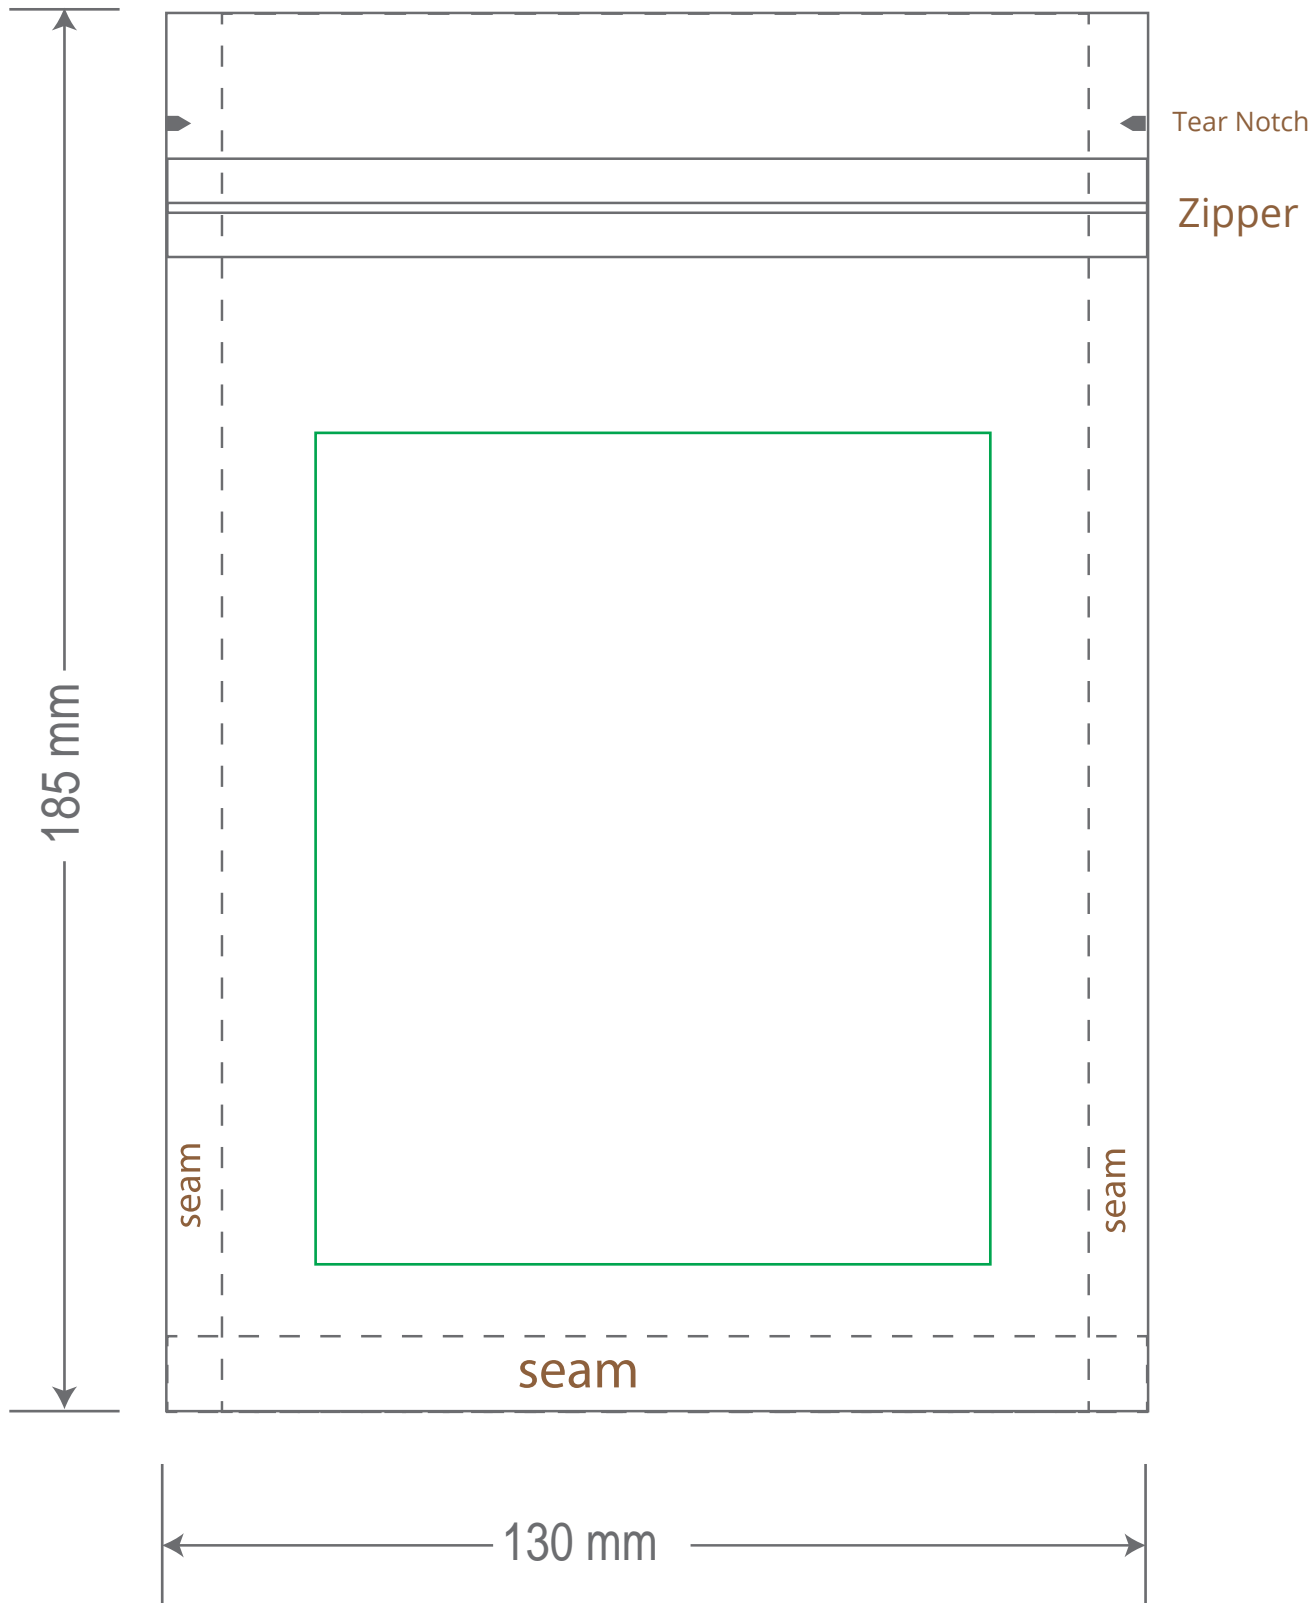

# Front

# Back

Green area is the bag area is the printing area, artwork with at most 2 colors for silkscreen printing.

Note: In Silkscreen printing Text font size must be bigger than 11pt can be clearly printed.