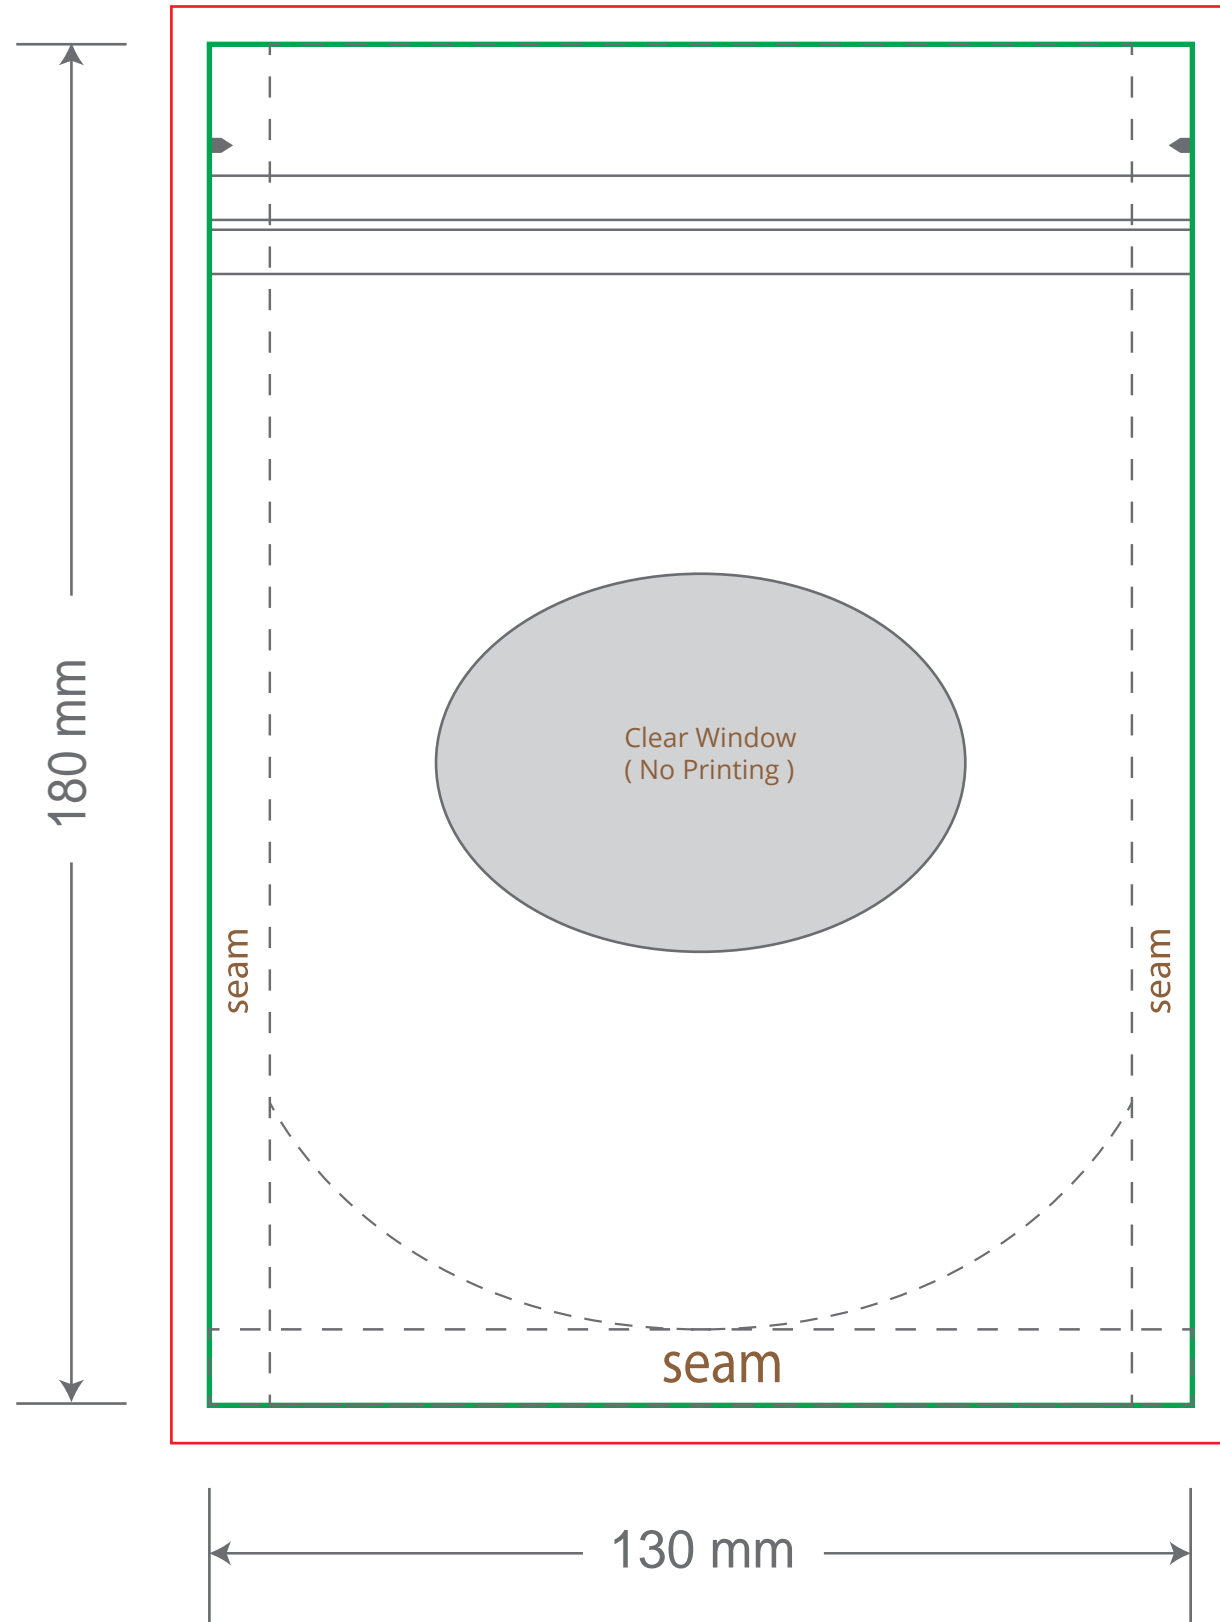

Front

Tear Notch
Zipper

Back

Tear Notch
Zipper

Green area is the bag area can with printing, except the window area.

Red area is the bleed area, please extend your artwork outside the green area within the red area.