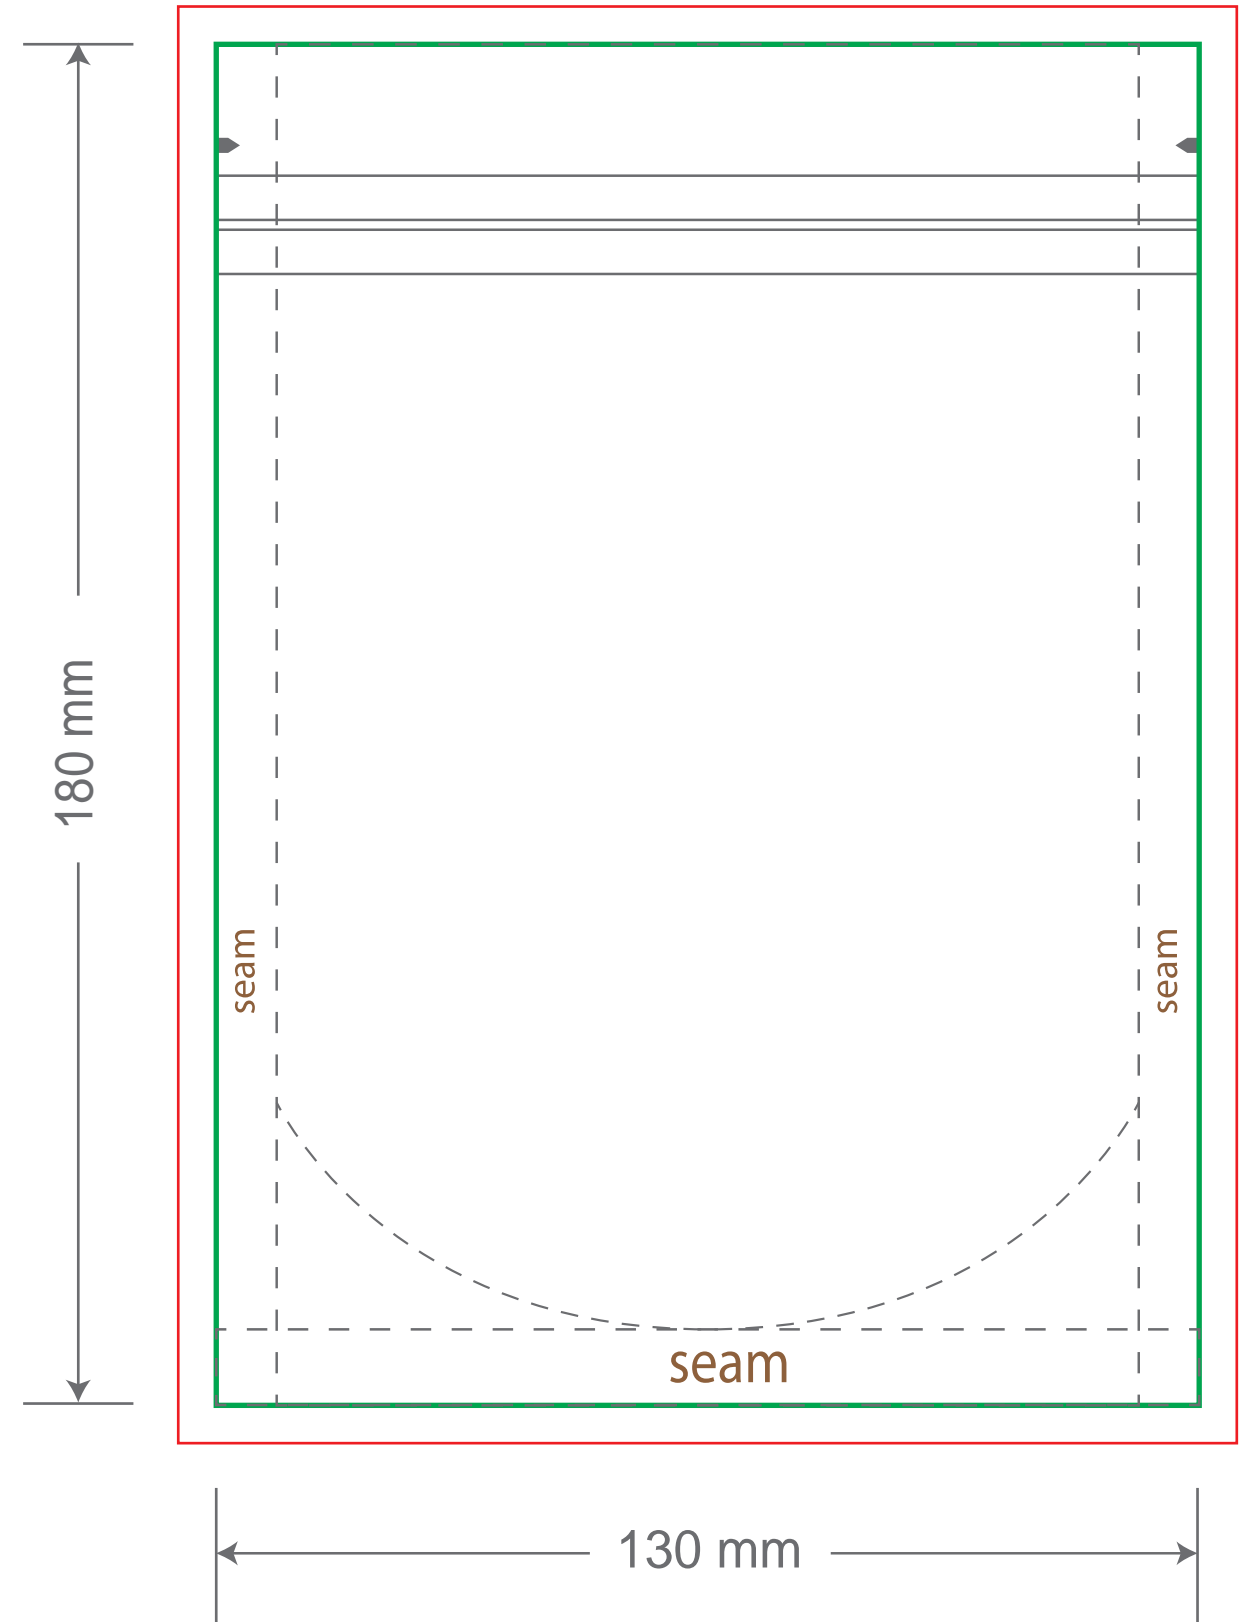

Front

Tear Notch
Zipper

Back

Tear Notch
Zipper

Green area is the bag area can with printing, except the window area.

Red area is the bleed area, please extend your artwork outside the green area within the red area.