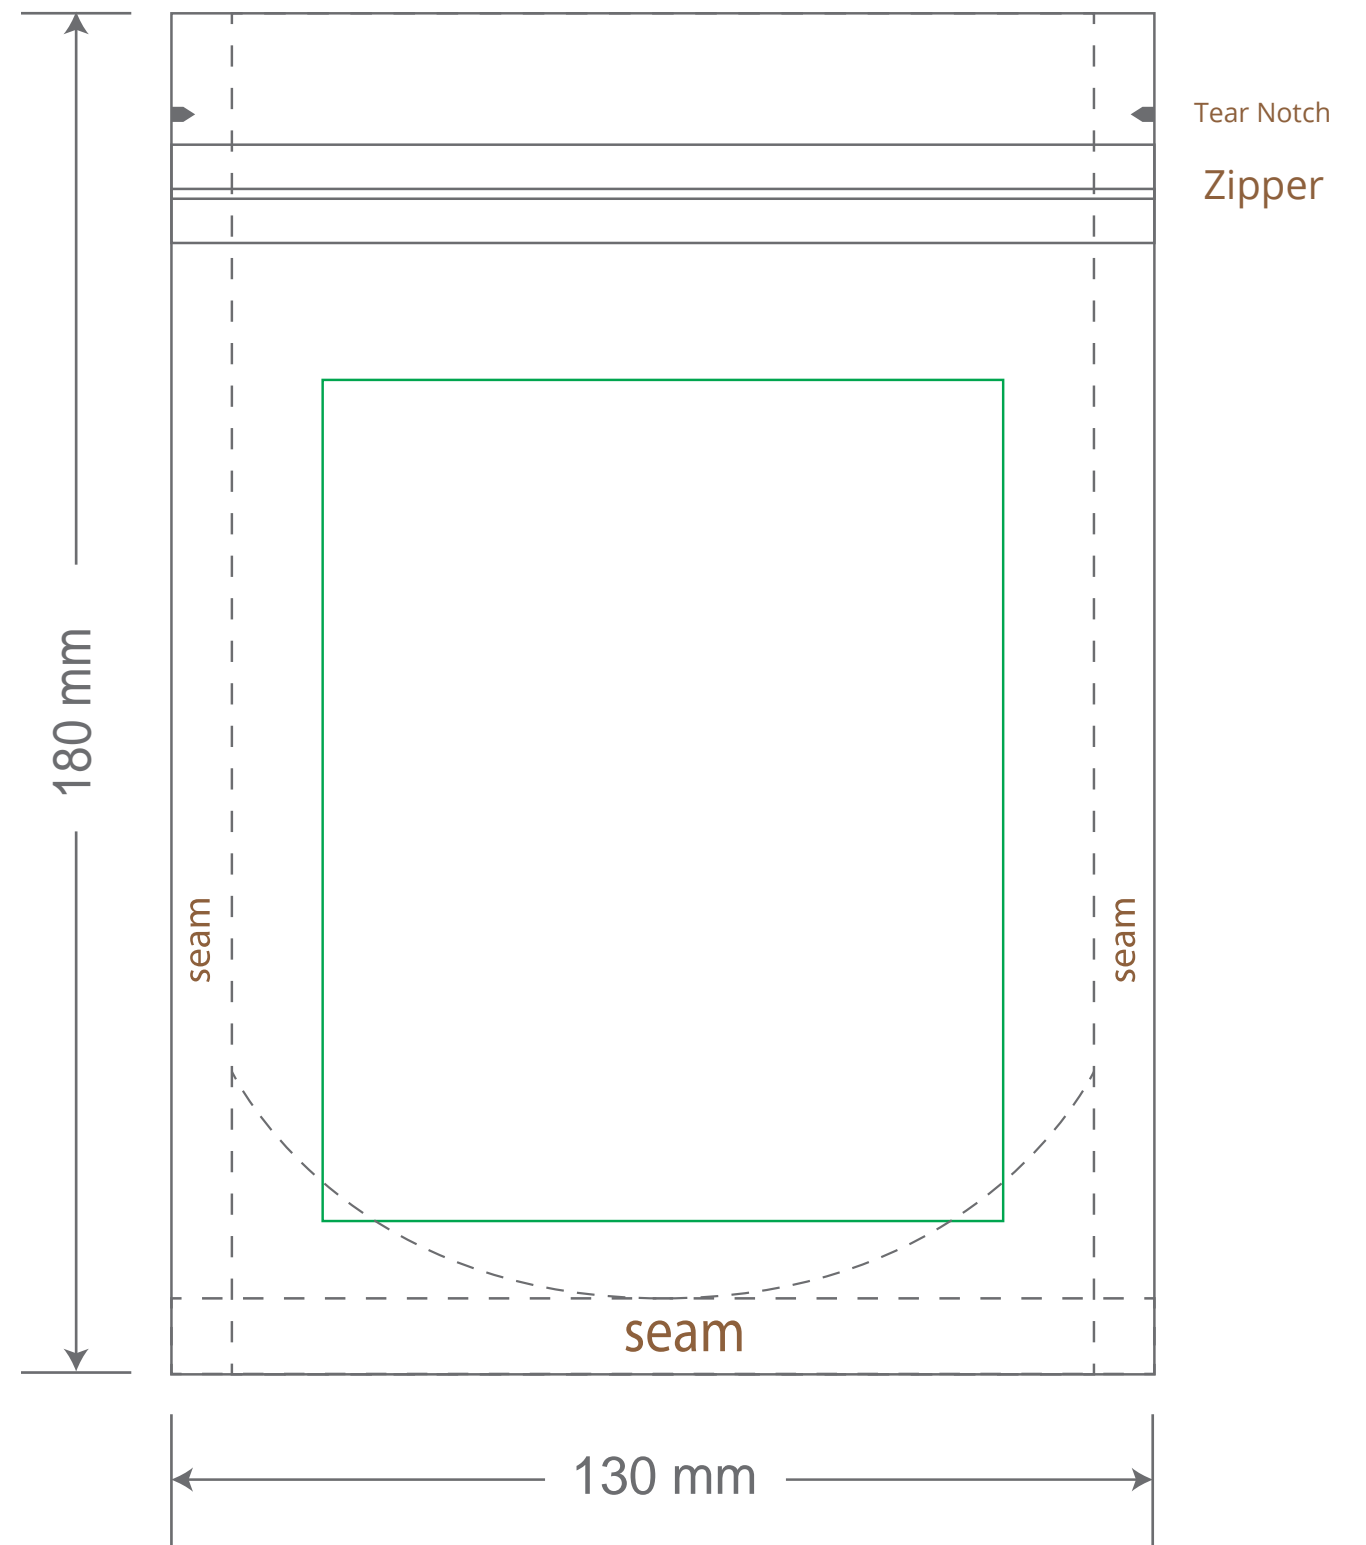

# Front

# Back

Green area is the bag area is the printing area, artwork with at most 2 colors for silkscreen printing.

Note: In Silkscreen printing Text font size must be bigger than 11pt can be clearly printed.