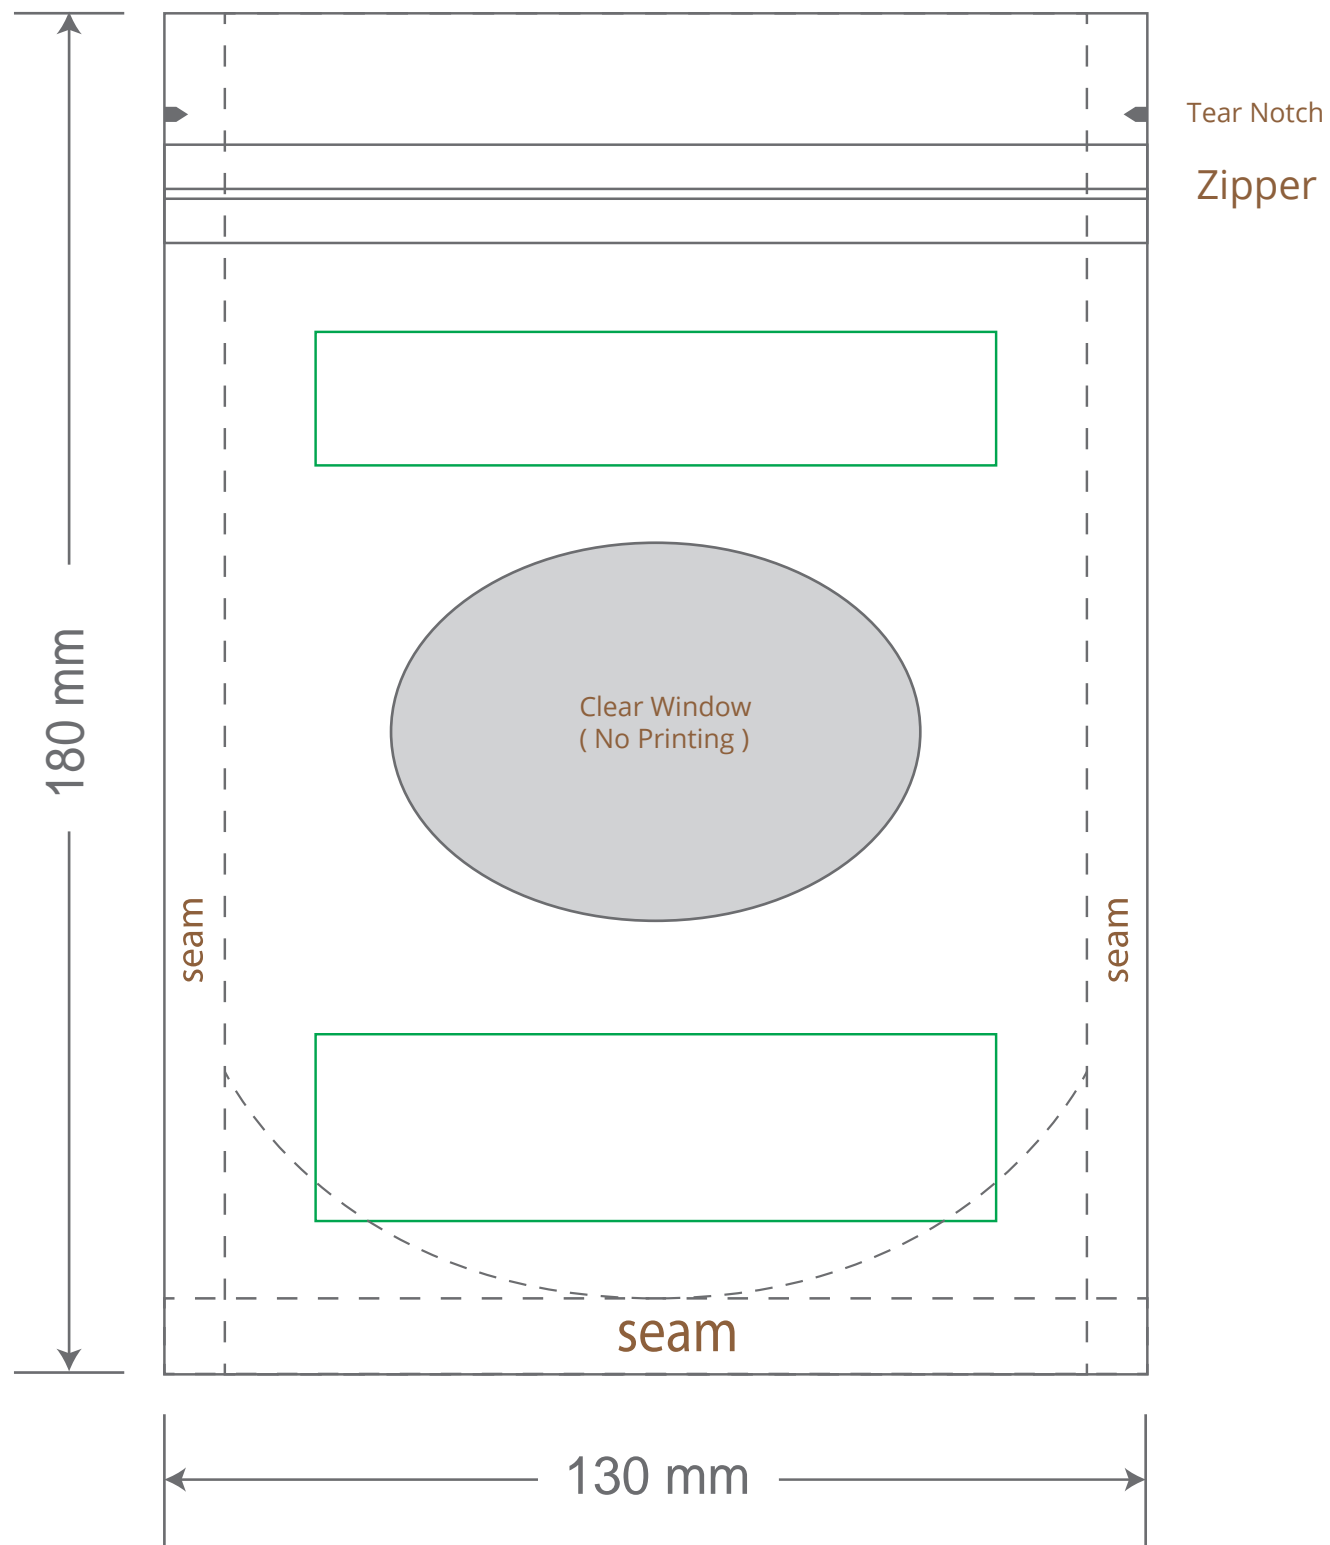

# Front

# Back

Green area is the bag area is the printing area, artwork with at most 2 colors for silkscreen printing.

Note: In Silkscreen printing Text font size must be bigger than 11pt can be clearly printed.