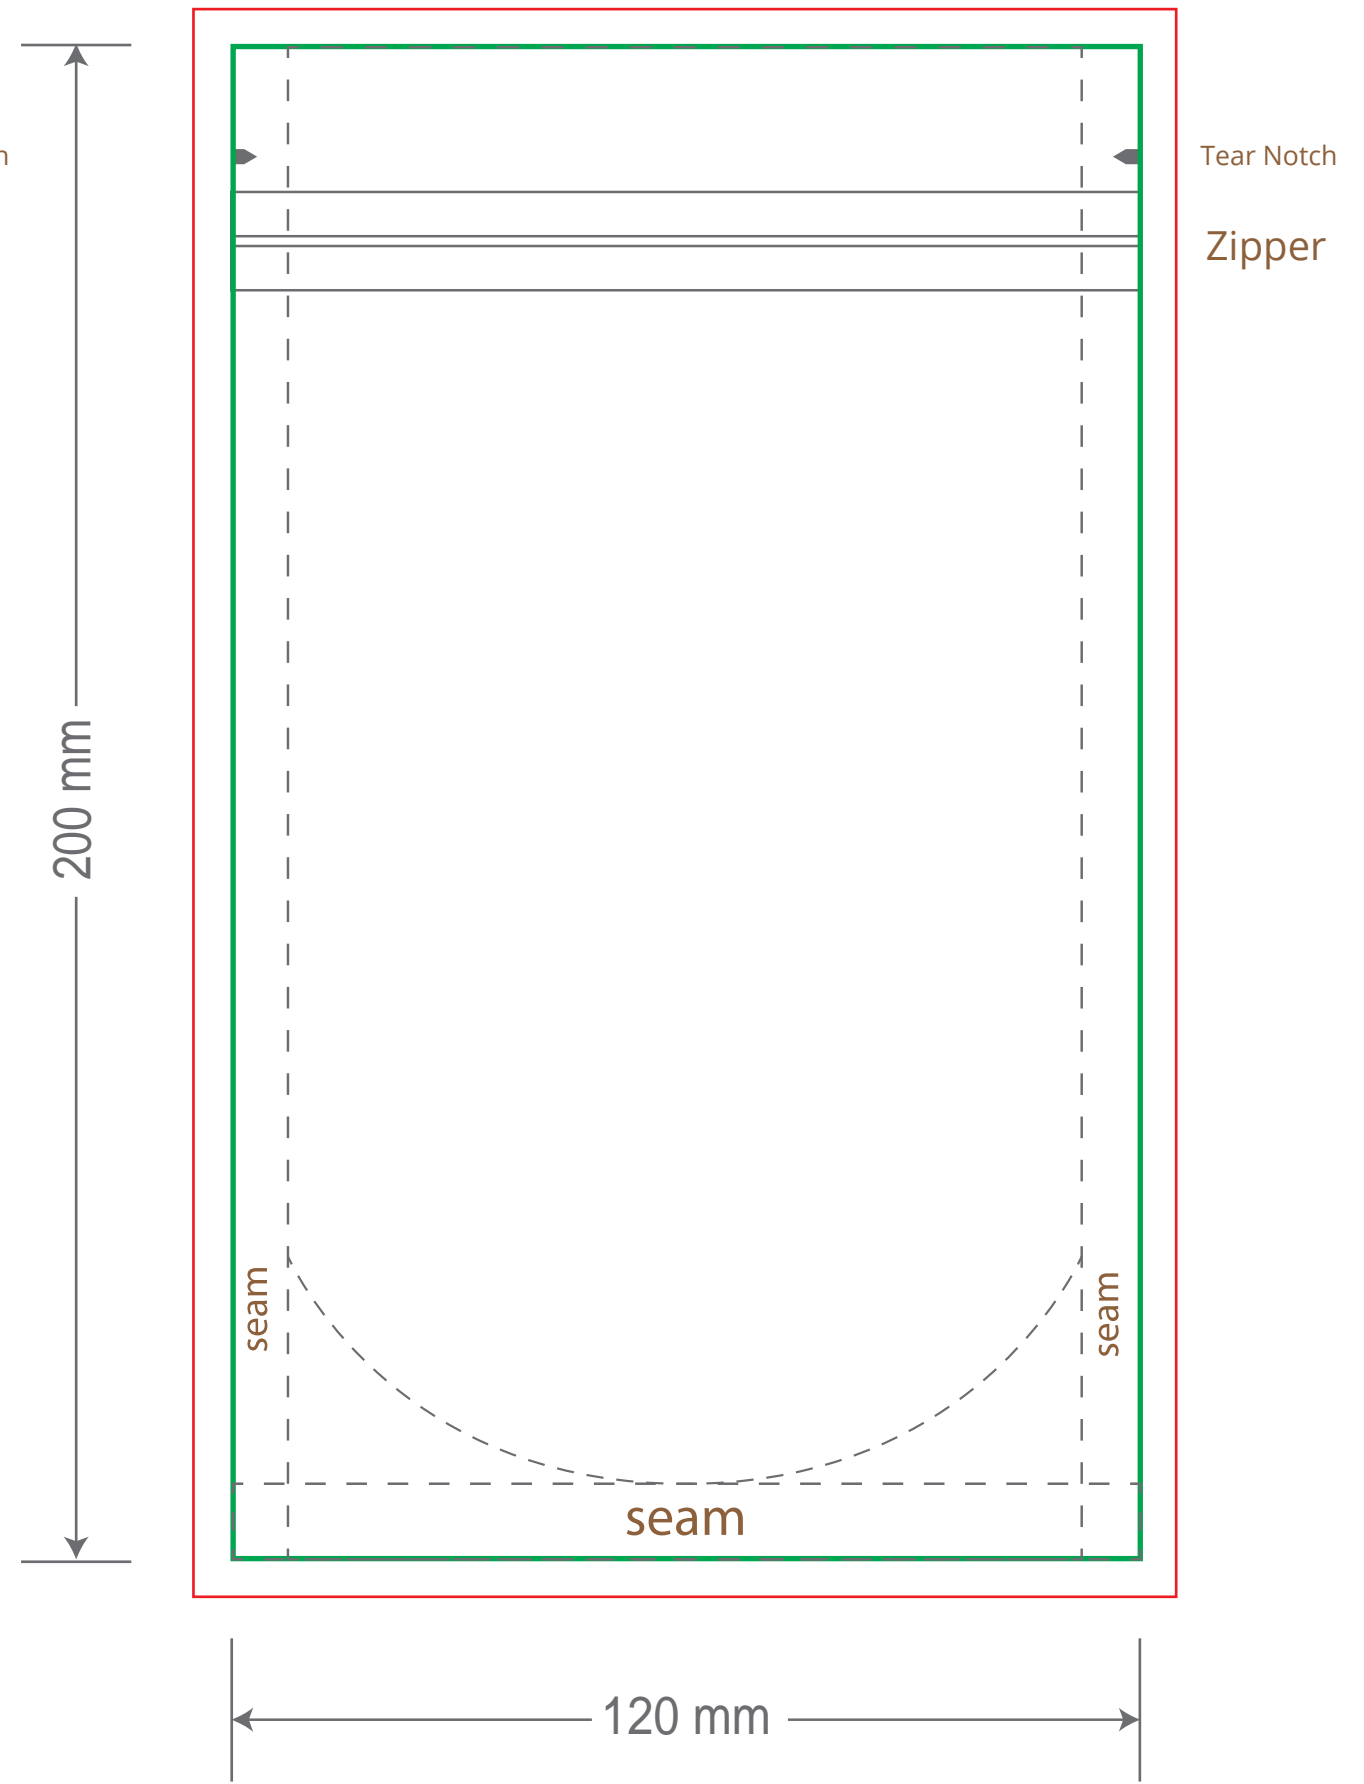

Front

Back

Green area is the bag area can with printing, except the window area.

Red area is the bleed area, please extend your artwork outside the green area within the red area.