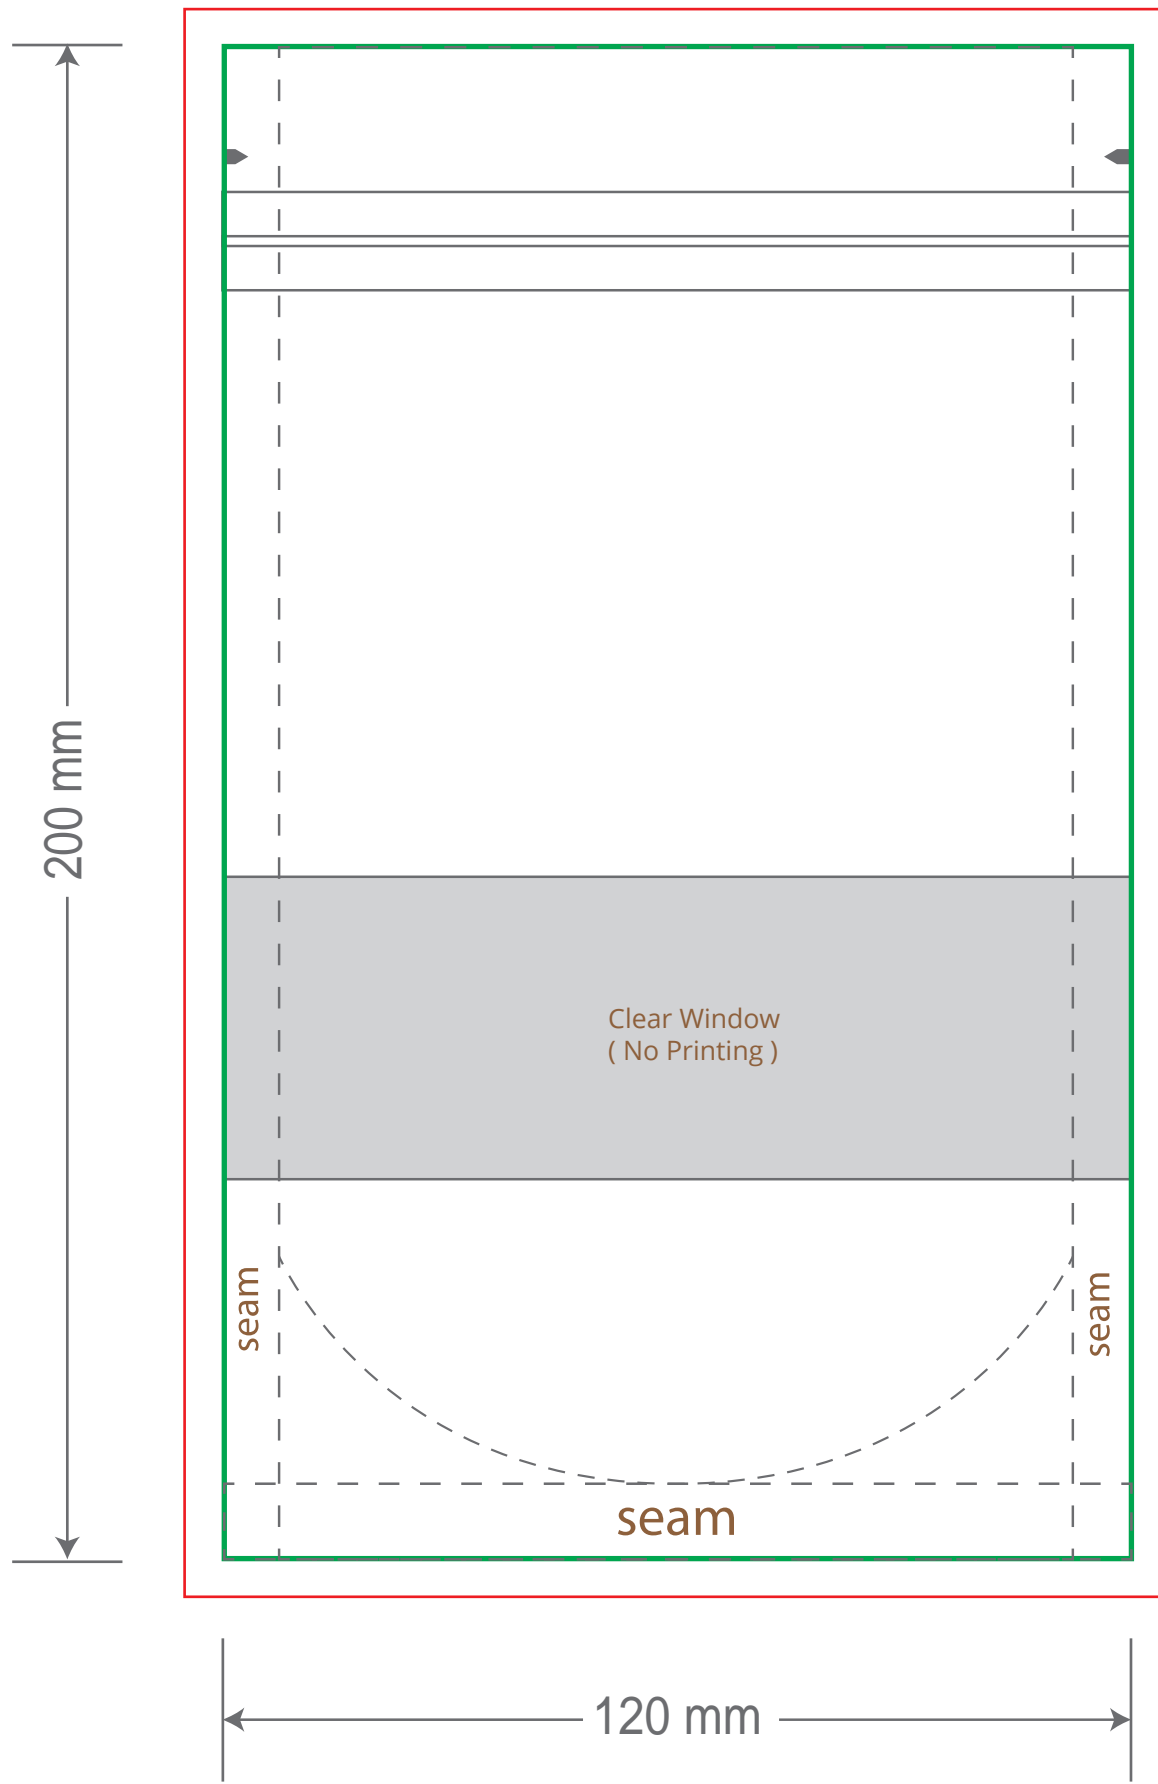

Front

Back

Green area is the bag area can with printing, except the window area.

Red area is the bleed area, please extend your artwork outside the green area within the red area.