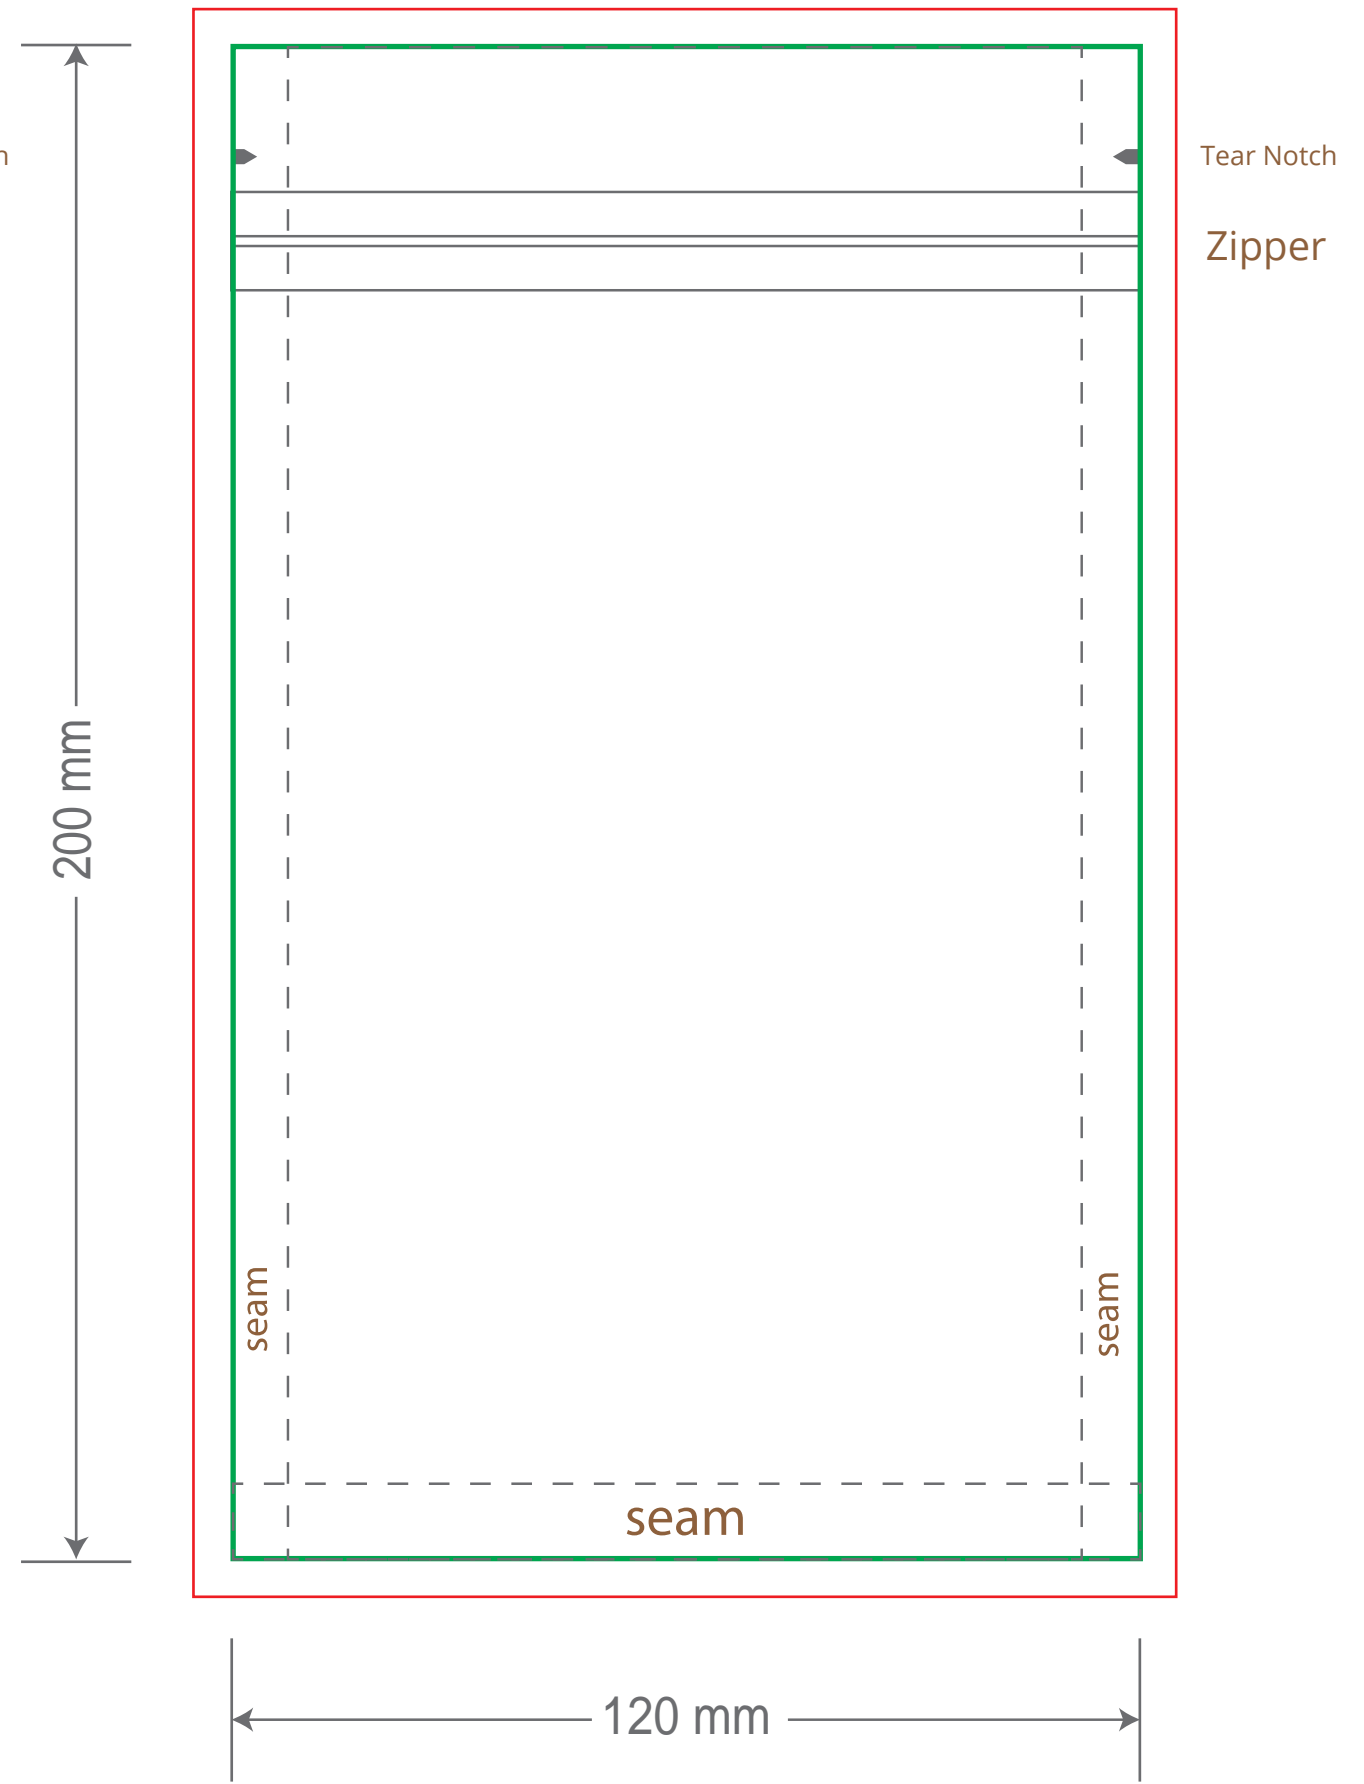

Front

Back

Green area is the bag area can with printing, except the window area.

Red area is the bleed area, please extend your artwork outside the green area within the red area.