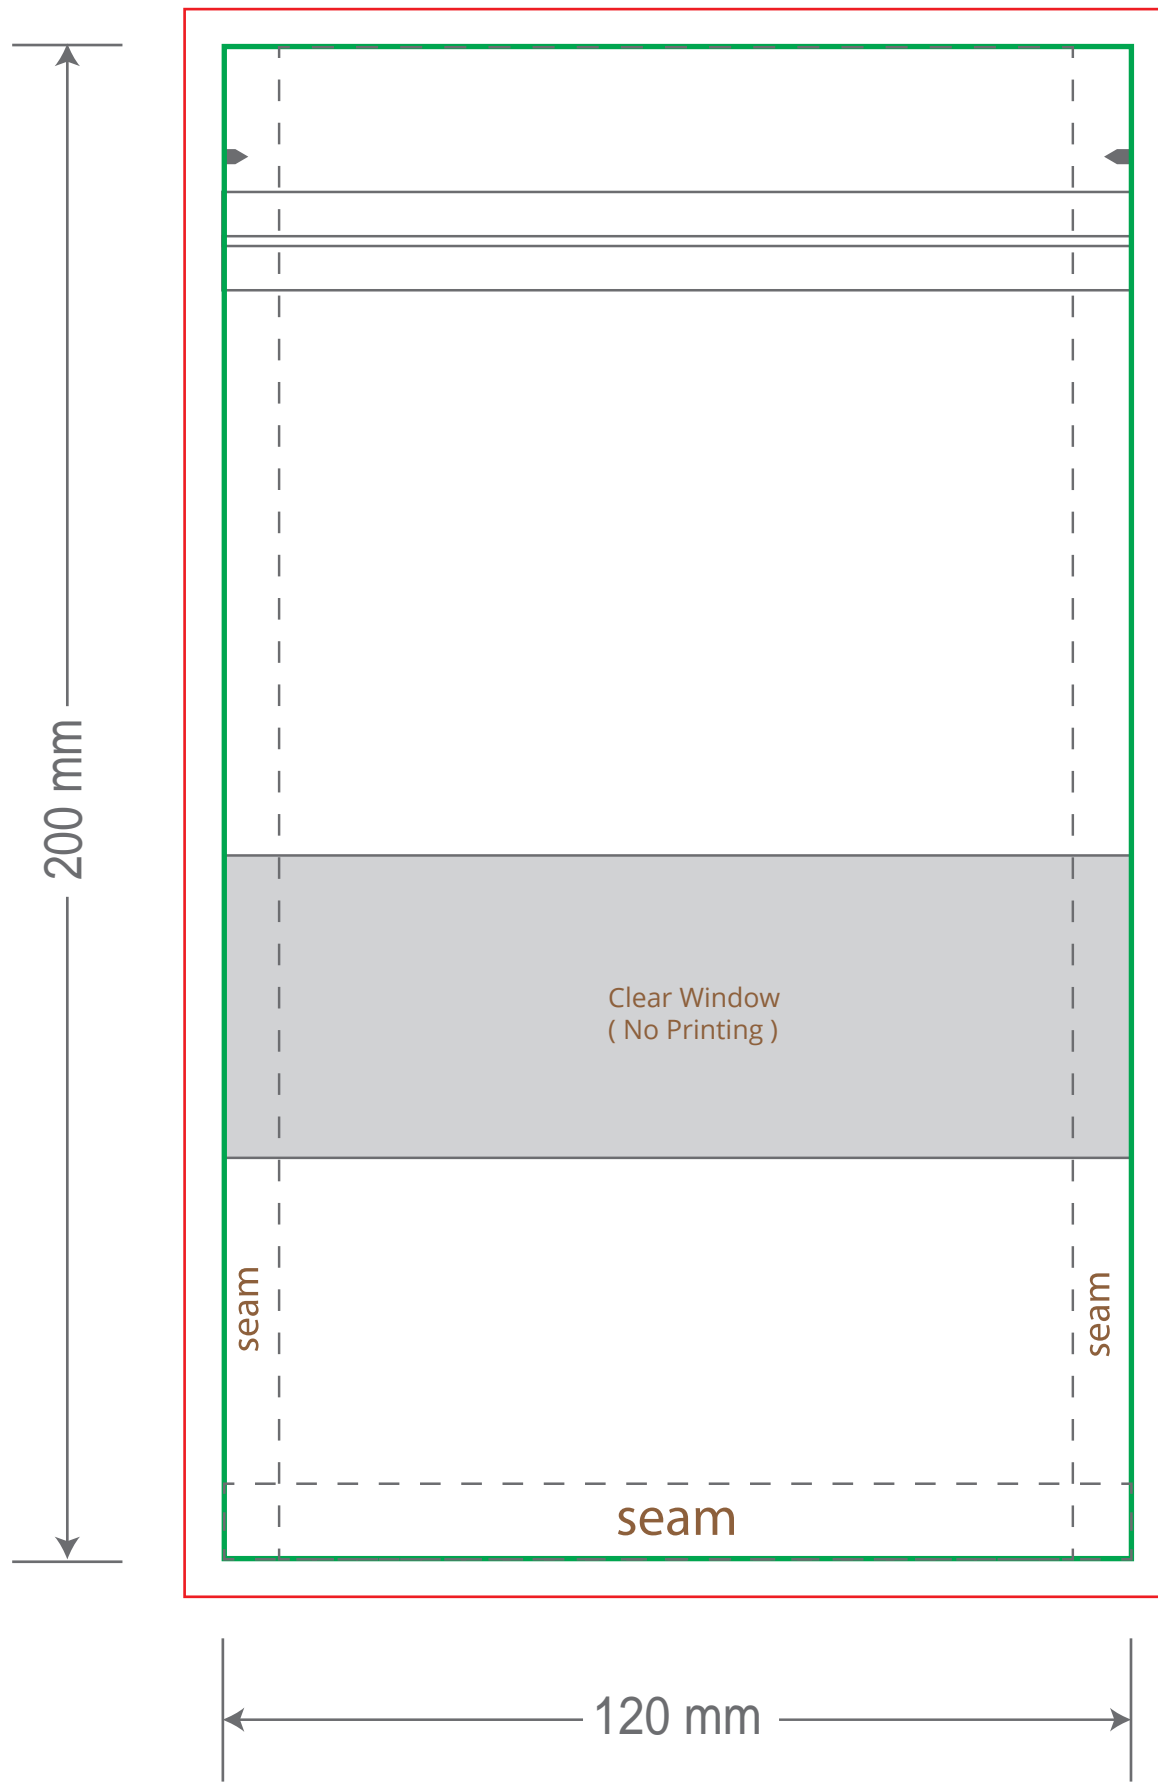

Front

Back

Green area is the bag area can with printing, except the window area.

Red area is the bleed area, please extend your artwork outside the green area within the red area.