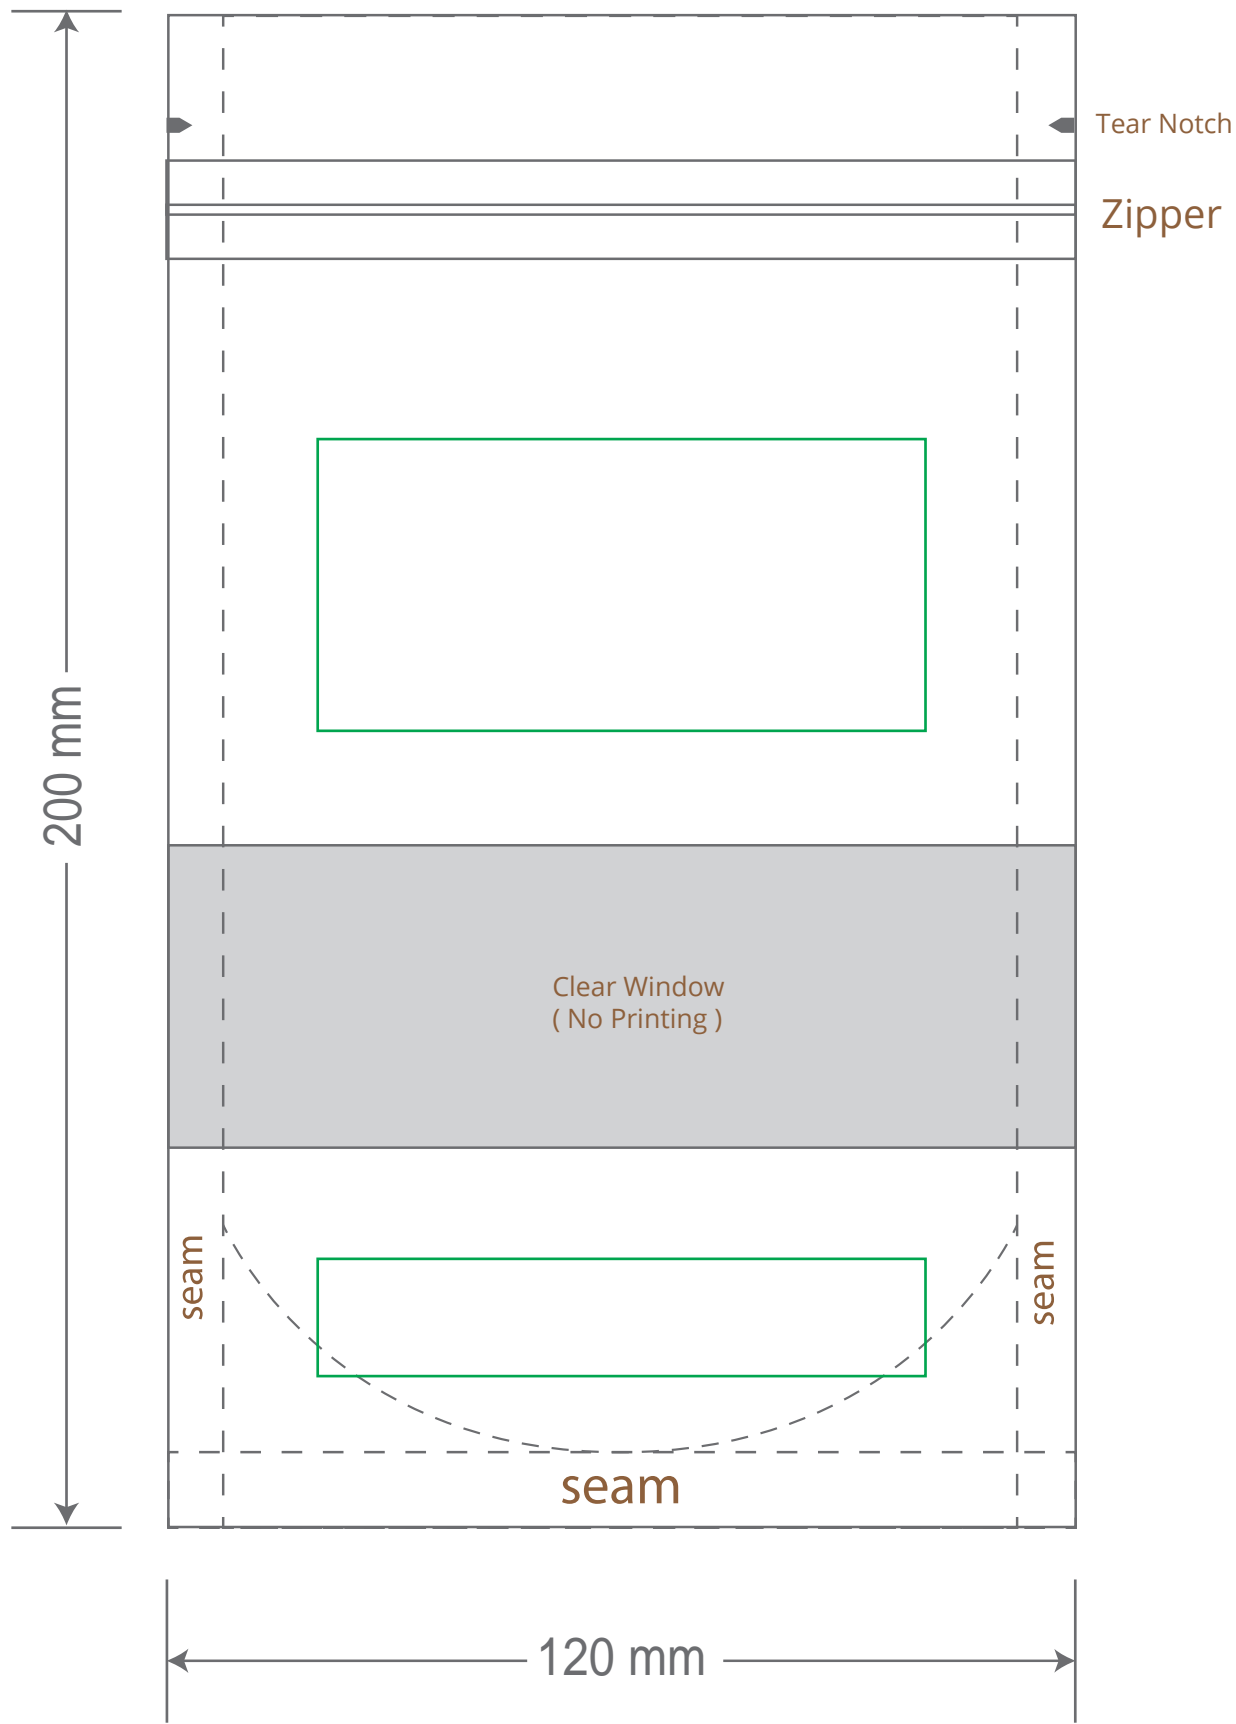

Front

Back

Green area is the bag area is the printing area, artwork with at most 2 colors for silkscreen printing.

Note: In Silkscreen printing Text font size must be bigger than 11pt can be clearly printed.