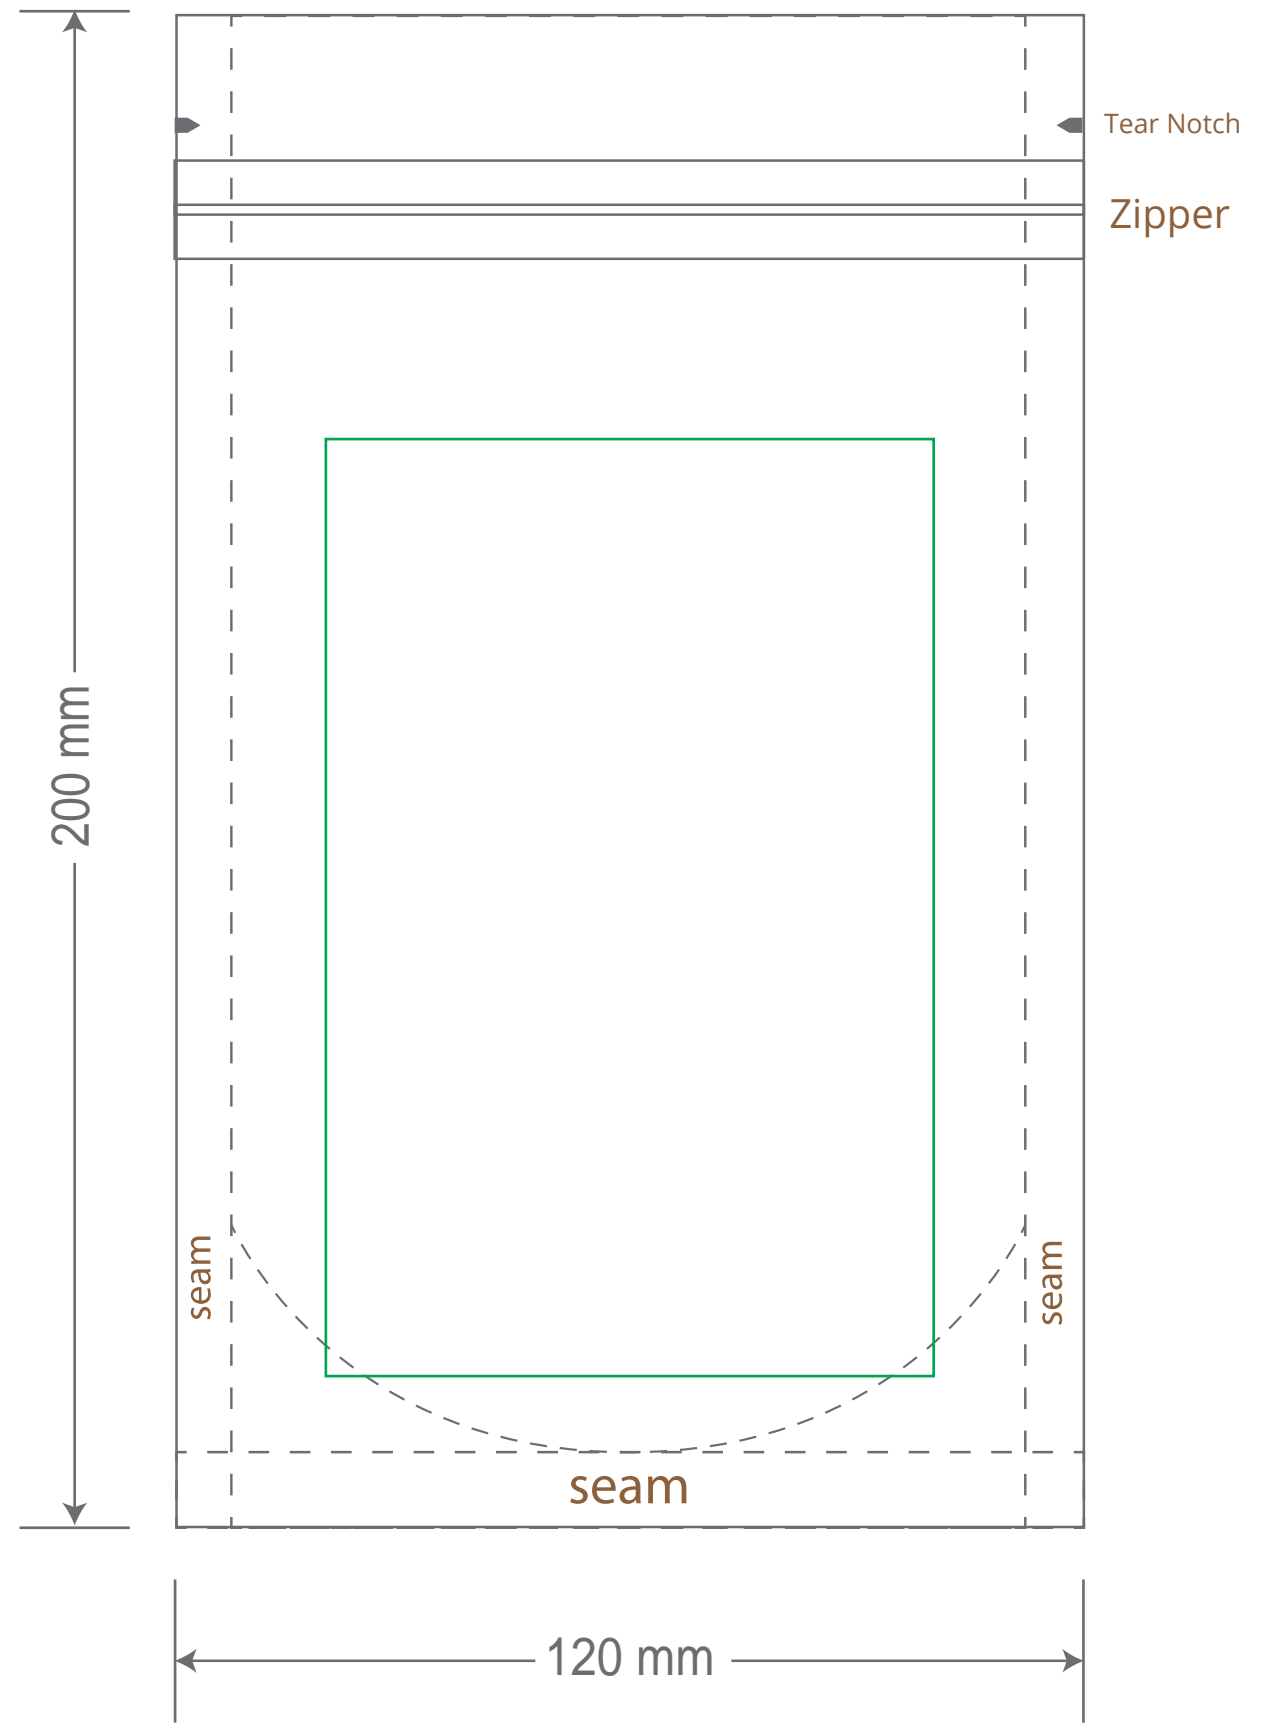

Front

Back

Green area is the bag area is the printing area, artwork with at most 2 colors for silkscreen printing.

Note: In Silkscreen printing Text font size must be bigger than 11pt can be clearly printed.