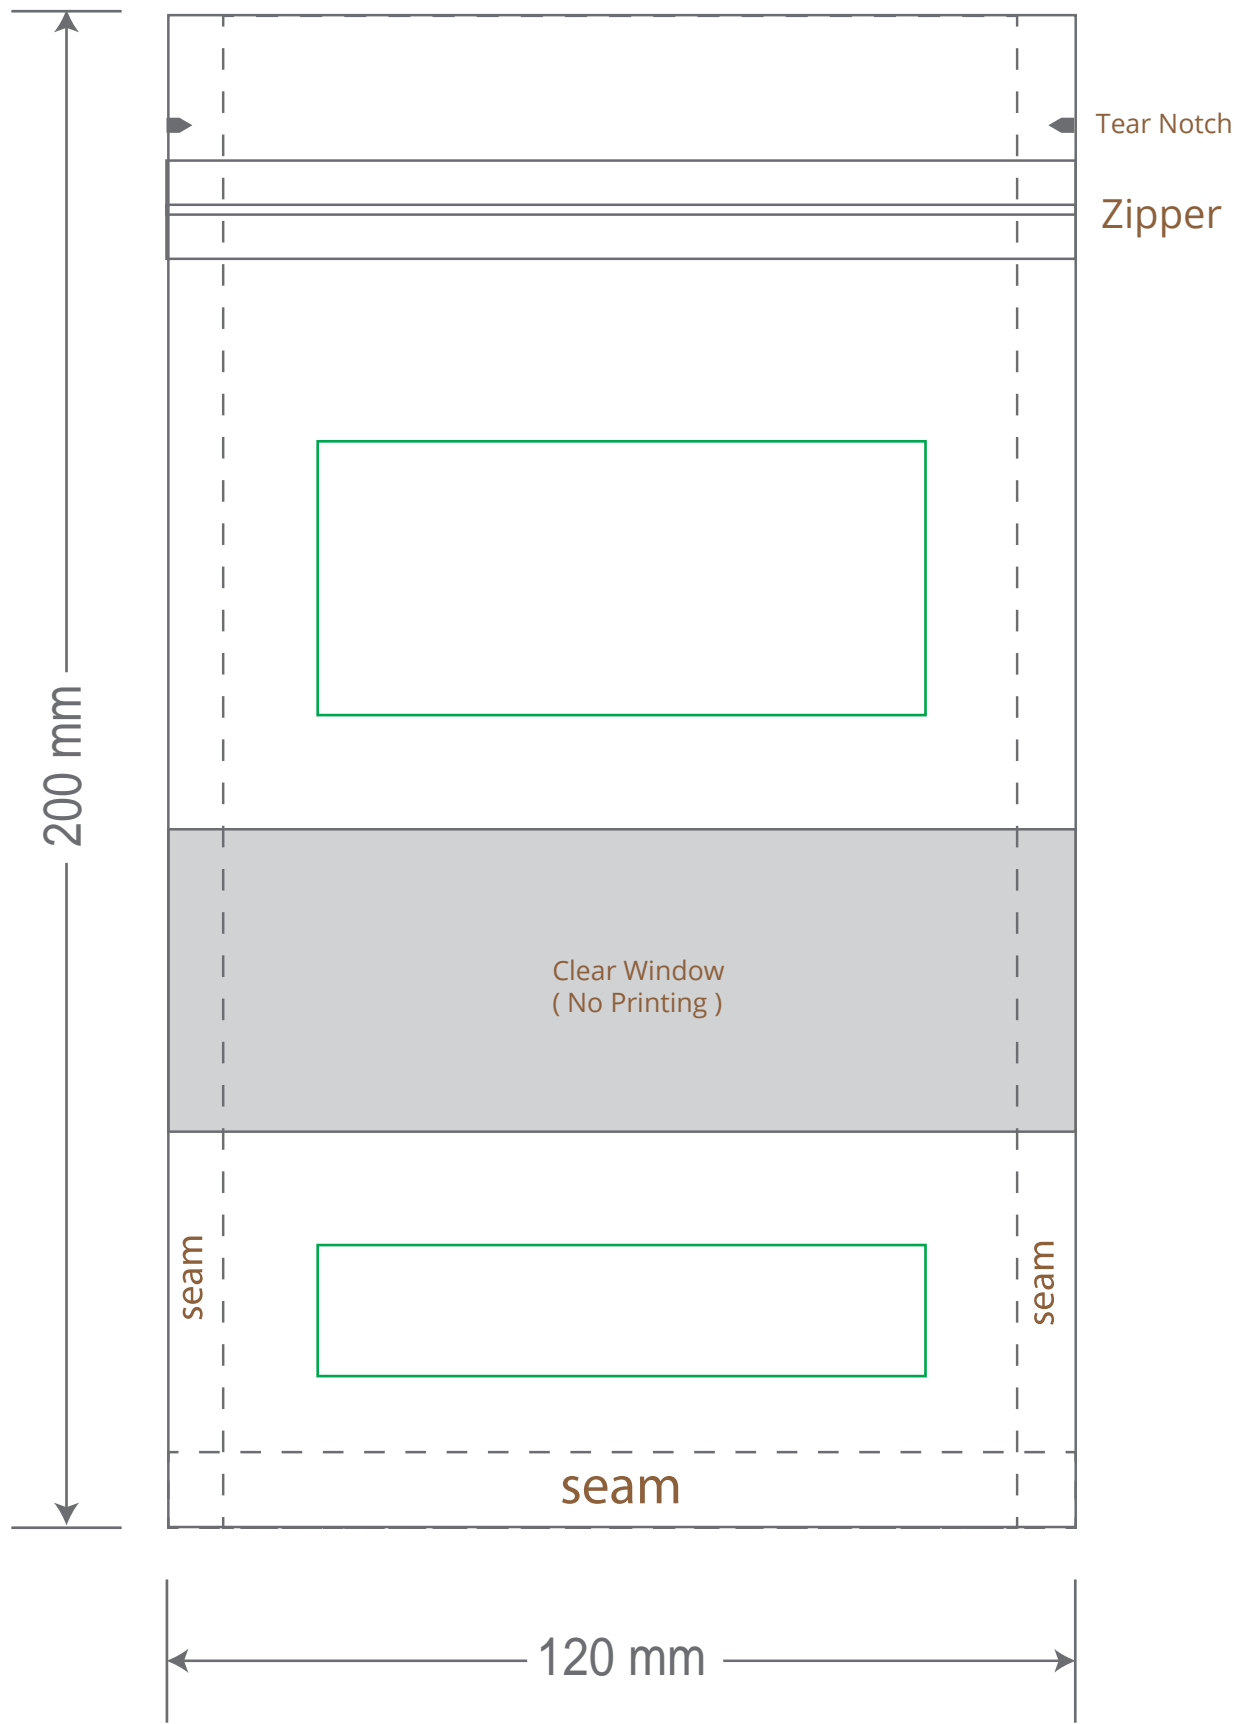

# Front

# Back

Green area is the bag area is the printing area, artwork with at most 2 colors for silkscreen printing.

Note: In Silkscreen printing Text font size must be bigger than 11pt can be clearly printed.