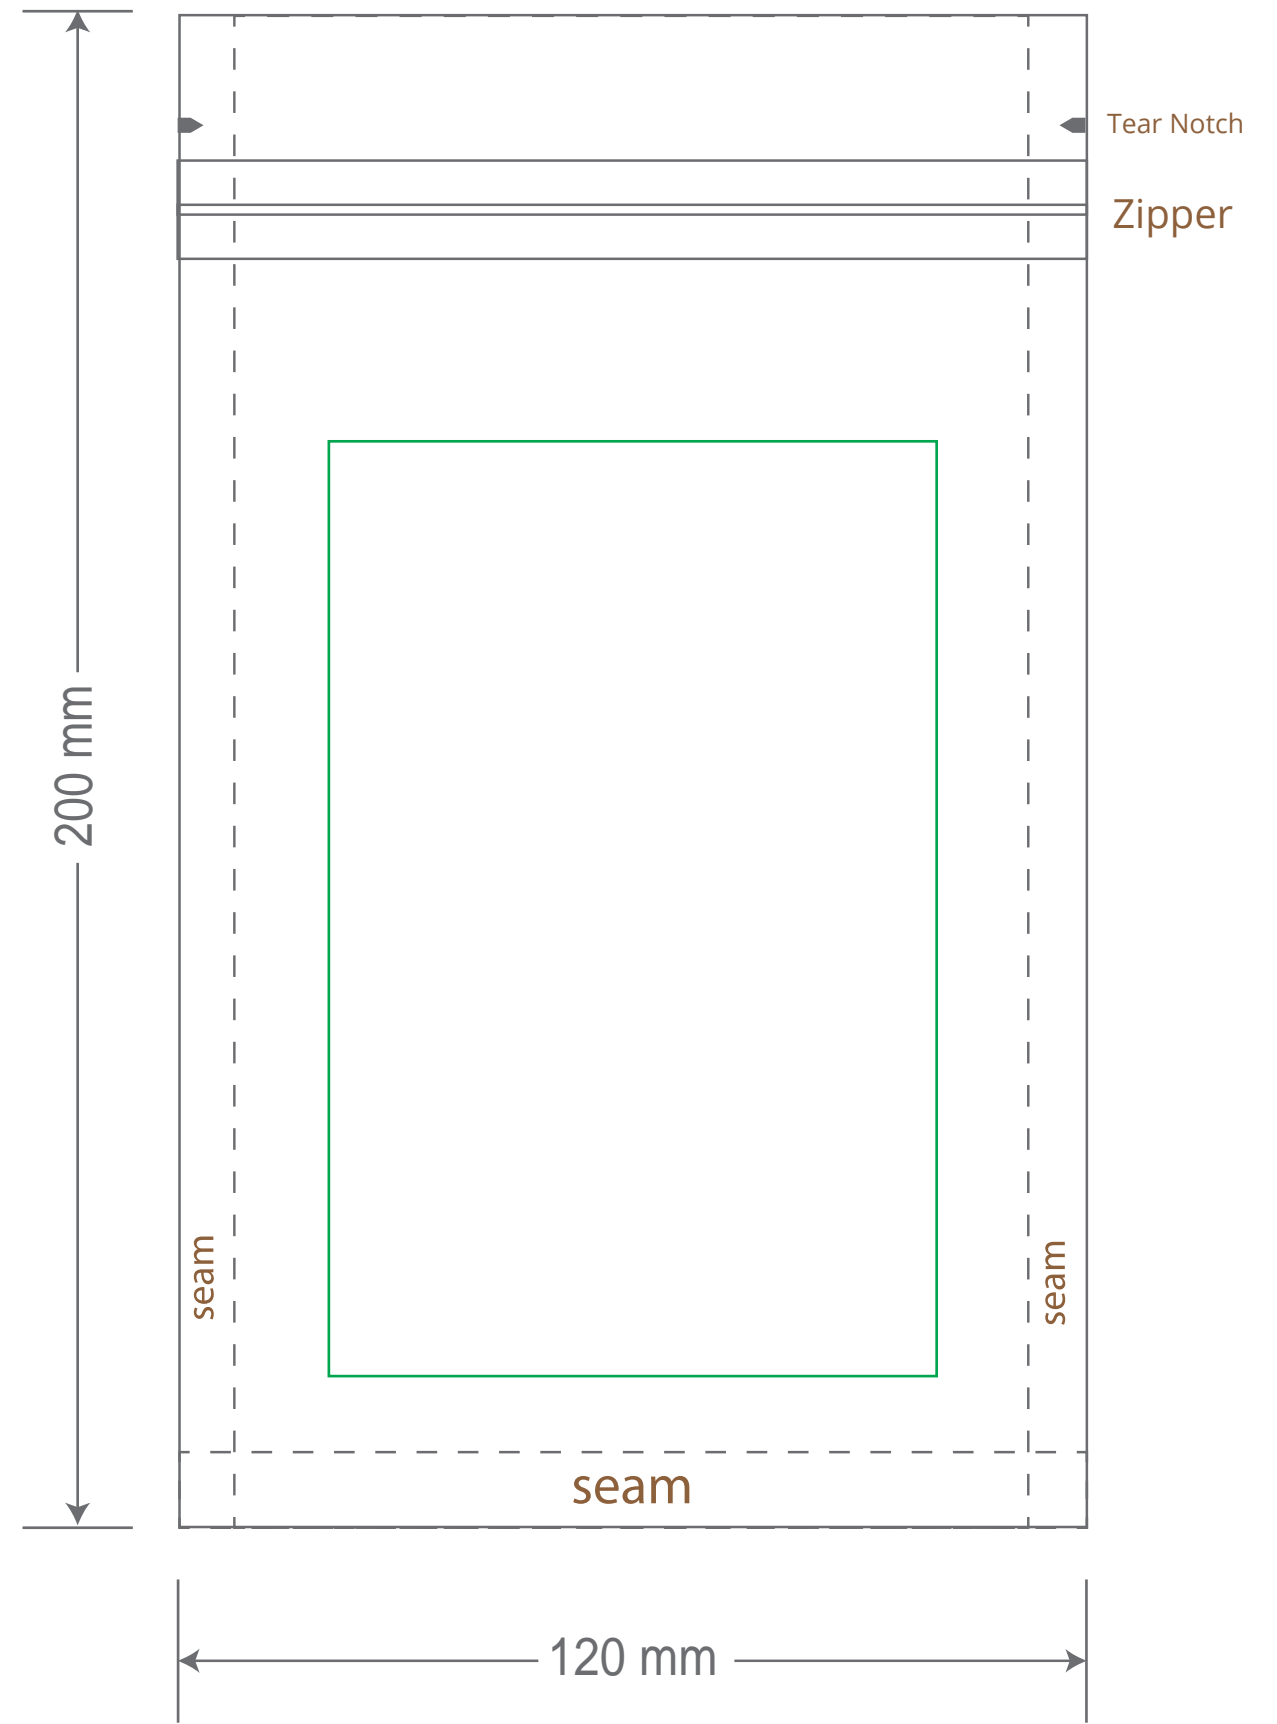

# Front

# Back

Green area is the bag area is the printing area, artwork with at most 2 colors for silkscreen printing.

Note: In Silkscreen printing Text font size must be bigger than 11pt can be clearly printed.