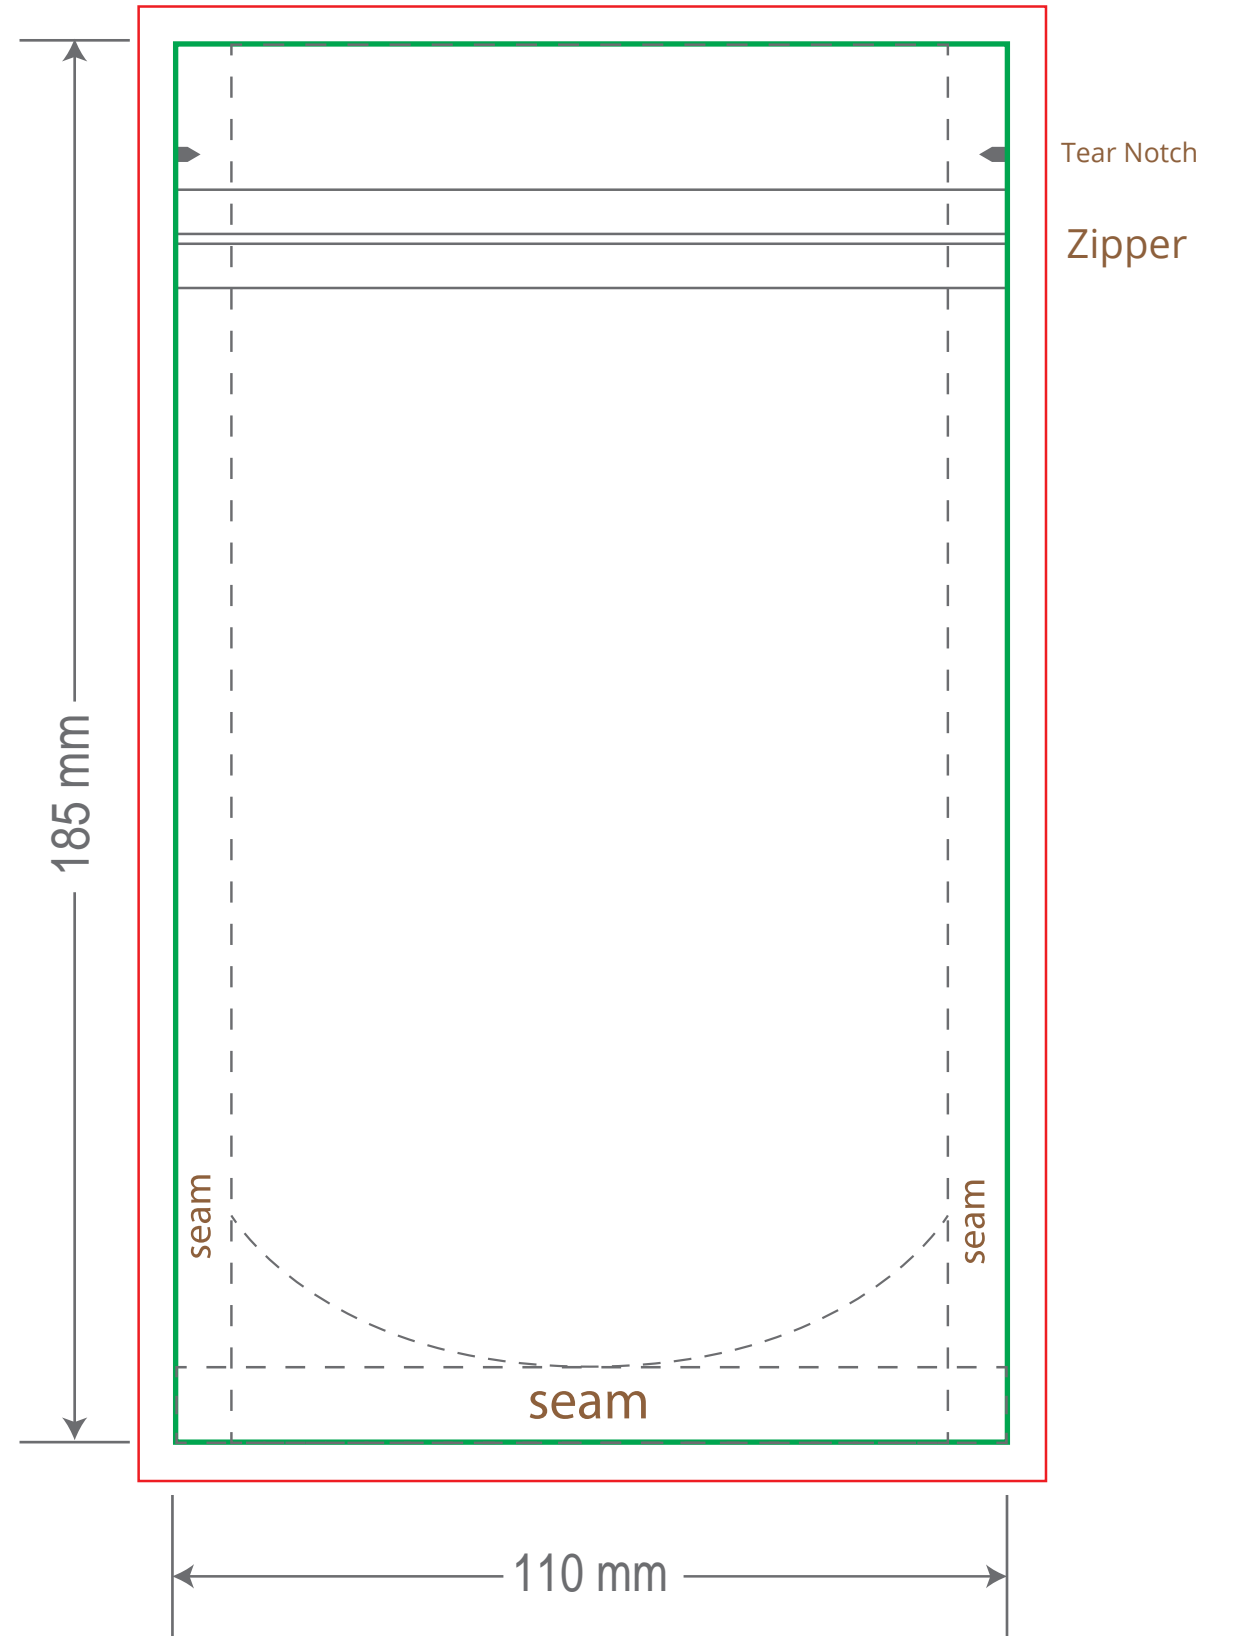

Front

Back

Green area is the bag area can with printing, except the window area.

Red area is the bleed area, please extend your artwork outside the green area within the red area.