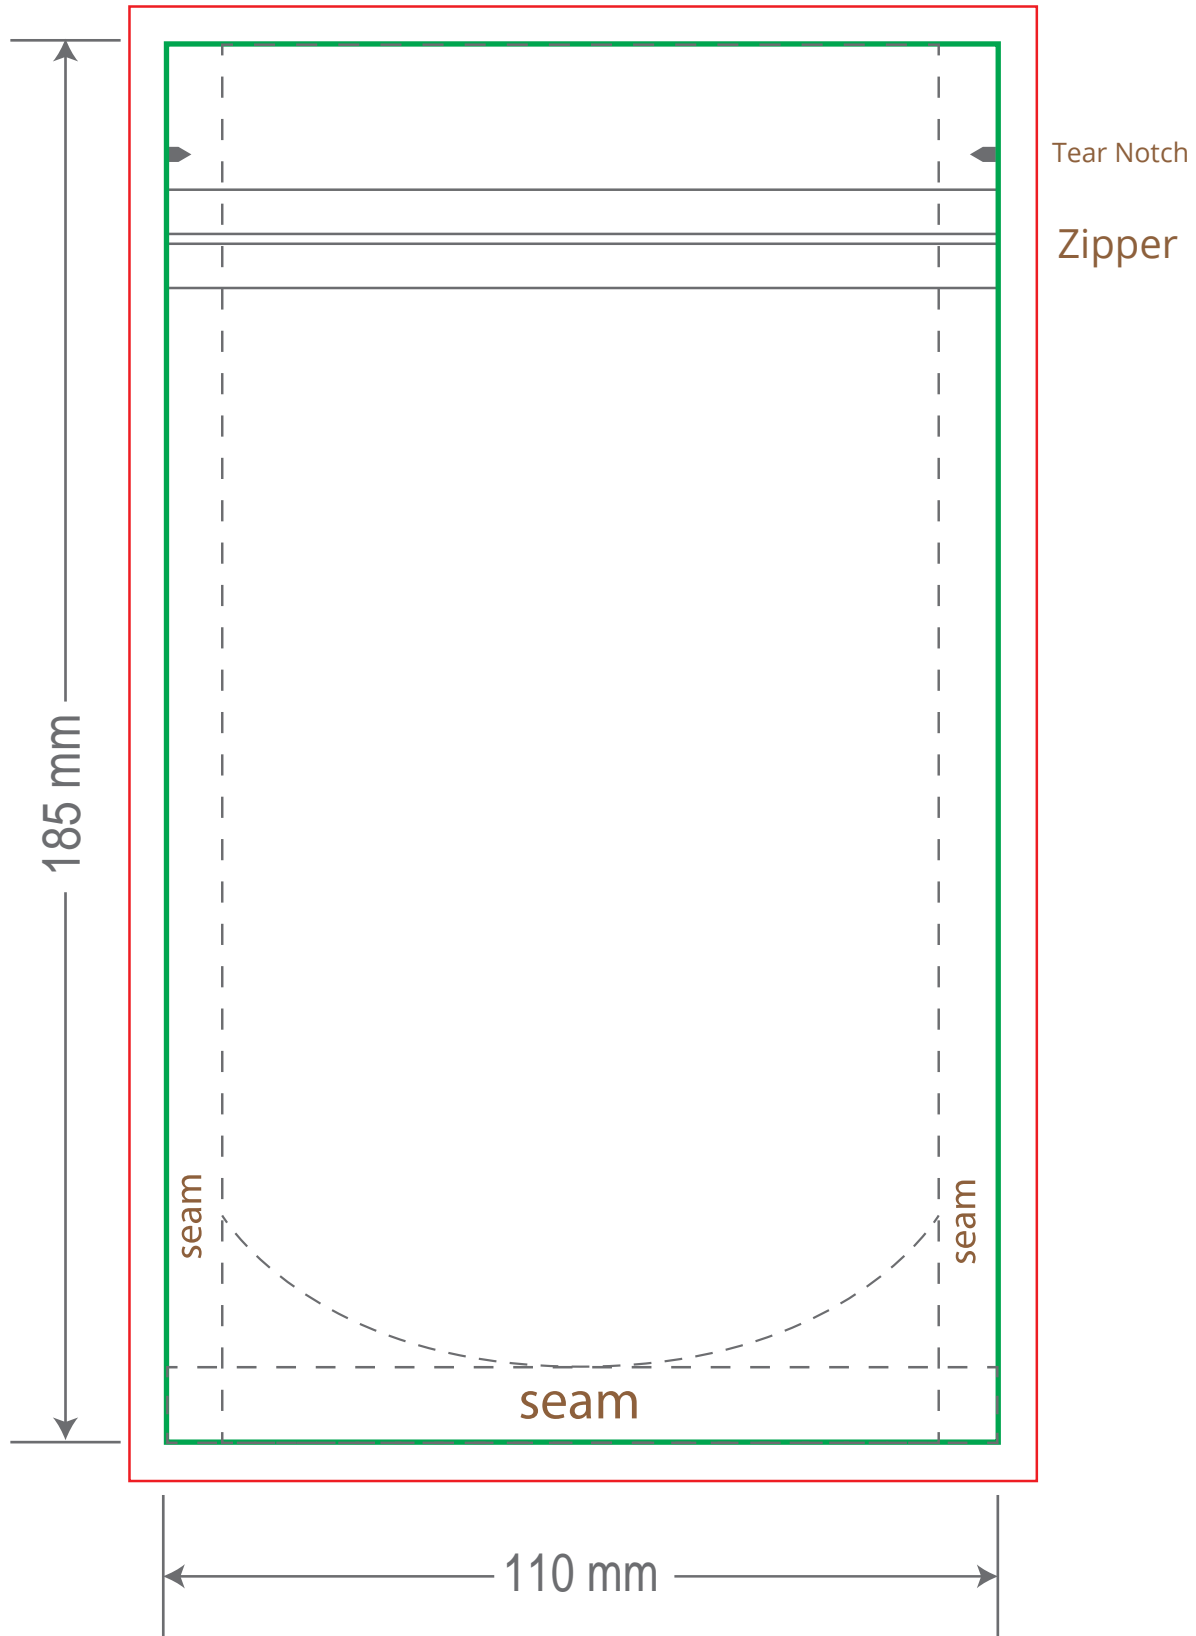

Front

Back

Green area is the bag area can with printing, except the window area.

Red area is the bleed area, please extend your artwork outside the green area within the red area.