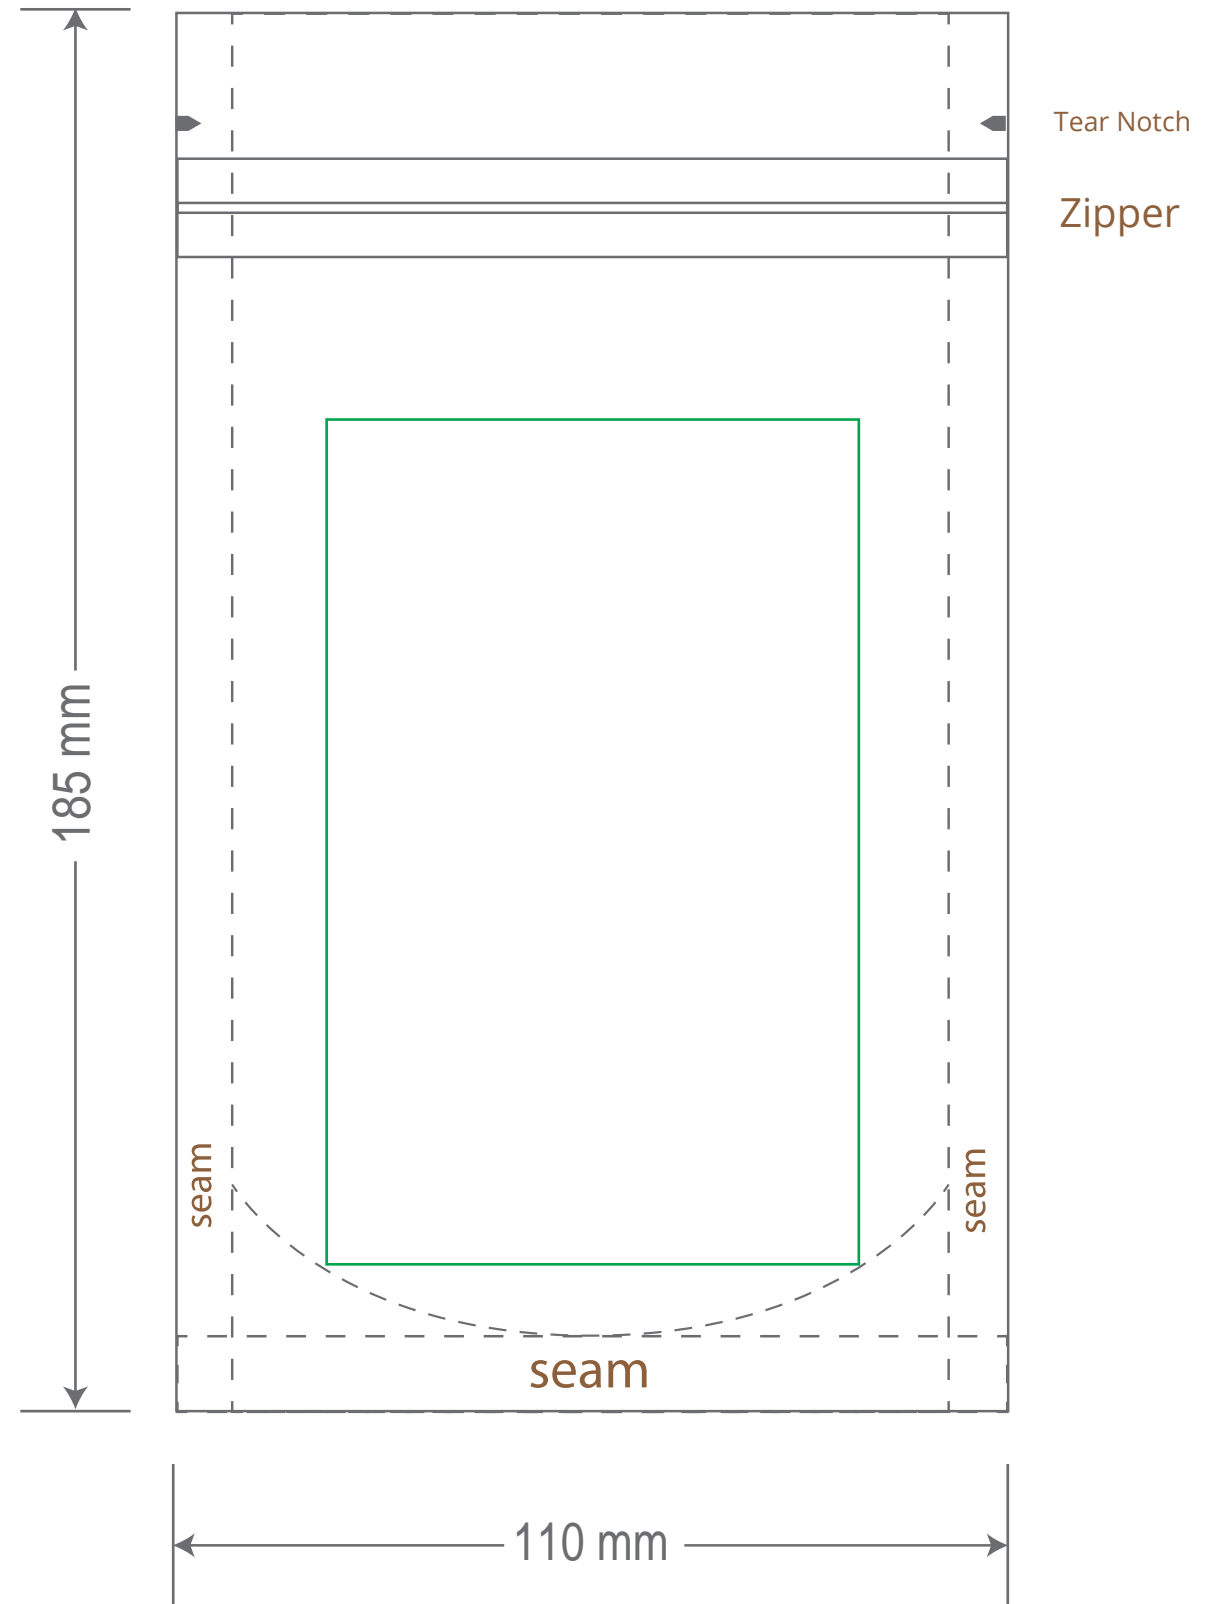

Front

Back

Green area is the bag area is the printing area, artwork with at most 2 colors for silkscreen printing.

Note: In Silkscreen printing Text font size must be bigger than 11pt can be clearly printed.