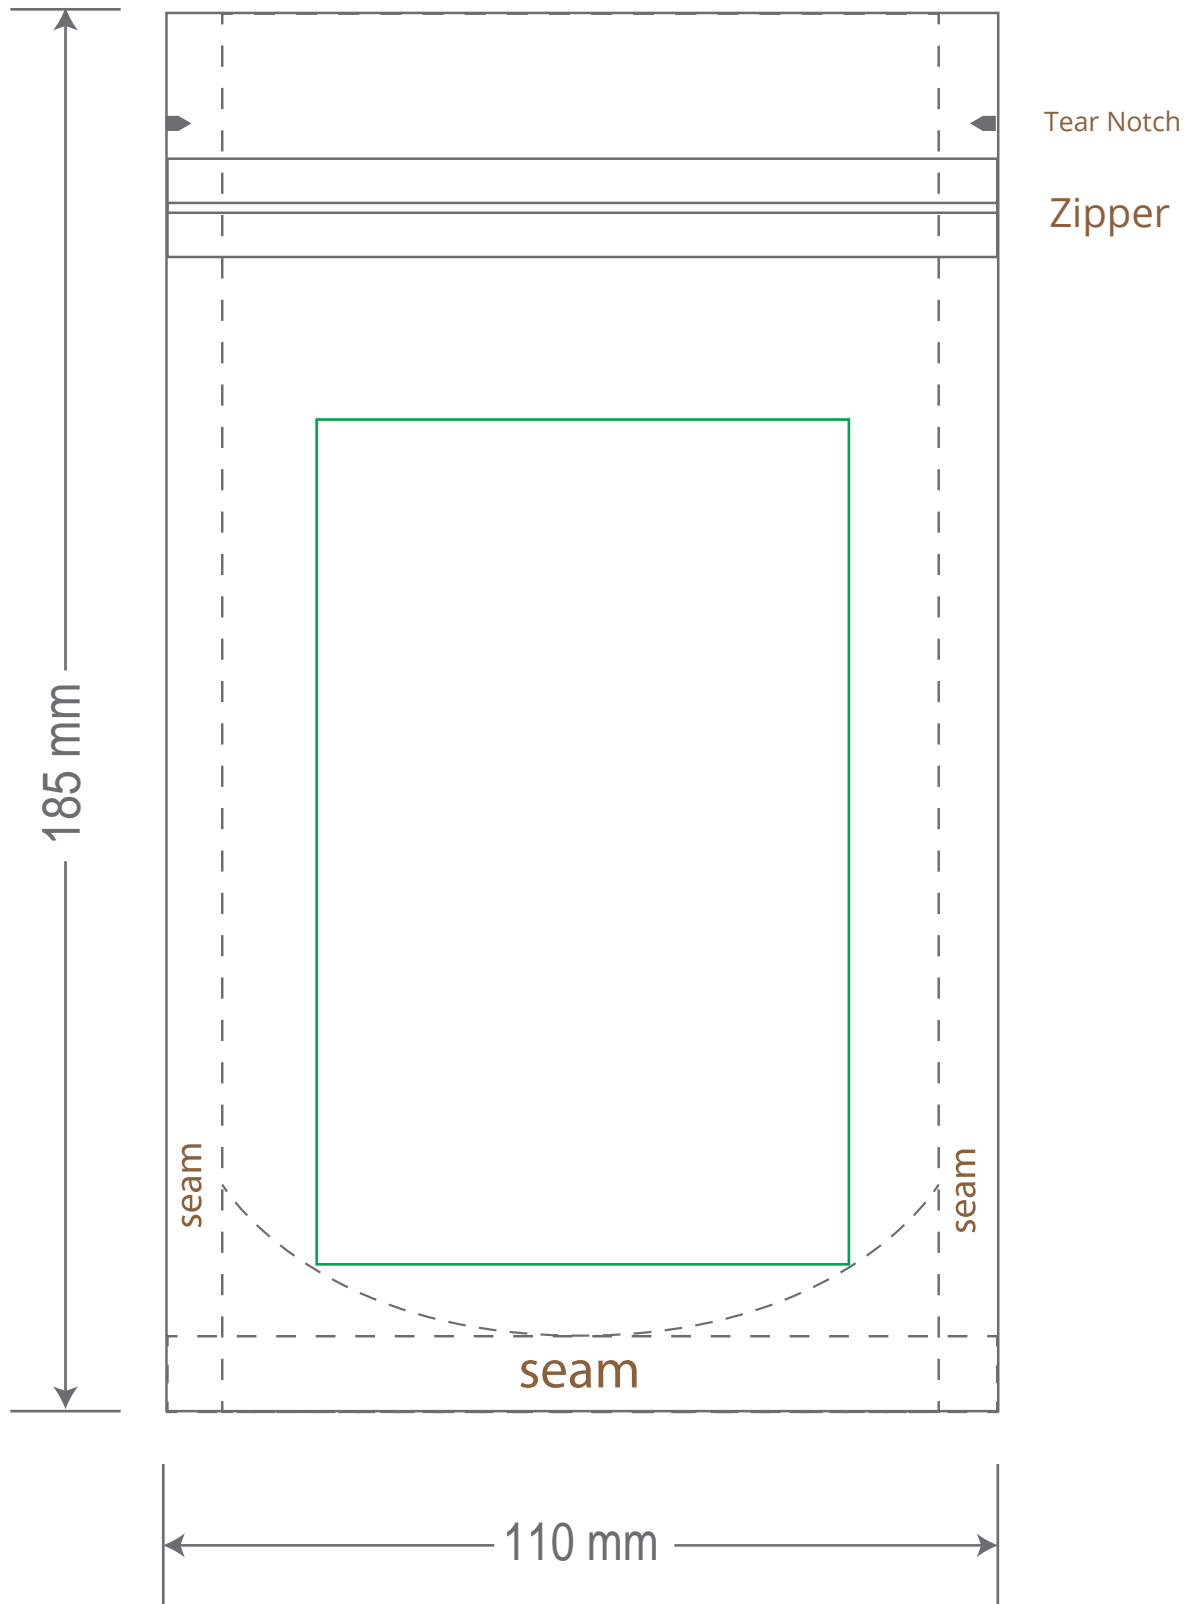

Front

Back

Green area is the bag area is the printing area, artwork with at most 2 colors for silkscreen printing.

Note: In Silkscreen printing Text font size must be bigger than 11pt can be clearly printed.