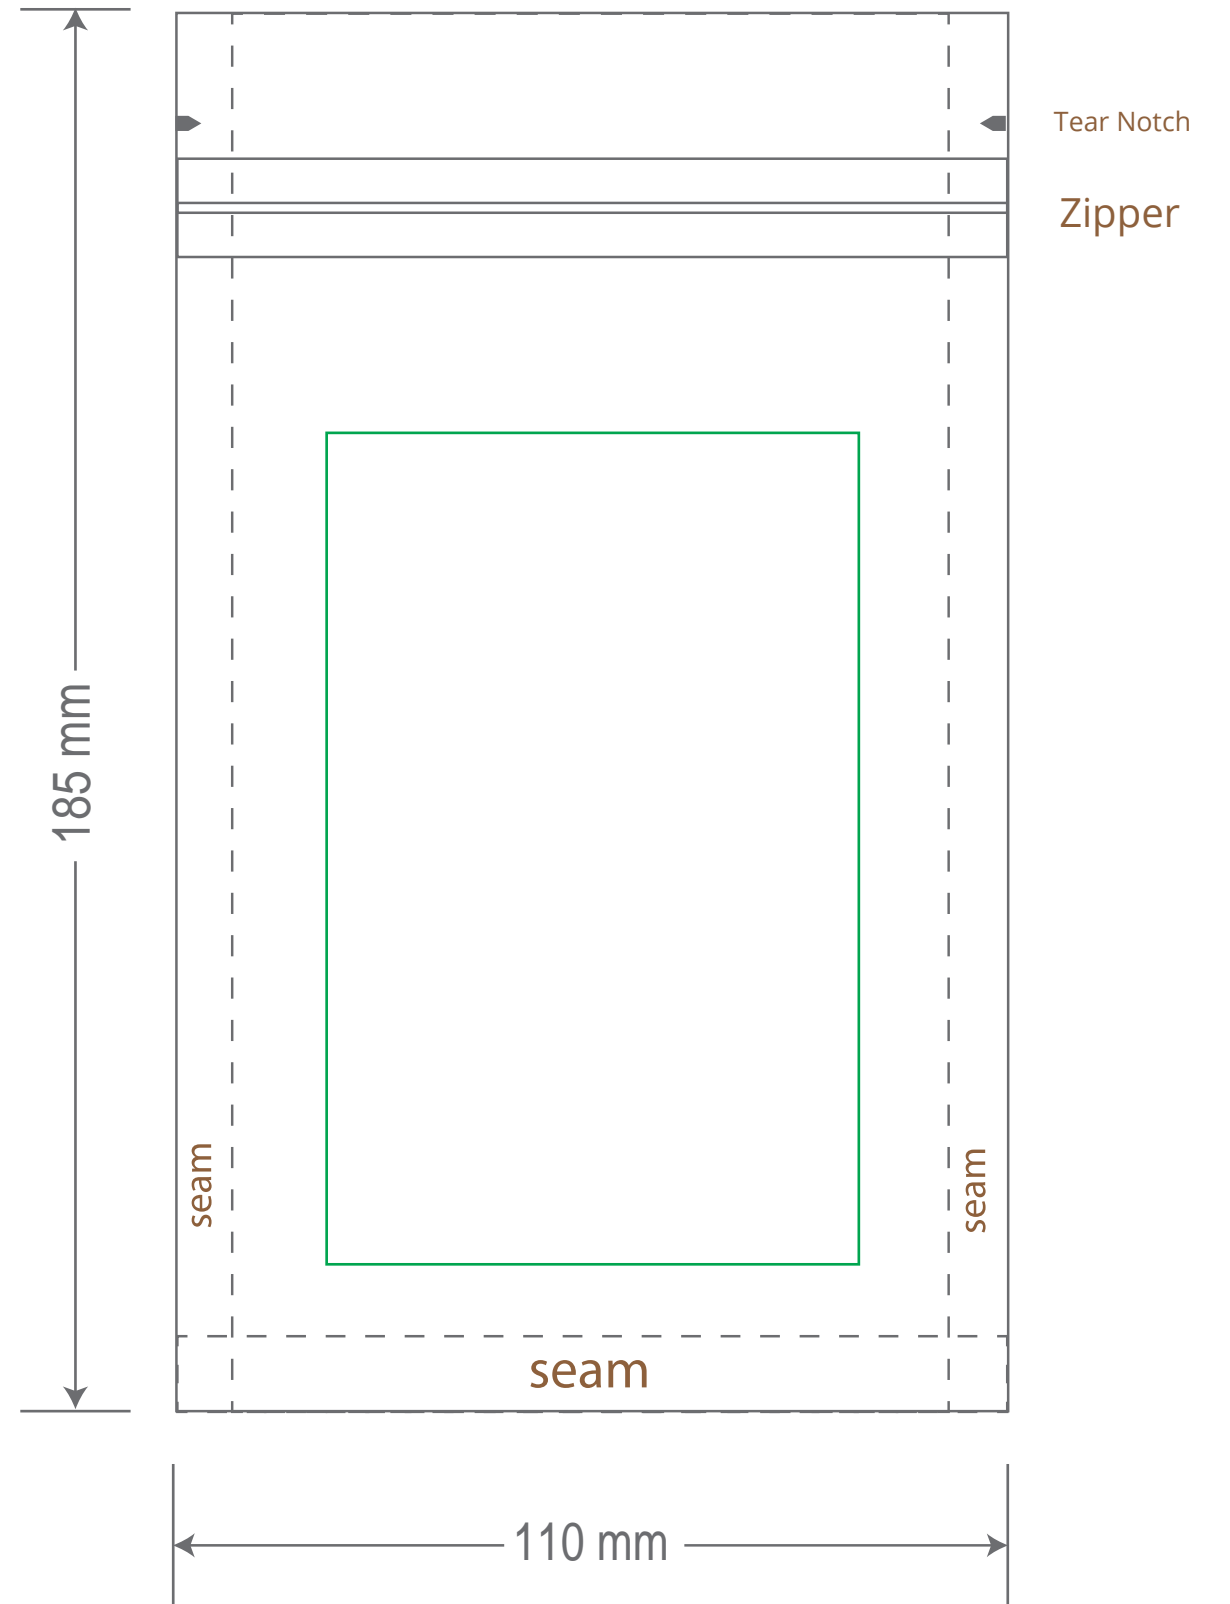

Front

Back

Green area is the bag area the printing area, artwork with at most 2 colors for silkscreen printing.

Note: In Silkscreen printing Text font size must be bigger than 11pt can be clearly printed.