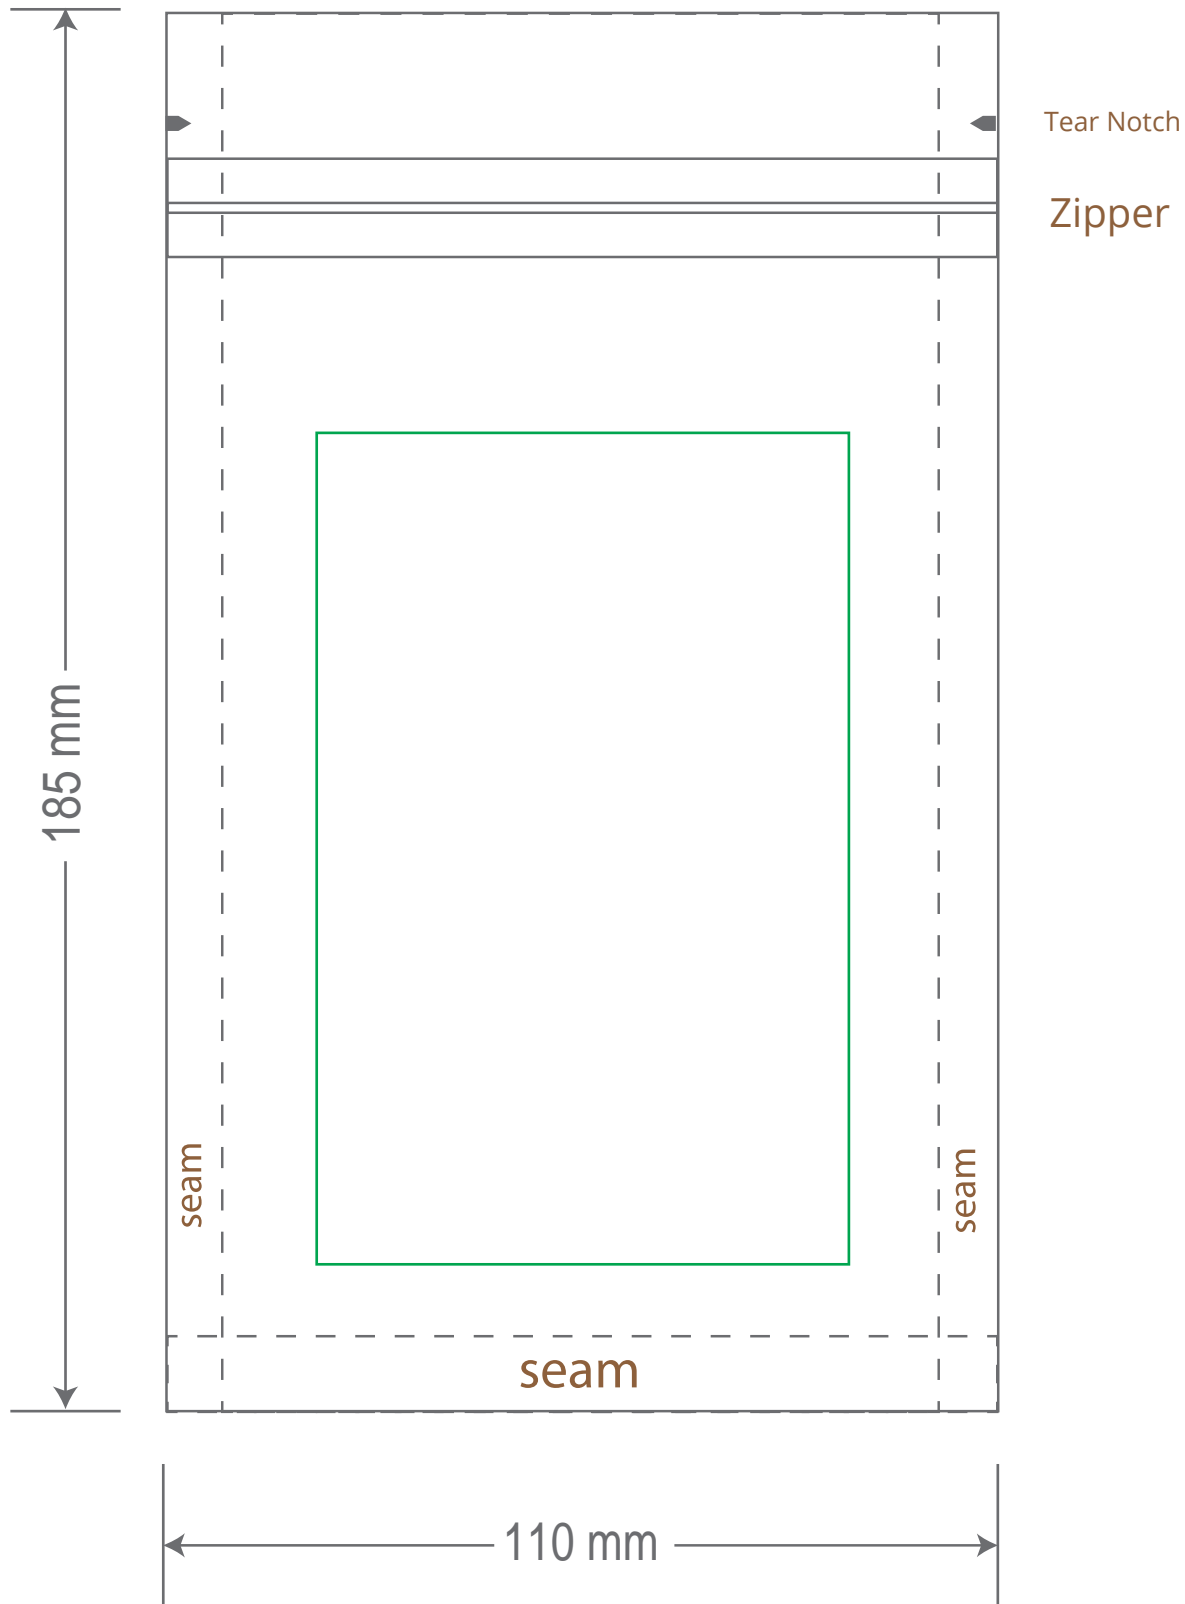

Front

Back

Green area is the bag area the printing area, artwork with at most 2 colors for silkscreen printing.

Note: In Silkscreen printing Text font size must be bigger than 11pt can be clearly printed.