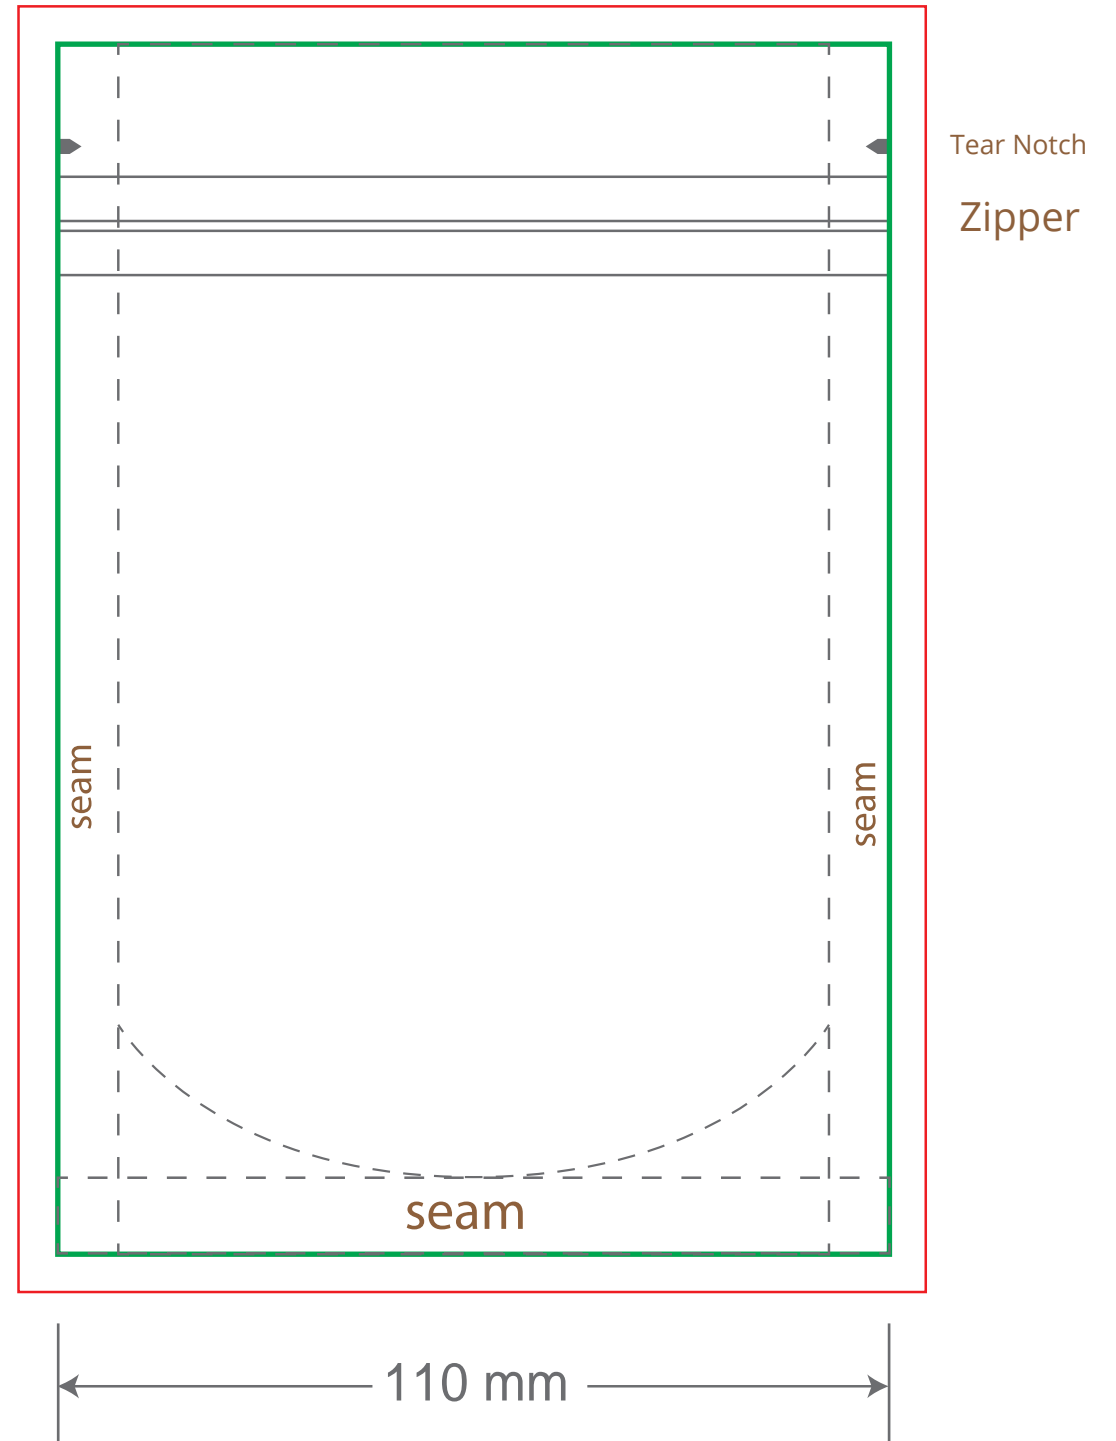

Front

Back

Green area is the bag area can with printing, except the window area.

Red area is the bleed area, please extend your artwork outside the green area within the red area.