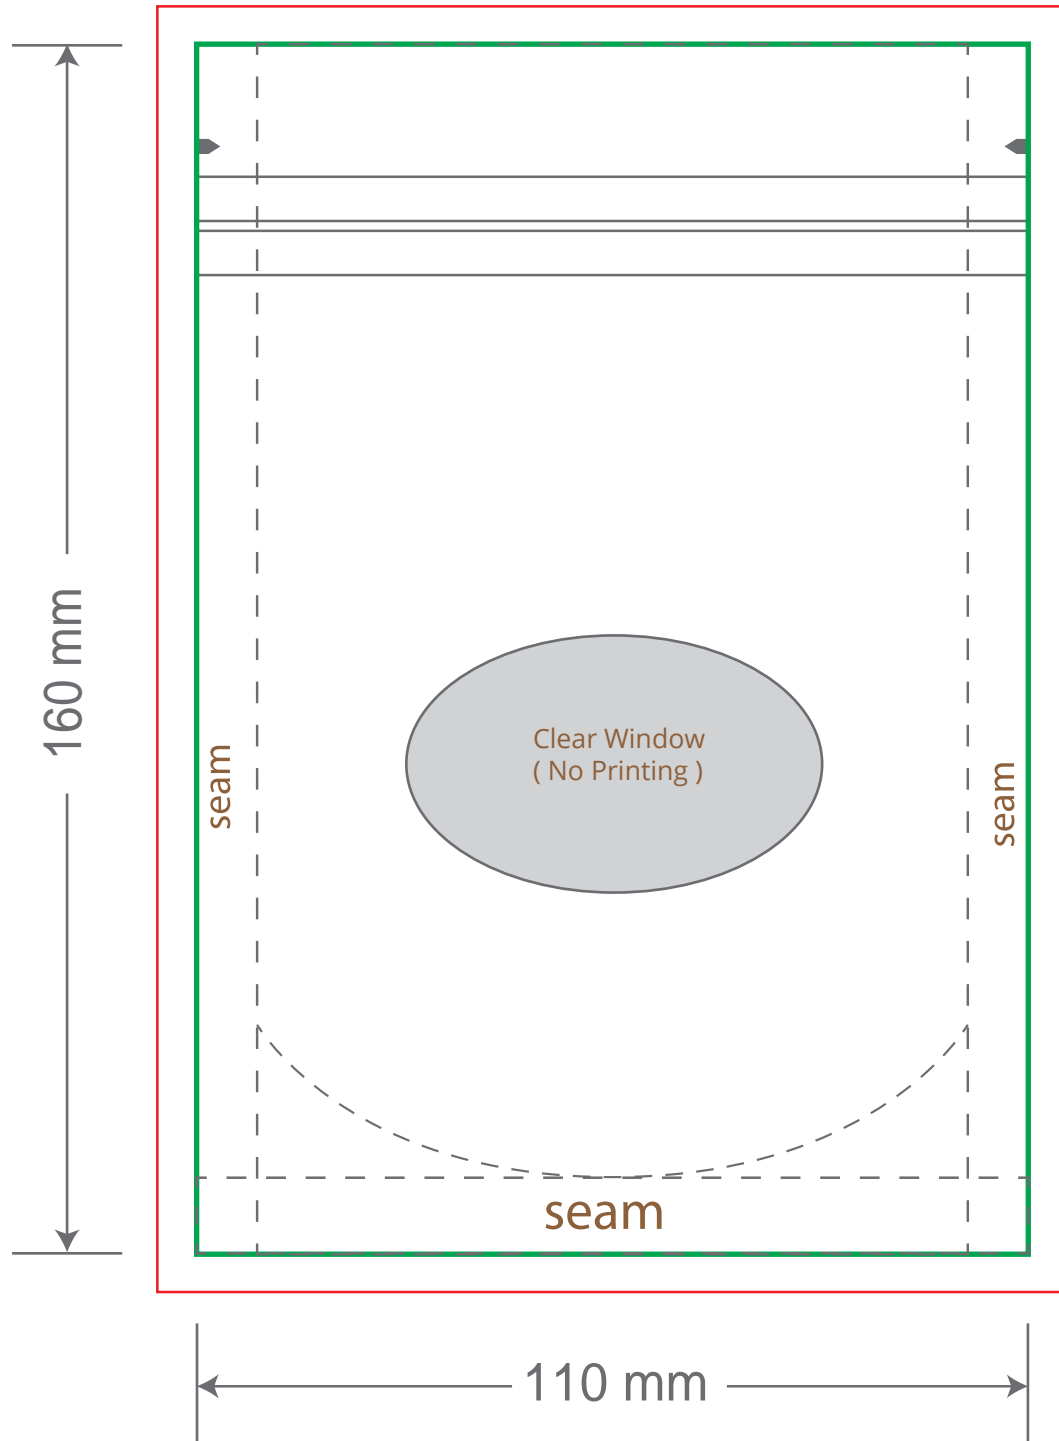

Front

Back

Green area is the bag area can with printing, except the window area.

Red area is the bleed area, please extend your artwork outside the green area within the red area.