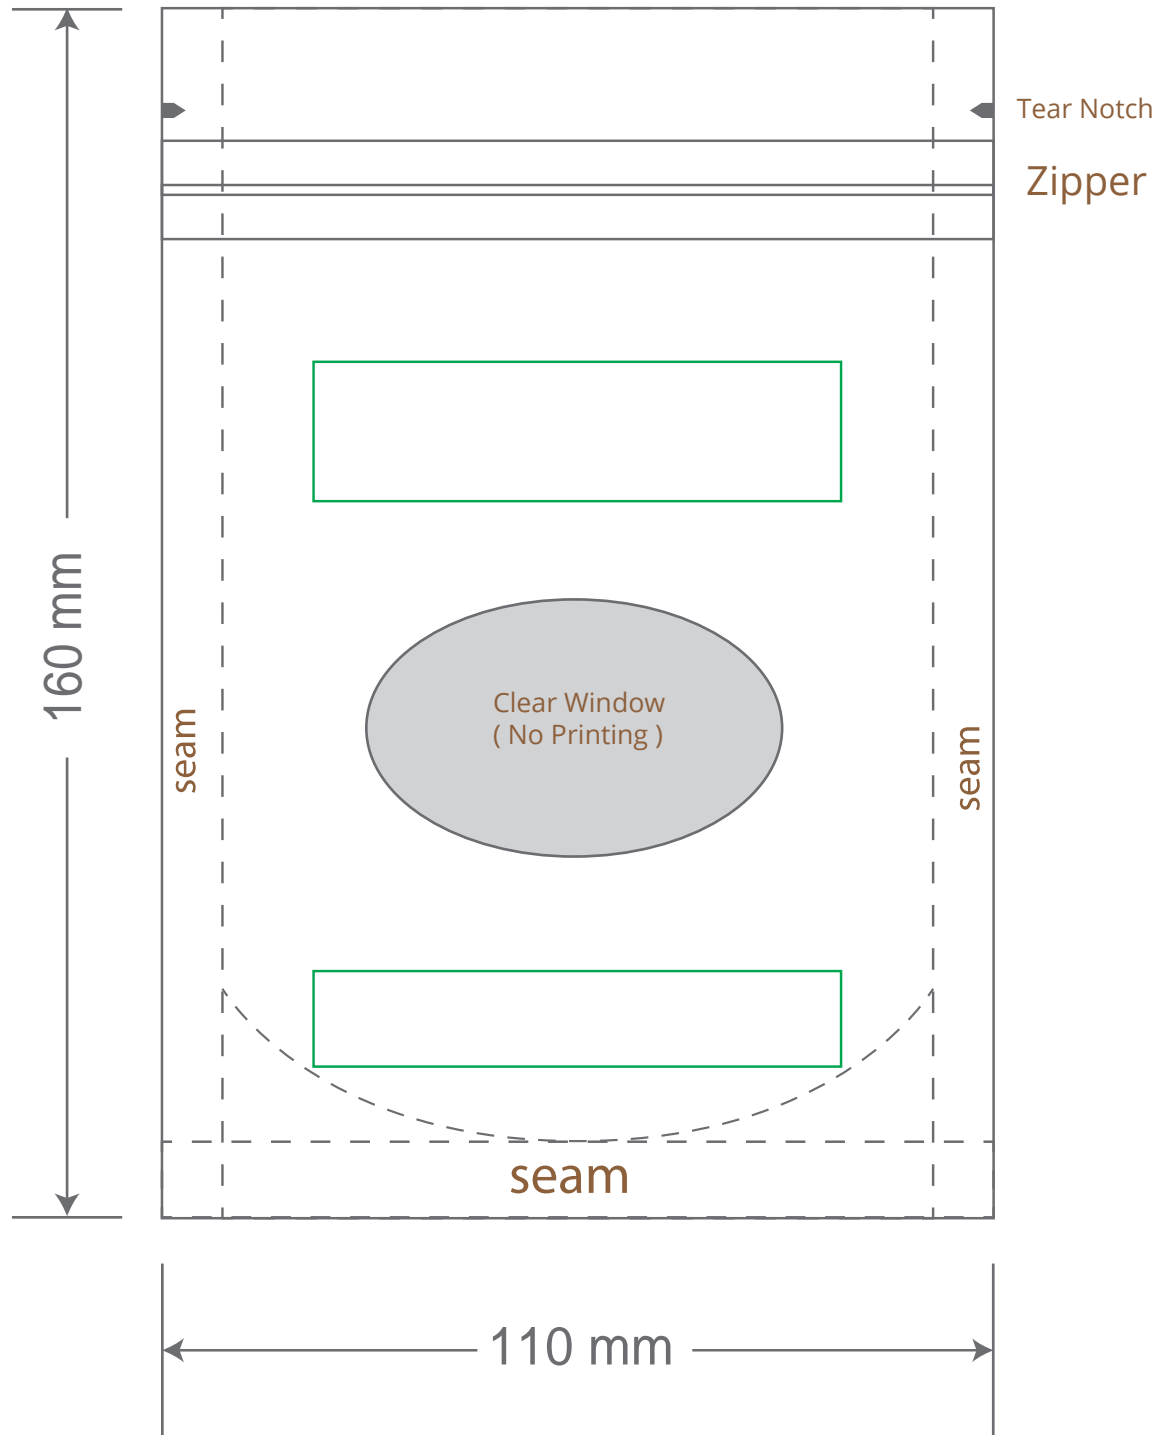

Front

Back

Green area is the bag area is the printing area, artwork with at most 2 colors for silkscreen printing.

Note: In Silkscreen printing Text font size must be bigger than 11pt can be clearly printed.