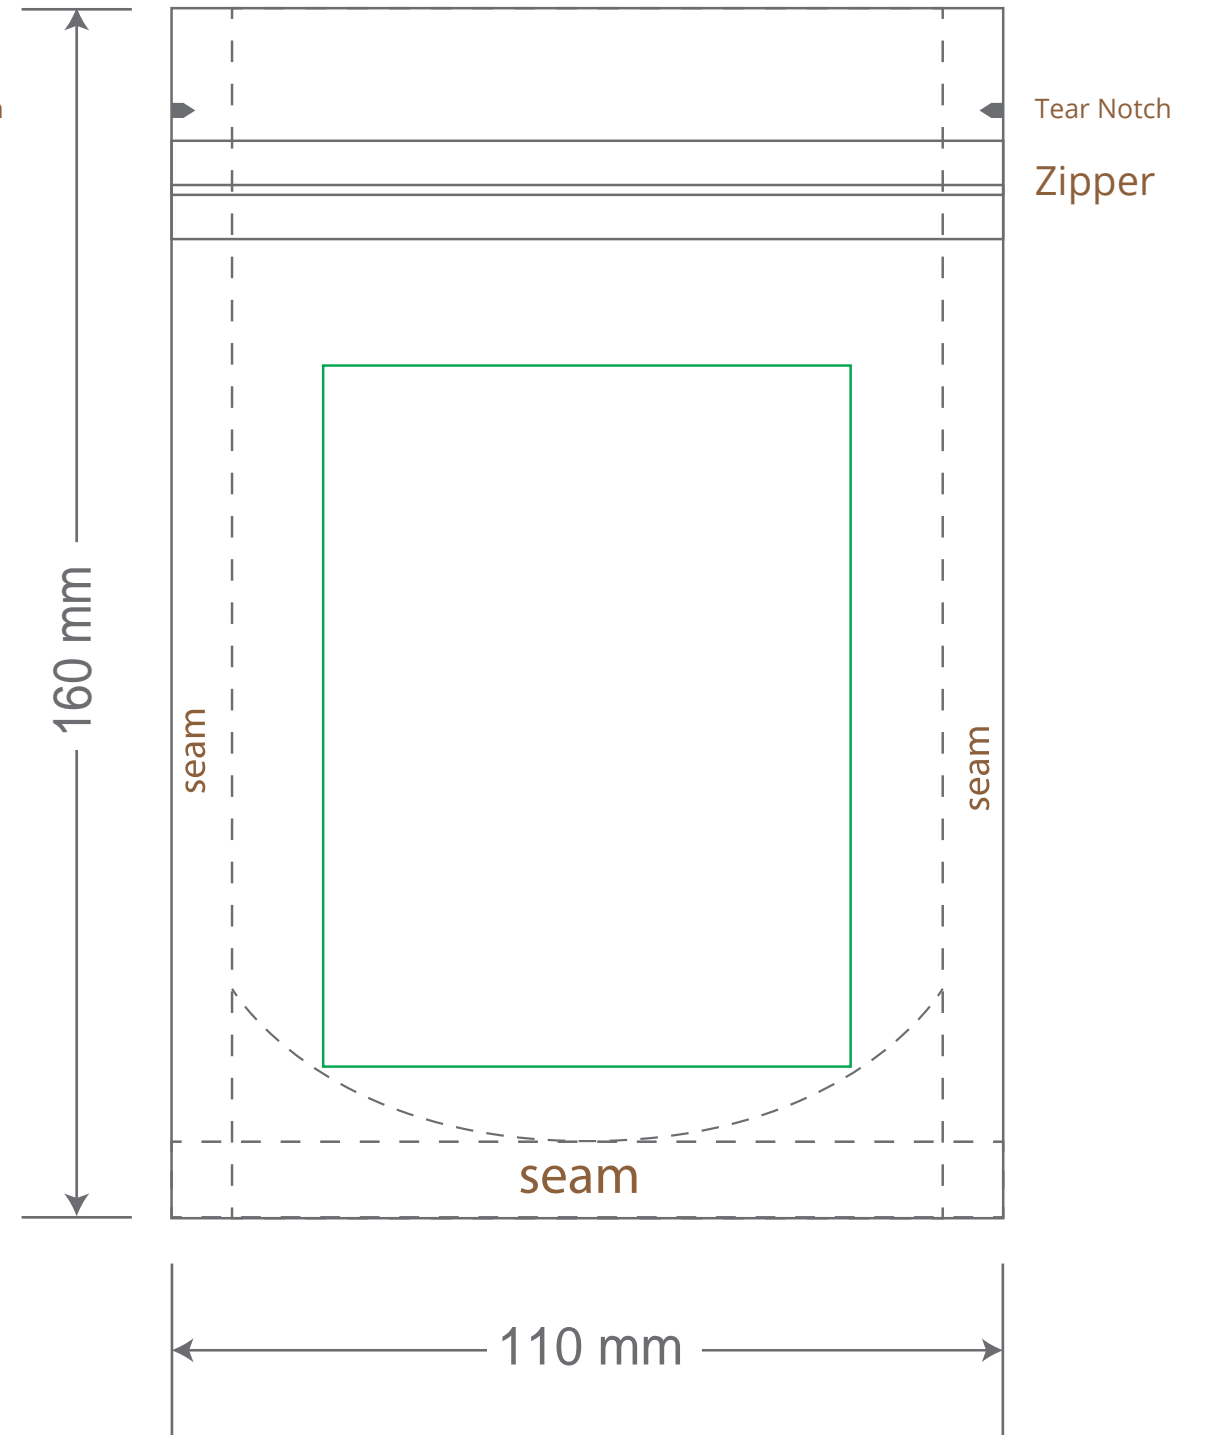

Front

Back

Green area is the bag area is the printing area, artwork with at most 2 colors for silkscreen printing.

Note: In Silkscreen printing Text font size must be bigger than 11pt can be clearly printed.