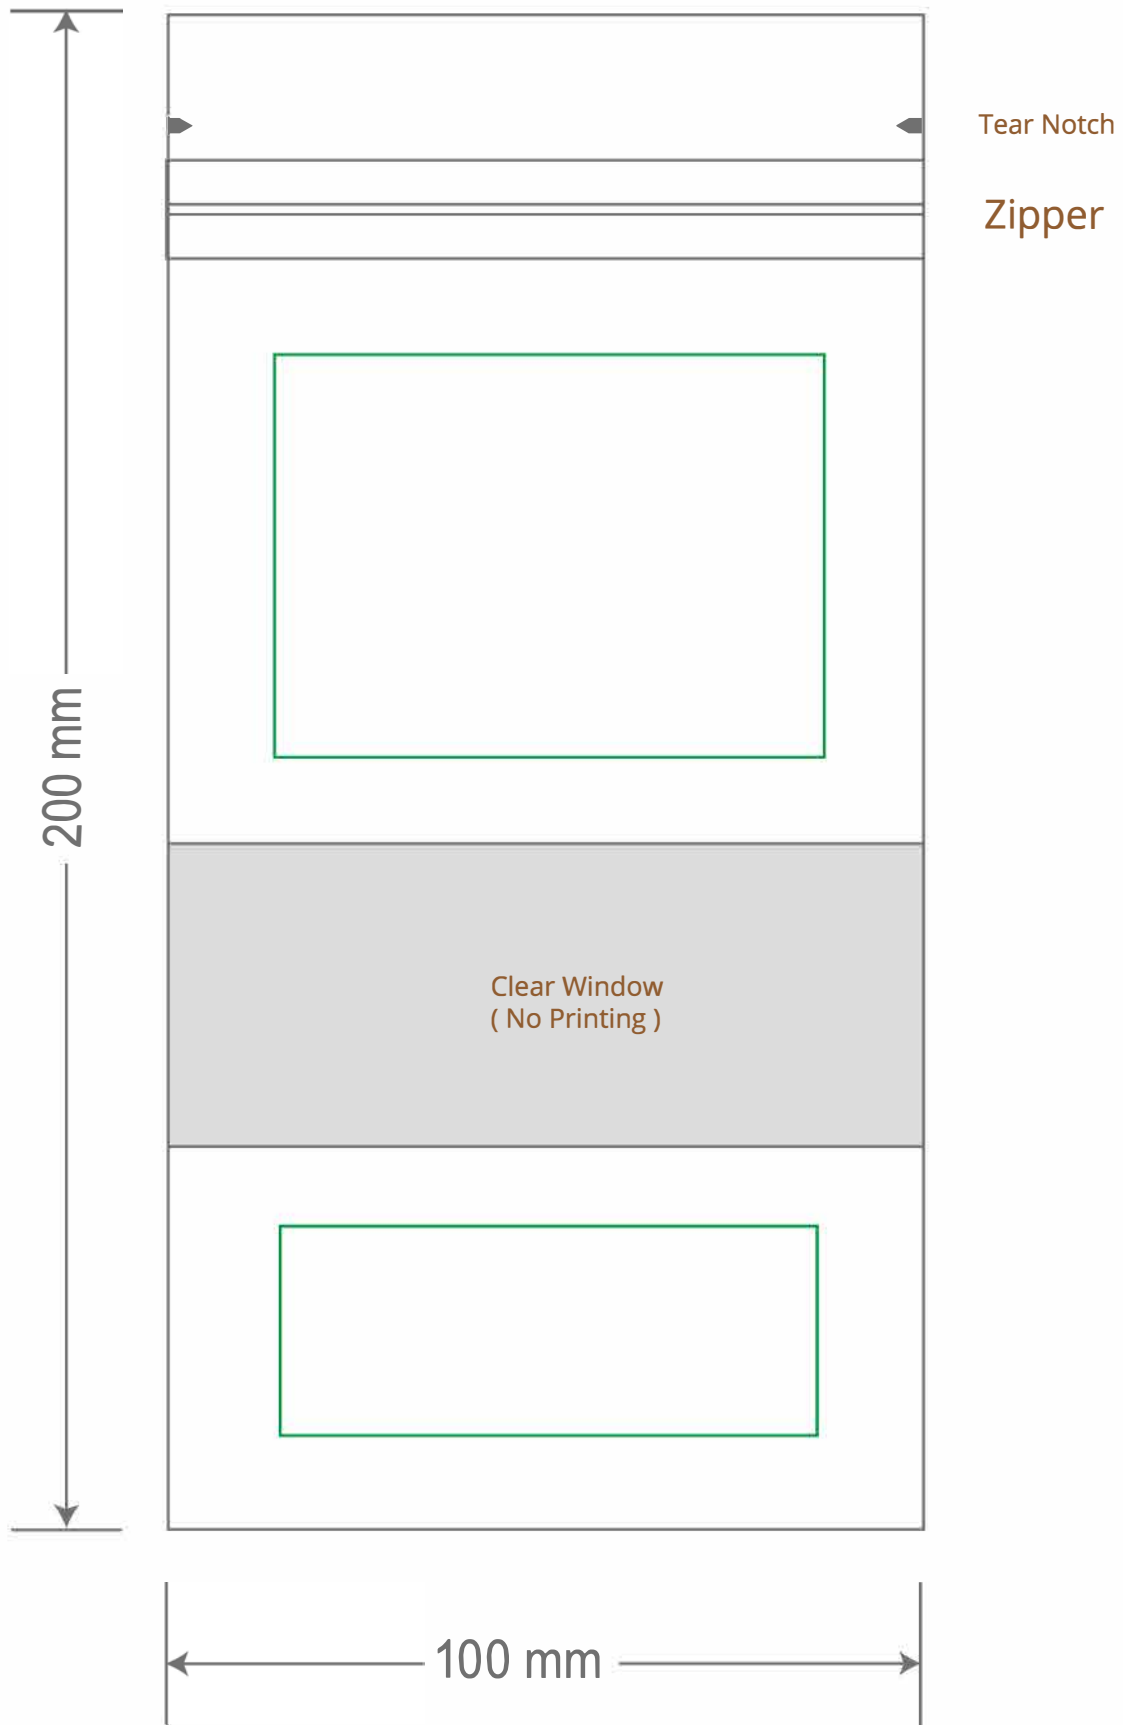

Front

Back

Green area is the bag area is the printing area, artwork with at most 2 colors for silkscreen printing.

Note: In Silkscreen printing Text font size must be bigger than 11pt can be clearly printed.