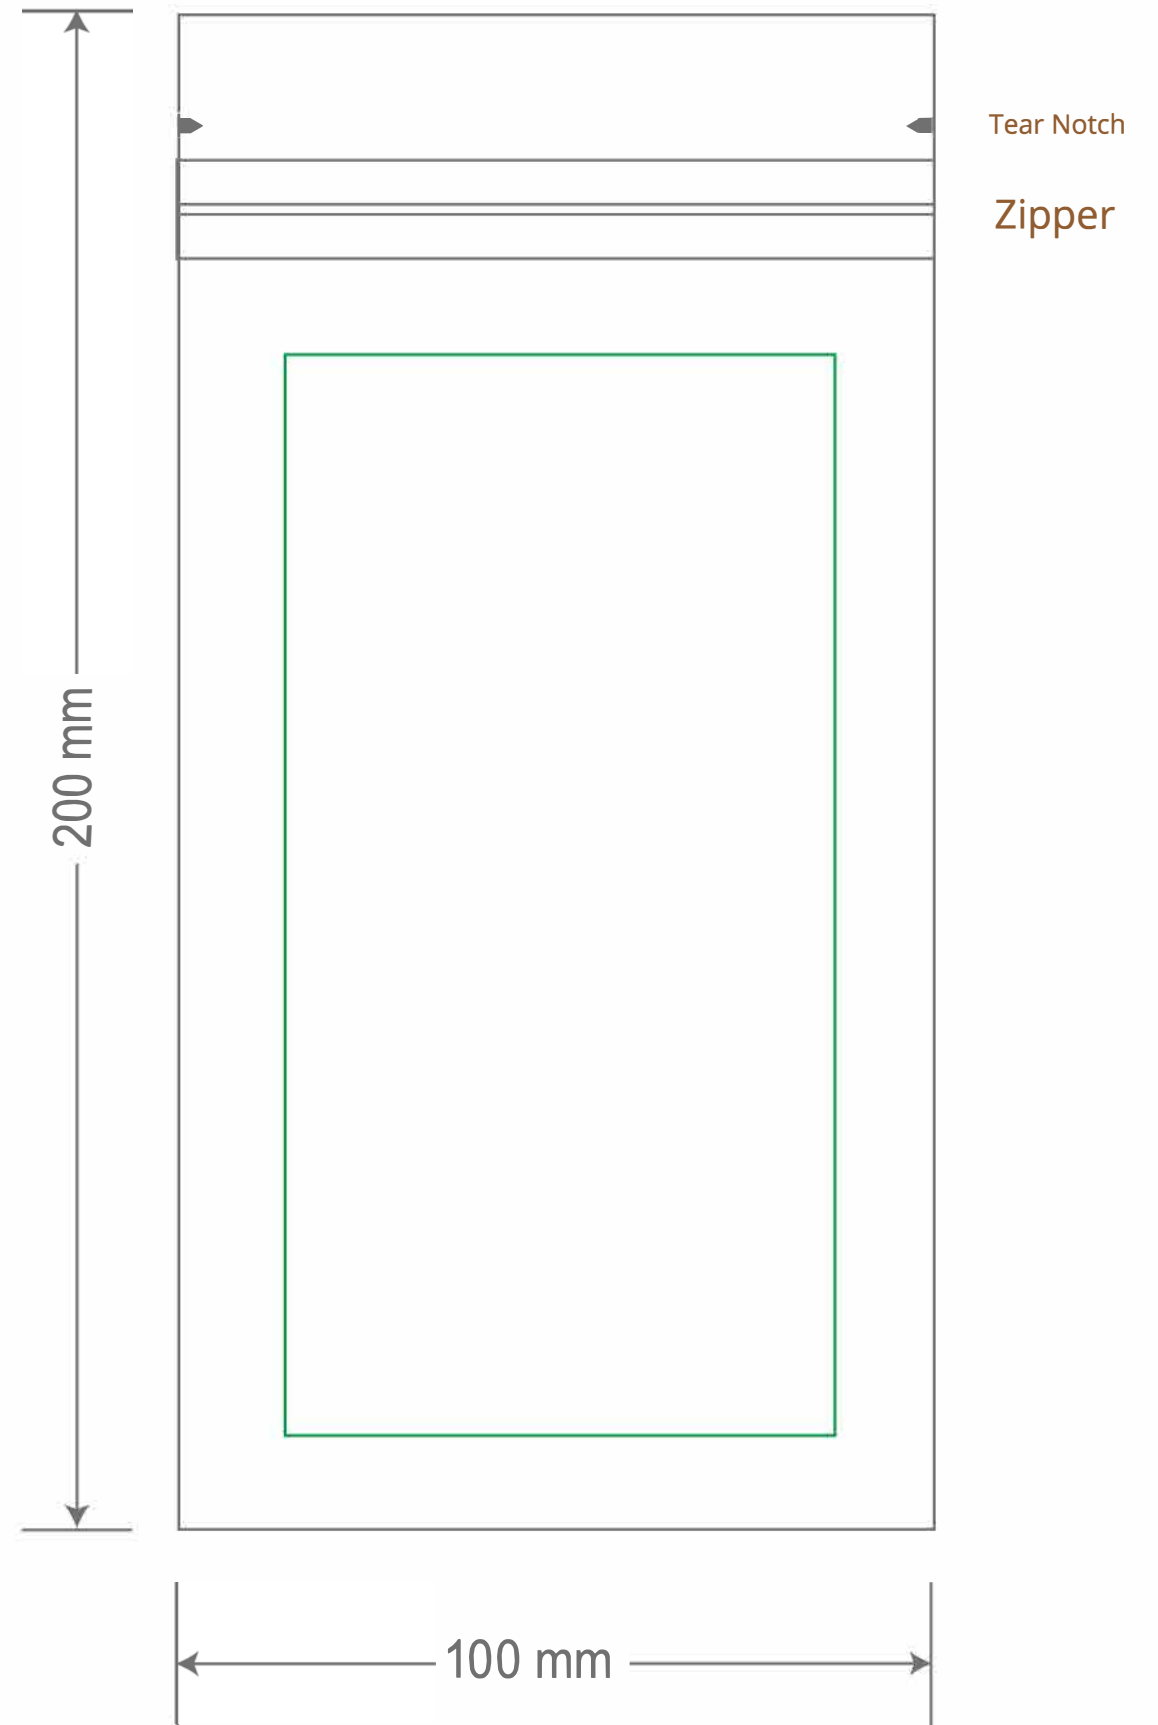

Front

Back

Green area is the bag area is the printing area, artwork with at most 2 colors for silkscreen printing.

Note: In Silkscreen printing Text font size must be bigger than 11pt can be clearly printed.