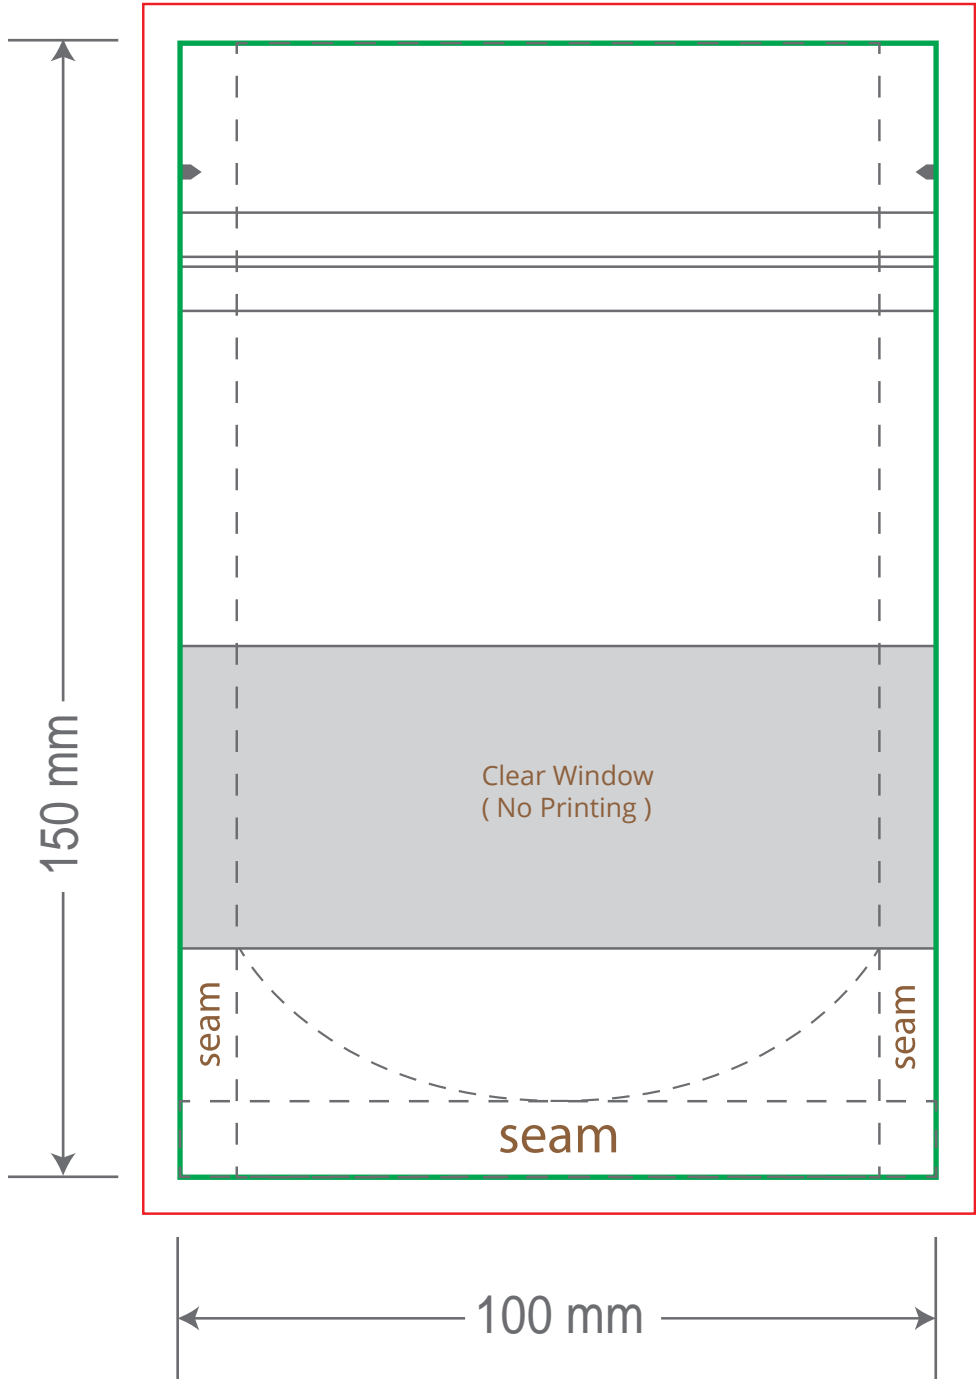

Front

Back

Green area is the bag area can with printing, except the window area.

Red area is the bleed area, please extend your artwork outside the green area within the red area.