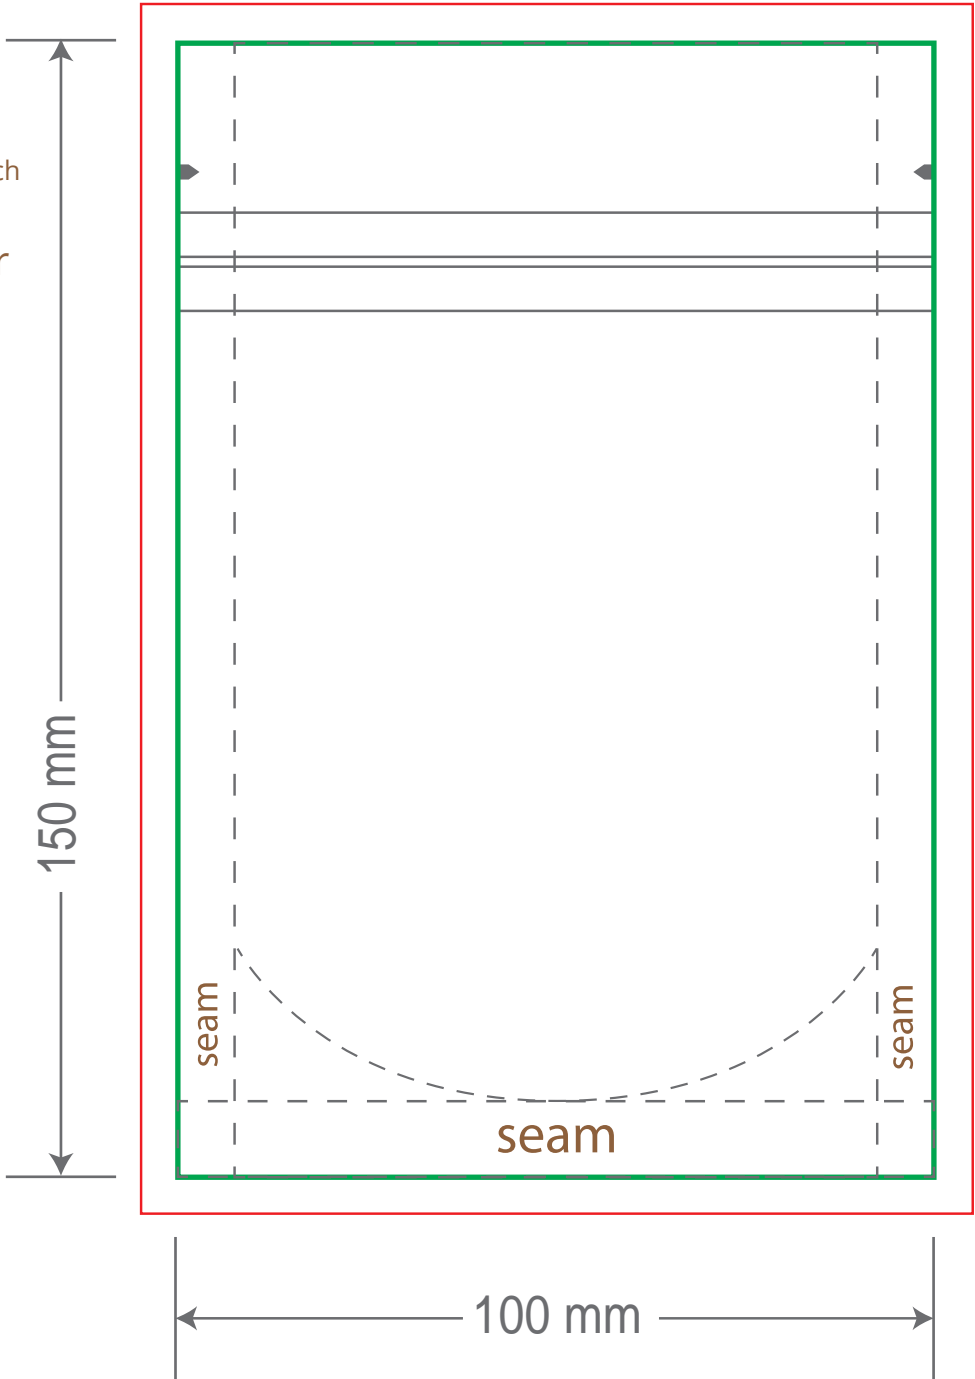

Front

Back

Green area is the bag area can with printing, except the window area.

Red area is the bleed area, please extend your artwork outside the green area within the red area.