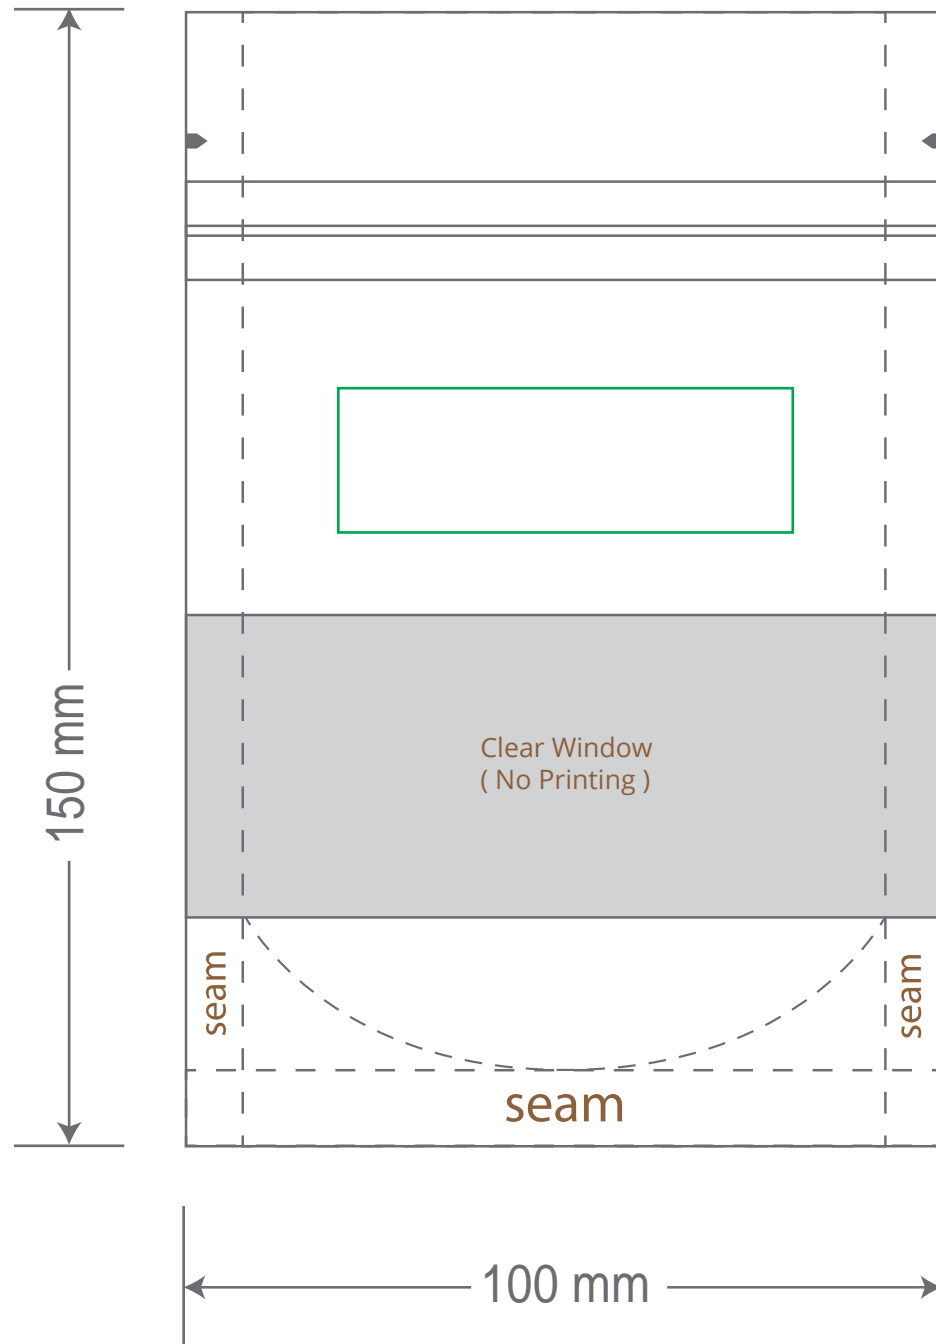

Front

Back

Green area is the bag area is the printing area, artwork with at most 2 colors for silkscreen printing.

Note: In Silkscreen printing Text font size must be bigger than 11pt can be clearly printed.