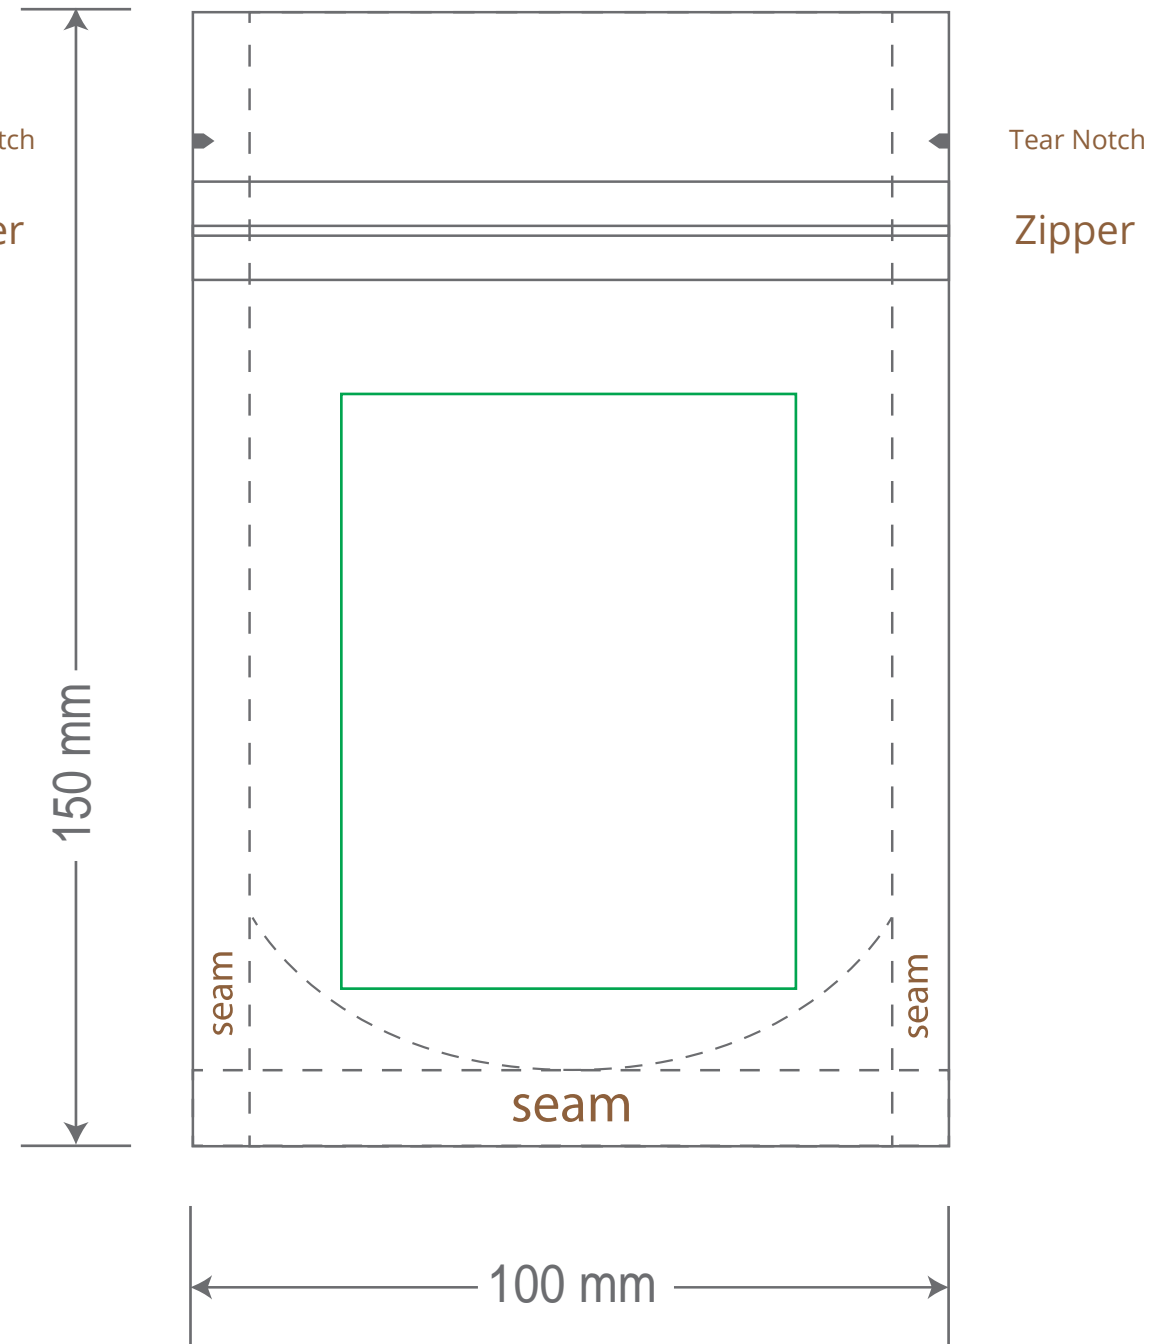

Front

Back

Green area is the bag area is the printing area, artwork with at most 2 colors for silkscreen printing.

Note: In Silkscreen printing Text font size must be bigger than 11pt can be clearly printed.