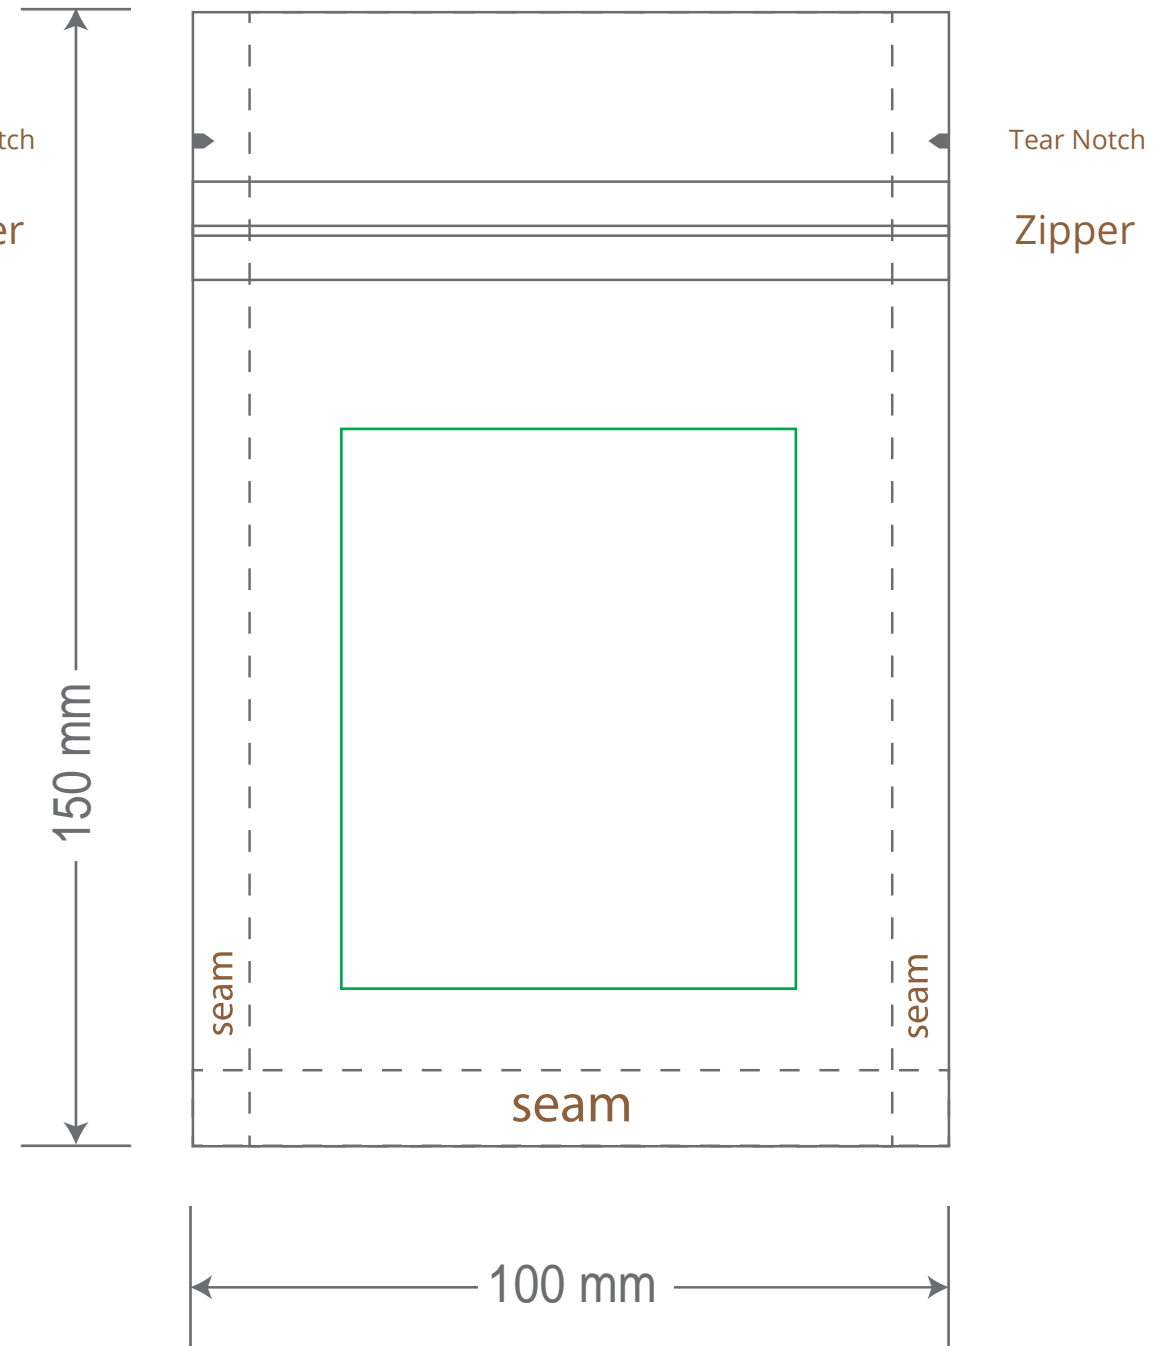

Front

Back

Green area is the bag area is the printing area, artwork with at most 2 colors for silkscreen printing.

Note: In Silkscreen printing Text font size must be bigger than 11pt can be clearly printed.