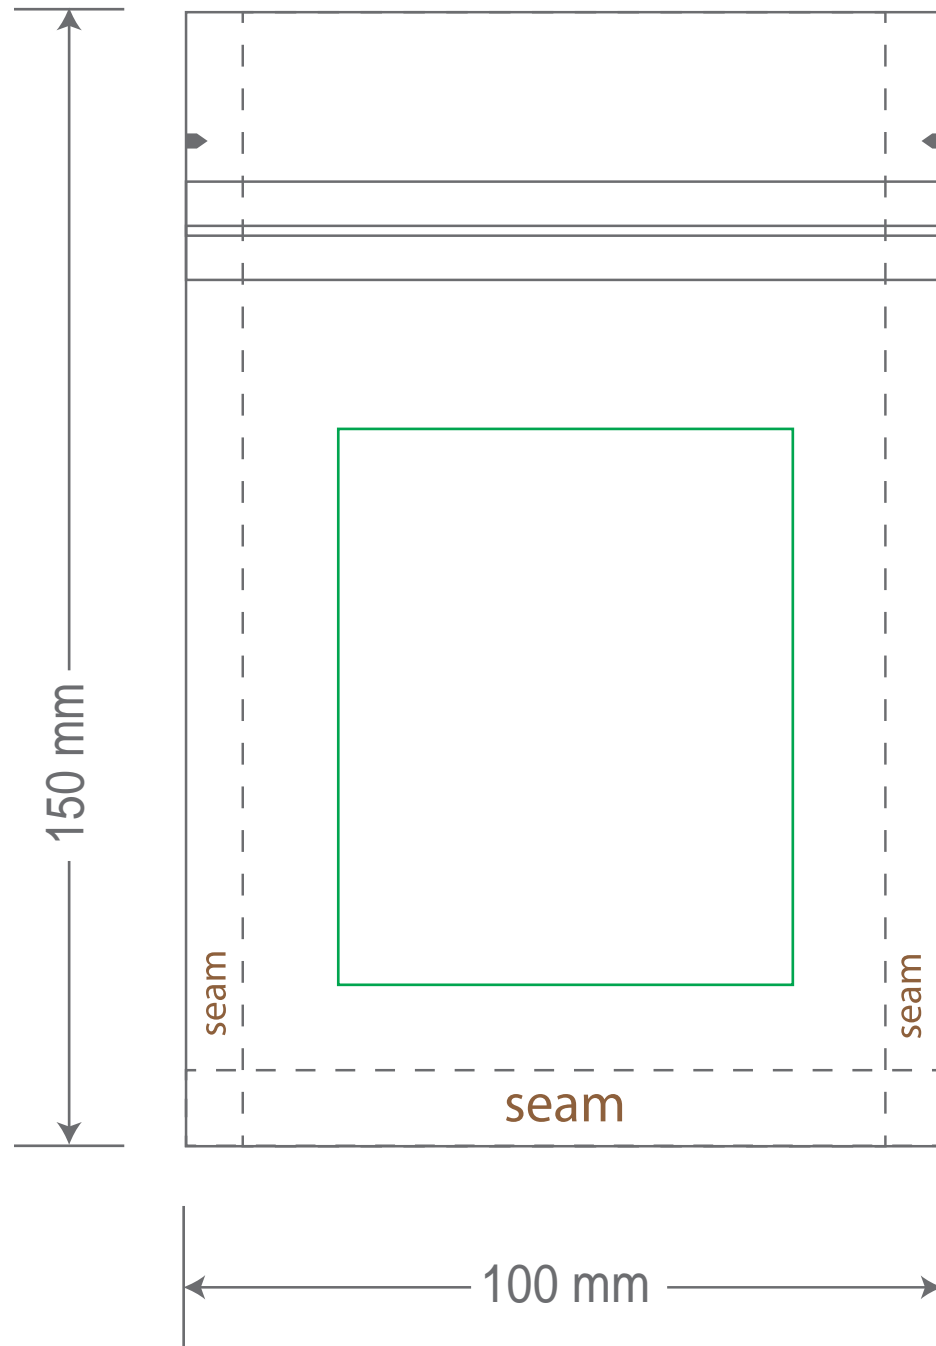

Front

Back

Green area is the bag area is the printing area, artwork with at most 2 colors for silkscreen printing.

Note: In Silkscreen printing Text font size must be bigger than 11pt can be clearly printed.